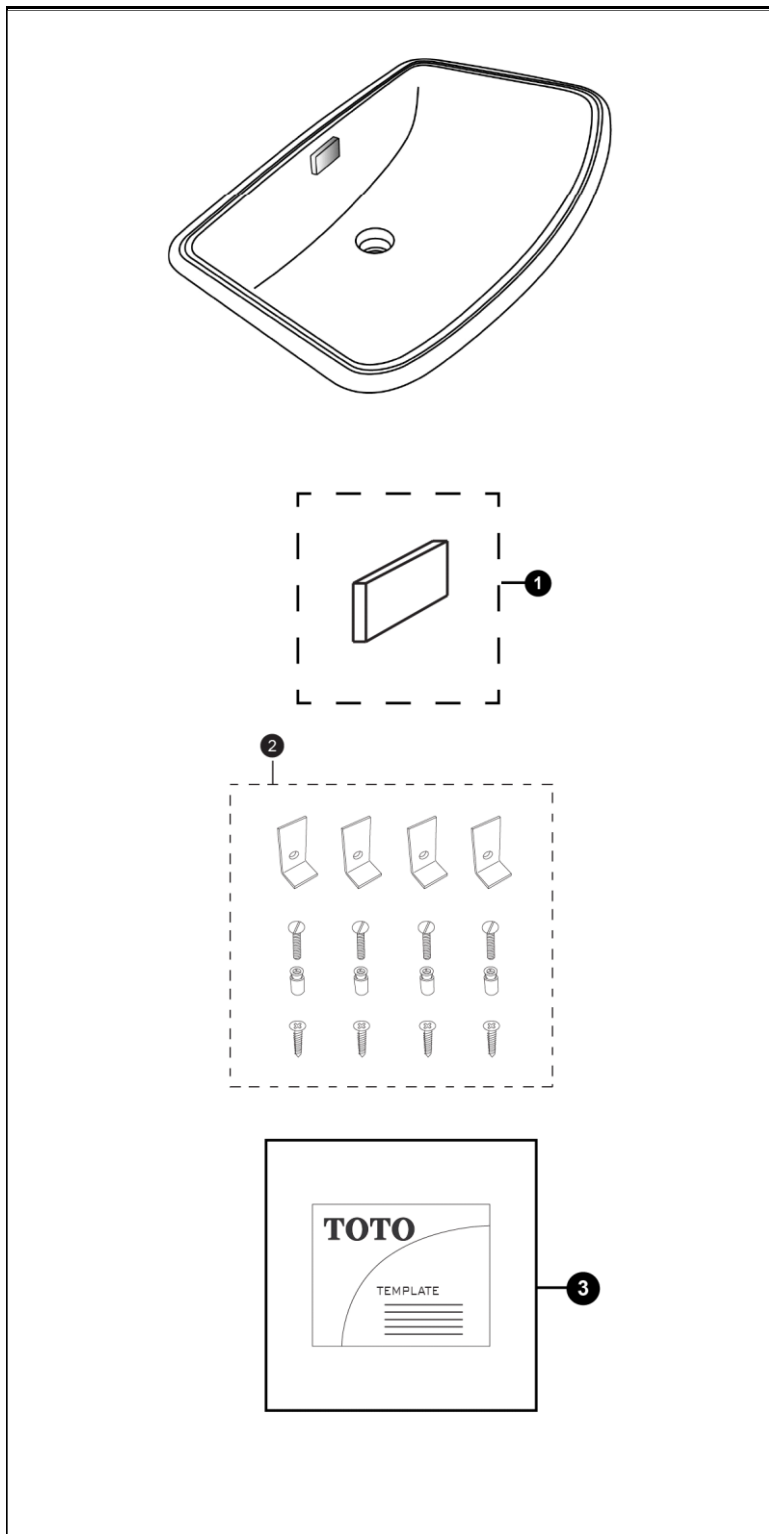

Soirée® Under Counter Lavatory

Items	Parts	Description
1	THU205#CP	Overflow Cover - Chrome
2	THU077	Mounting Hardware
3	0GU130	Mounting Template

Note:

Product Number Explanations

Under Counter Lavatory	Colors
(LT) Lavatory	(#01) Cotton
(967) Model	(#03) Bone
	(#11) Colonial White
	(#12) Sedona Beige
	(#51) Ebony

Actual Product may vary slightly from illustration.