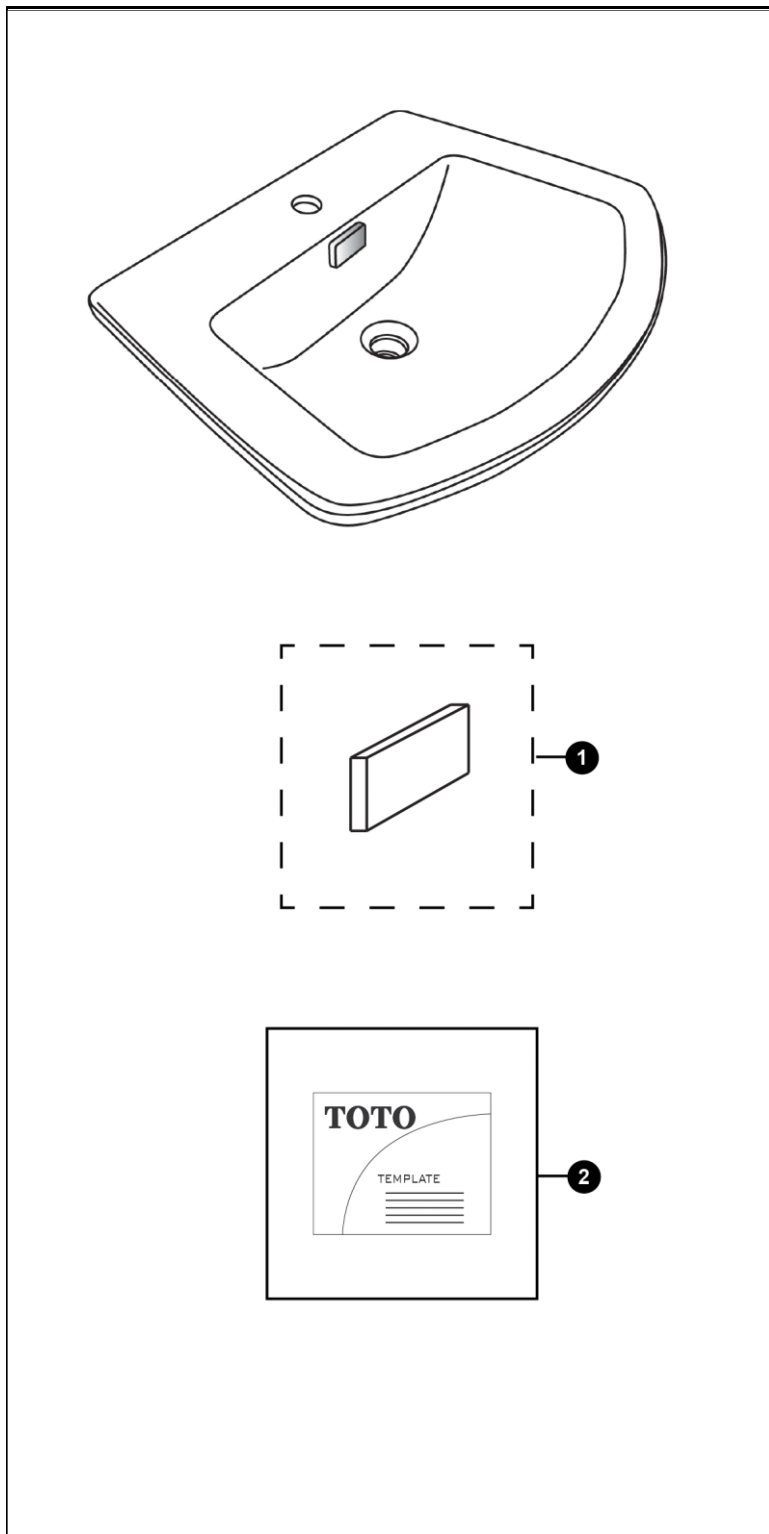

## Soirée® Self-Rimming Lavatory

Items	Parts	Description
1	THU205#CP	Overflow Cover - Chrome
2	0GU126	Mounting Template

**Note:**

Product Number Explanations	
<b>Self-Rimming Lavatory</b>	<b>Colors</b>
(LT) Lavatory (963) Model	(#01) Cotton (#03) Bone (#11) Colonial White (#12) Sedona Beige (%51) Ebony

Actual Product may vary slightly from illustration.