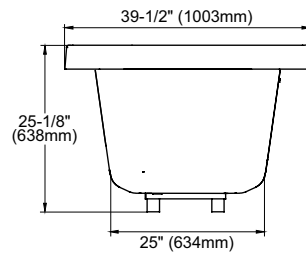

FEATURES

- 72-3/8" x 39-1/2" x 25-1/8"
- Luxuriously deep bathing well
- Cast-acrylic construction provides high durability
- Slip-resistant surface
- Optional solid brass grab bars with various finishes

ABY964N

Soirée® 6' Soaker Bathtub

SPECIFICATIONS

- Size 72-3/8" L x 39-1/2" W
- Depth 20-1/2"
- Water Depth 15.9"
- Warranty 1 Year Limited Warranty on acrylic tub
1 Year Limited Warranty on components and parts
- Material Cast Acrylic
- Shipping Weight 110 lbs.
- Shipping Dimensions 74" L x 44" W x 27" H
- Gallons 98 to overflow

INSTALLATION NOTES

Floor support under bath must provide a minimum of 75 lbs/square foot (366 kg/square meter) loading.

TOTO®

These dimensions and specifications are subject to change without notice