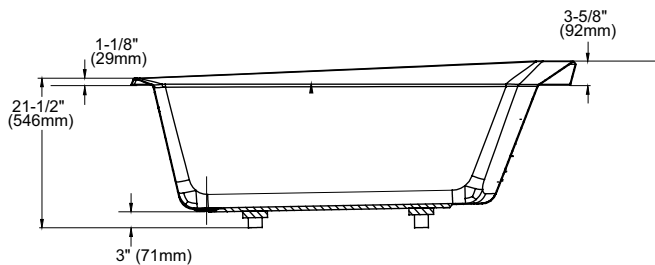

FEATURES

- 72-3/8" x 39-1/2" x 25-1/8"
- Luxuriously deep bathing well
- Cast-acrylic construction provides high durability
- Slip-resistant surface
- Optional solid brass grab bars with various finishes

ABY964N

Soirée® 6' Soaker Bathtub

SPECIFICATIONS

- Size 72-3/8" L x 39-1/2" W
- Depth 20-1/2"
- Water Depth 15.9"
- Warranty 1 Year Limited Warranty on acrylic tub
1 Year Limited Warranty on components and parts
- Material Cast Acrylic
- Shipping Weight 110 lbs.
- Shipping Dimensions 74" L x 44" W x 27" H
- Gallons 98 to overflow

INSTALLATION NOTES

Floor support under bath must provide a minimum of 75 lbs/square foot (366 kg/square meter) loading.

TOTO®

These dimensions and specifications are subject to change without notice