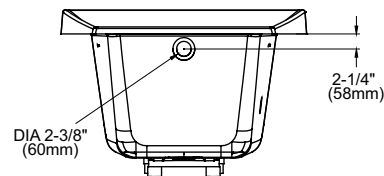

FEATURES

- 72-3/8" x 39-1/2" x 25-1/8"
- Luxuriously deep bathing well
- Cast-acrylic construction provides high durability
- Slip-resistant surface
- Optional solid brass grab bars with various finishes

ABY964N

Soirée® 6' Soaker Bathtub

SPECIFICATIONS

- Size 72-3/8" L x 39-1/2" W
- Depth 20-1/2"
- Water Depth 15.9"
- Warranty 1 Year Limited Warranty on acrylic tub
1 Year Limited Warranty on components and parts
- Material Cast Acrylic
- Shipping Weight 110 lbs.
- Shipping Dimensions 74" L x 44" W x 27" H
- Gallons 98 to overflow

INSTALLATION NOTES

Floor support under bath must provide a minimum of 75 lbs/square foot (366 kg/square meter) loading.

TOTO®

These dimensions and specifications are subject to change without notice