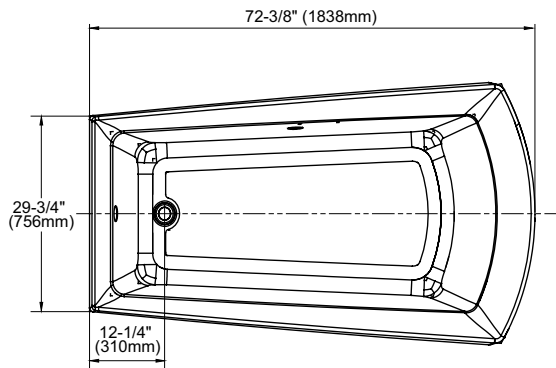

FEATURES

- 72-3/8" x 39-1/2" x 25-1/8"
- Luxuriously deep bathing well
- Cast-acrylic construction provides high durability
- Slip-resistant surface
- Optional solid brass grab bars with various finishes

ABY964N

Soirée® 6' Soaker Bathtub

SPECIFICATIONS

- Size 72-3/8" L x 39-1/2" W
- Depth 20-1/2"
- Water Depth 15.9"
- Warranty 1 Year Limited Warranty on acrylic tub
1 Year Limited Warranty on components and parts
- Material Cast Acrylic
- Shipping Weight 110 lbs.
- Shipping Dimensions 74" L x 44" W x 27" H
- Gallons 98 to overflow

INSTALLATION NOTES

Floor support under bath must provide a minimum of 75 lbs/square foot (366 kg/square meter) loading.

TOTO®

These dimensions and specifications are subject to change without notice