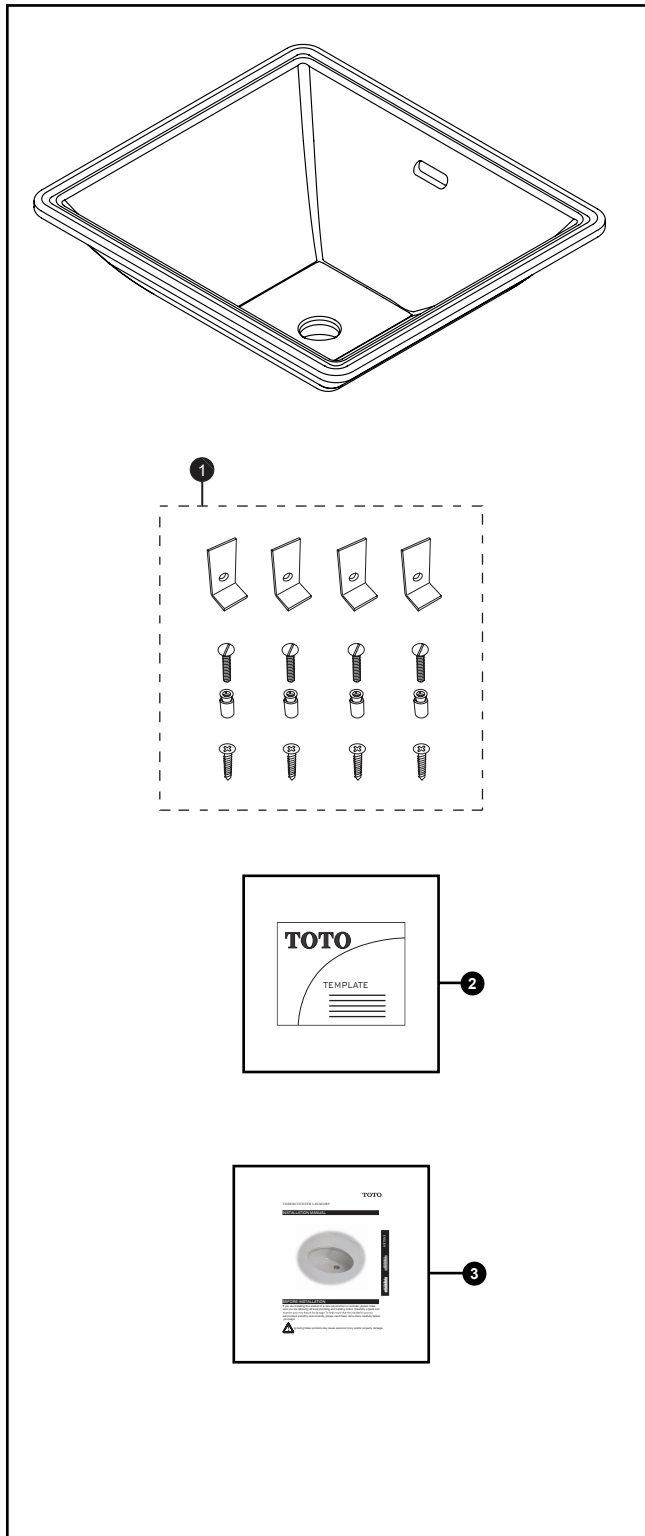

## Legato™ Undercounter Lavatory

No.	Part Number	Description	Qty
1	THU077	Mounting Hardware- Under Counter	1
2	0GU164	Mounting Template	1
3	0GU035-2	Installation Instructions - Under Counter	1

### Product Number Explanations

#### Under Counter Lavatory

(LT) Lavatory  
 (624) Model  
 (G) SanaGloss (#01, #03, #11, #12 colors only)

#### Colors

(#01) Cotton White  
 (#03) Bone  
 (#11) Colonial White  
 (#12) Sedona Beige  
 (#51) Ebony