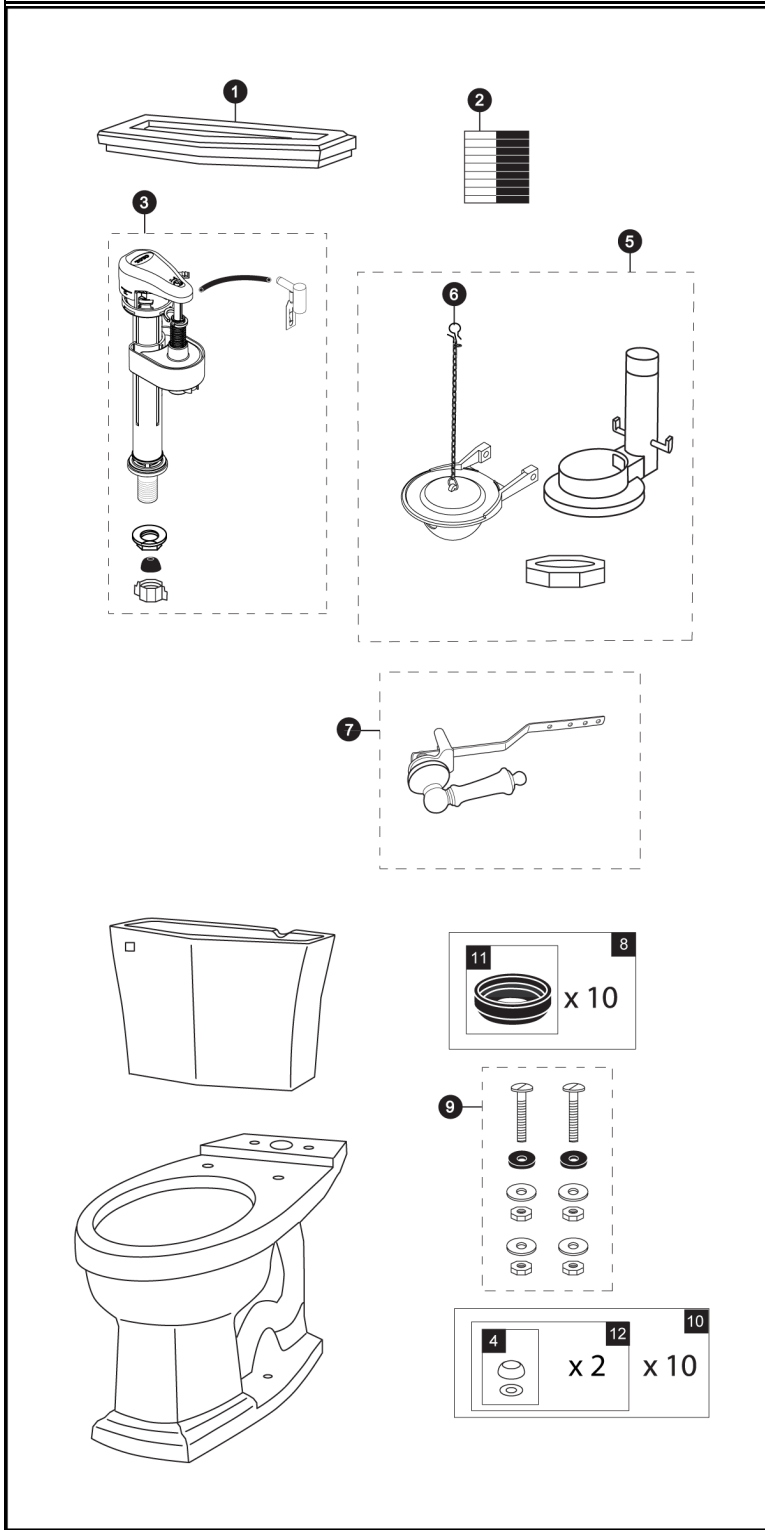

CST784EF

CST784EF
ST784E
C784EF

Clayton®

1.28 Gpf Toilet, Elongated, E-Max®, 12" Rough-In, Universal Height

Items	Parts	Description
1	TCU784CR#01	Tank Lid w/ Velcro Tape - Cotton
	TCU784CR#03	Tank Lid w/ Velcro Tape - Bone
	TCU784CR#11	Tank Lid w/ Velcro Tape - Colonial White
	TCU784CR#12	Tank Lid w/ Velcro Tape - Sedona Beige
	TCU784CR#51	Tank Lid w/ Velcro Tape - Ebony
2	THU107	Velcro Tape
3	TSU53A	Fill Valve
4	THU044#01	Bolt Cap Set - Cotton
	THU044#03	Bolt Cap Set - Bone
	THU044#11	Bolt Cap Set - Colonial White
	THU044#12	Bolt Cap Set - Sedona Beige
	THU044#51	Bolt Cap Set - Ebony
5	THU252P-4A	Flush Valve
6	THU347S	Flapper w/ Chain
7	THU148#01	Trip Lever - Cotton
	THU148#03	Trip Lever - Bone
	THU148#11	Trip Lever - Colonial White
	THU148#12	Trip Lever - Sedona Beige
	THU148#51	Trip Lever - Ebony
	THU148#CP	Trip Lever - Chrome Plated
	THU148#BN	Trip Lever - Brushed Nickel
	THU148#RB	Trip Lever - Oil Rubbed Bronze
	THU148#SB	Trip Lever - Satin Brass
8	THU131	Tank to Bowl Gaskets (10 pieces)
9	TSU01D	Tank Mounting Kit
10	THU098#01	Bolt Cap Sets - Cotton (20 pieces)
	THU098#03	Bolt Cap Sets - Bone (20 pieces)
	THU098#11	Bolt Cap Sets - Colonial White (20 pieces)
	THU098#12	Bolt Cap Sets - Sedona Beige (20 pieces)
	THU098#51	Bolt Cap Sets - Ebony (20 pieces)
11	9BU024E	Tank to Bowl Gasket
12	THU044S#01	Bolt Cap Set - Cotton (2 pieces)
	THU044S#03	Bolt Cap Set - Bone (2 pieces)
	THU044S#11	Bolt Cap Set - Colonial White (2 pieces)
	THU044S#12	Bolt Cap Set - Sedona Beige (2 pieces)
	THU044S#51	Bolt Cap Set - Ebony (2 pieces)

Note:

Product Number Explanations

Two-Piece Toilet

(CST) Gravity Type Toilet
(784) Model
(E) E-Max®
(F) Universal Height

Tank

(ST) Tank
(784) Model
(E) E-Max®

Bowl

(C) Bowl
(784) Model
(E) E-Max®
(F) Universal Height