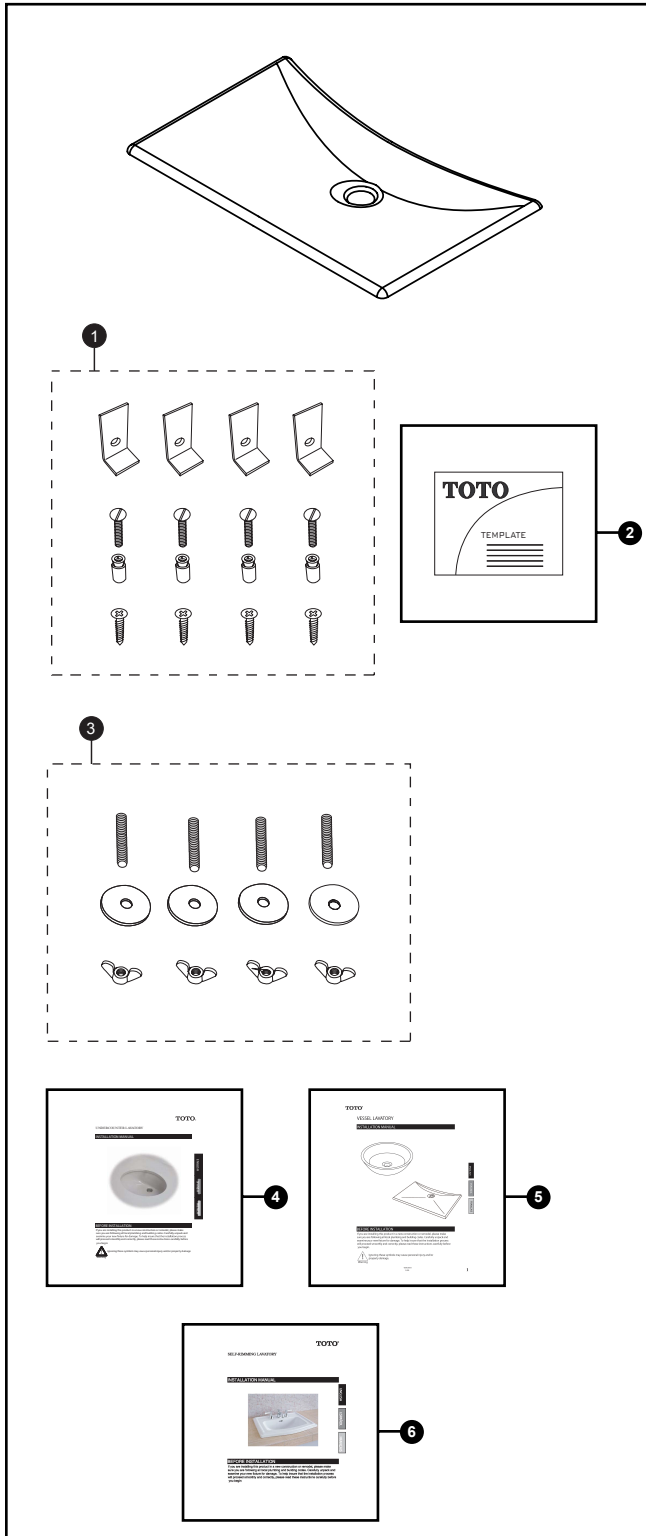

**WAZA™ NOIR™ Lavatory  
Vessel  
Under Counter  
Self-Rimming**

No.	Part Number	Description	Qty
1	THU077	Mounting hardware - Under Counter	2
2	0GU155	Template	1
3	THU710	Mounting hardware - Vessel	1
4	0GU035-2	Installation Instructions - Under Counter	1
5	0GU055	Installation Instructions - Vessel	1
6	0GU040-3	Installation Instructions - Self-Rimming	1

**Product Number Explanations**

**Lavatory**  
(FLT) Cast Iron Lavatory  
(132) Model

**Colors**  
(#80) MATTE