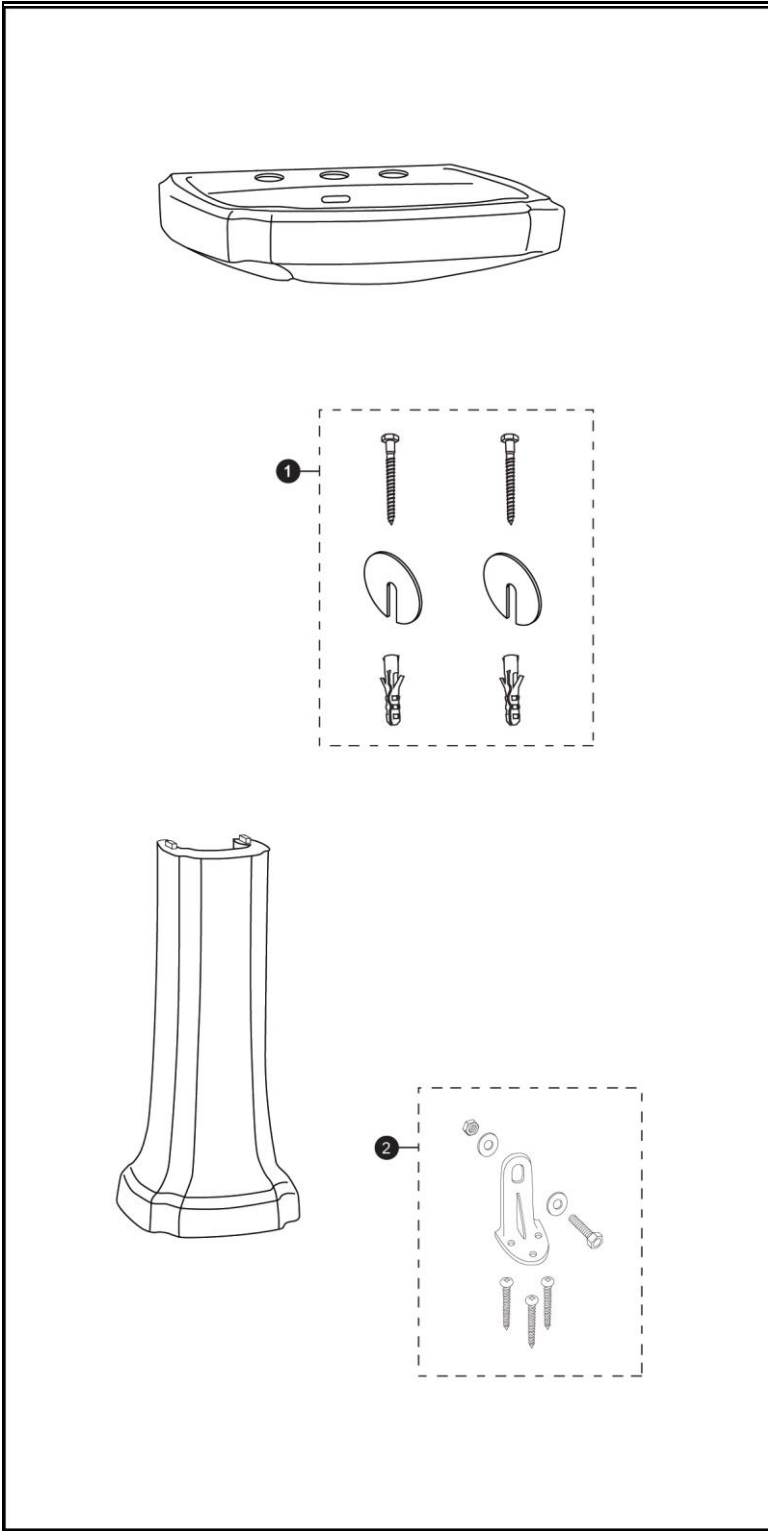

LPT970

Guinevere®

Pedestal Lavatory

LPT970 LPT970.8
 LT970 LT970.8
 PT970 PT970

Items	Parts	Description
1	THU125R	Mounting Set
2	TL510ER	Mounting Set - Floor

Note:

Product Number Explanations		
Pedestal Lavatory	Lavatory	Pedestal
(LPT) Pedestal Lavatory (970) Model (.8) 8" Centers	(LT) Lavatory (970) Model (.8) 8" Centers	(PT) Pedestal (970) Model

Actual Product may vary slightly from illustration.