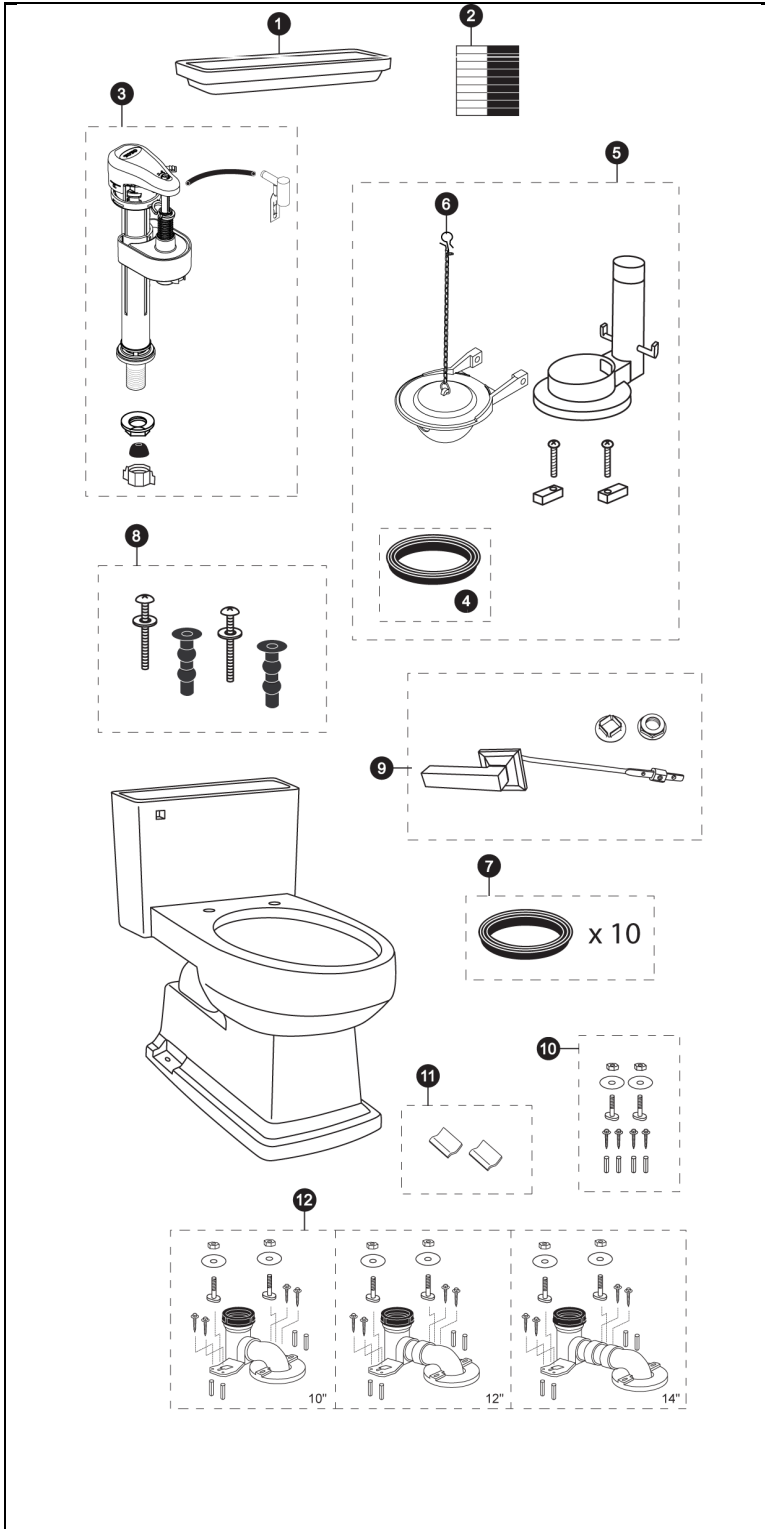

Eco Lloyd®
1.28 Gpf Toilet, Elongated,
E-Max®, UniFit Rough-In
Universal Height

Items	Parts	Description
1	TCU934CR#01	Tank Lid w/ Velcro Tape - Cotton
	TCU934CR#03	Tank Lid w/ Velcro Tape - Bone
	TCU934CR#11	Tank Lid w/ Velcro Tape - Colonial White
	TCU934CR#12	Tank Lid w/ Velcro Tape - Sedona Beige
	TCU934CR#51	Tank Lid w/ Velcro Tape - Ebony
2	THU234	Velcro Tape
3	TSU51A	Fill Valve
4	9BU002E	Flush Valve Gasket (1 piece)
5	THU013P	Flush Valve
6	THU331S	Flapper w/ Chain
7	THU097	Flush Valve Gaskets (10 Pieces)
8	THU651N	Top Mounting Seat Hardware
9	THU191#BN	Trip Lever - Brushed Nickel
	THU191#CP	Trip Lever - Chrome Plated
	THU191#PN	Trip Lever - Polished Nickel
10	THU020N	Unifit Mounting Set
11	THU199#01	Cover Plate Set w/ Velcro Tape - Cotton
	THU199#03	Cover Plate Set w/ Velcro Tape - Bone
	THU199#11	Cover Plate Set w/ Velcro Tape - Colonial White
	THU199#12	Cover Plate Set w/ Velcro Tape - Sedona Beige
	THU199#51	Cover Plate Set w/ Velcro Tape - Ebony
12	TSU03W.10R	UniFit - 10" Rough-In
	TSU03W.12R	UniFit - 12" Rough-In
	TSU03W.14R	UniFit - 14" Rough-In

Note:

Product Number Explanations

One-Piece Toilet

(MS) Toilet & Seat Combination
(934) Toilet Model
(214) Seat Model
(E) E-Max®
(F) Universal Height

One-Piece Toilet

(CST) Gravity Type
Toilet
(934) Model
(E) E-Max®
(F) Universal Height

Actual Product may vary slightly from illustration.