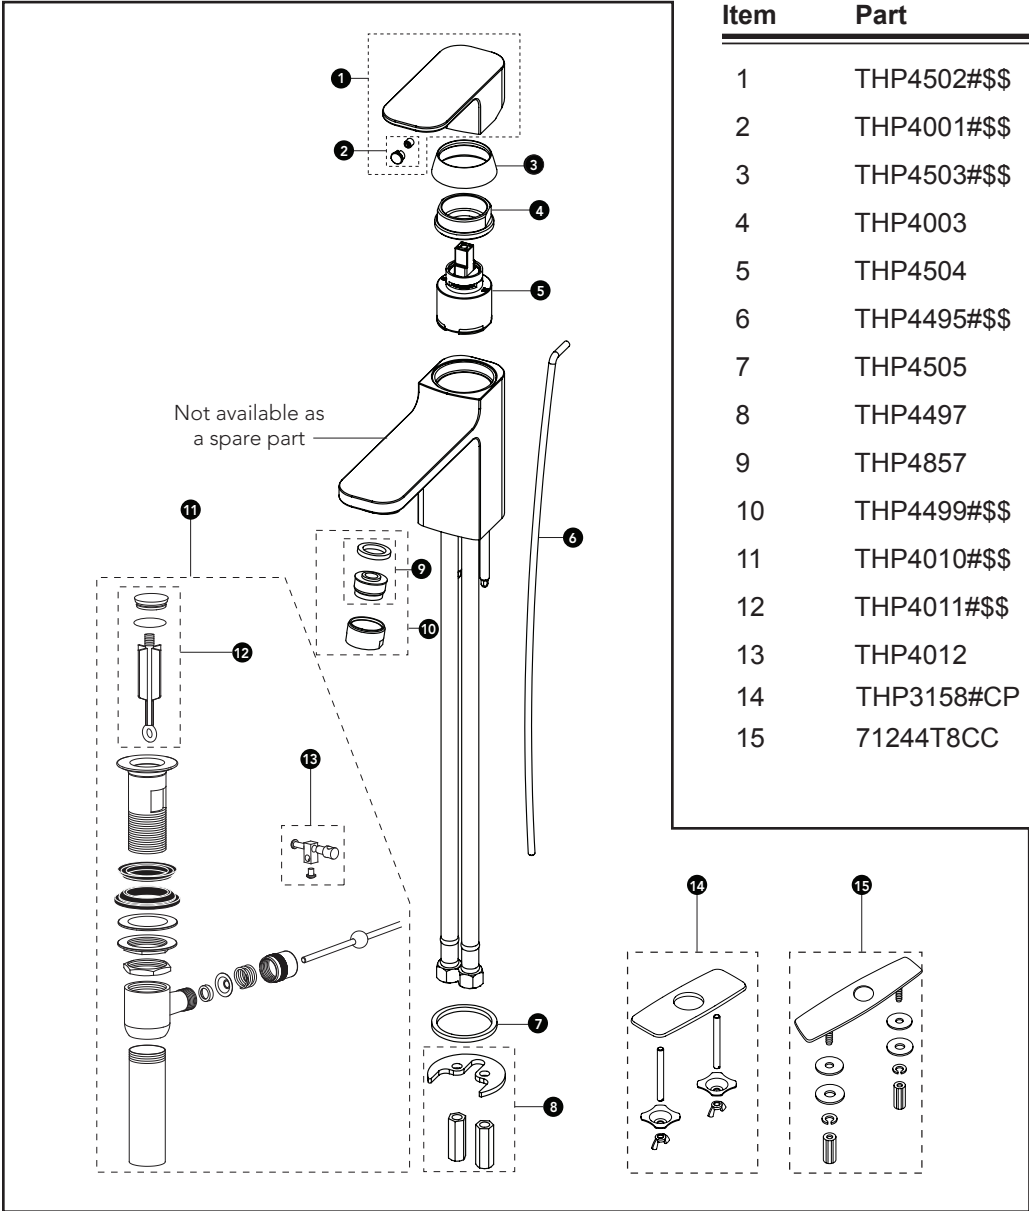

**Upton™
Single Handle Lavatory Faucet**

Item	Part	Description
1	THP4502##\$	Handle
2	THP4001##\$	Set Screw & Cap
3	THP4503##\$	Valve Cover
4	THP4003	Locking Ring
5	THP4504	Ceramic Cartridge
6	THP4495##\$	Lift Rod
7	THP4505	Foam Gasket
8	THP4497	Retaining Ring & Lock
9	THP4857	Aerator & Gasket
10	THP4499##\$	Aerator, Gasket, & Housing Set
11	THP4010##\$	Drain Assembly
12	THP4011##\$	Drain Plunger
13	THP4012	Lift Rod Connector
14	THP3158#CP	Cover Plate – 4”
15	71244T8CC	Cover Plate – 8”

LEGEND
##\$ = Denotes Finish
#CP = Polished Chrome
#BN = Brushed Nickel
#PN = Polished Nickel