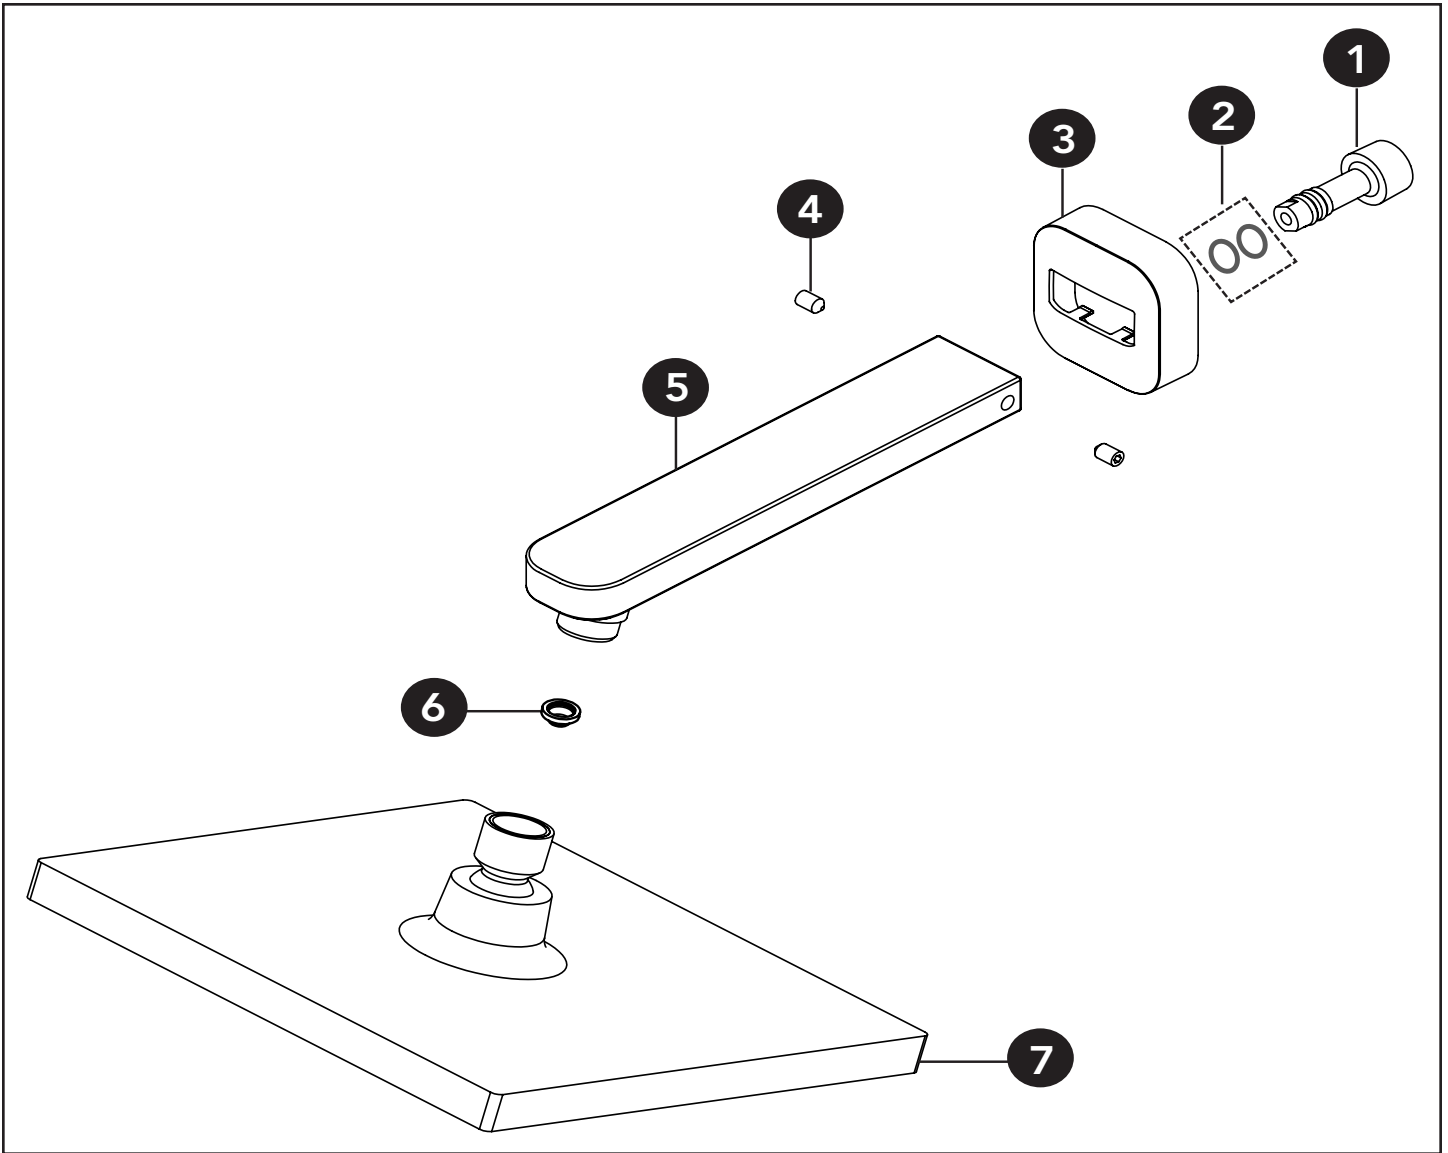

Upton®
Showerhead with Arm

Item	Part	Description
1	THP4525	Adapter
2	THP4526	O-rings
3	THP4527#\$\$	Escutcheon
4	THP4028	Set Screw
5	THP4528#\$\$	Shower Arm
6	THP5017	Gasket Sieve
7	THP4529R#\$\$	Showerhead

LEGEND
\$\$ = Denotes Finish
#CP = Polished Chrome
#BN = Brushed Nickel
#PN = Polished Nickel