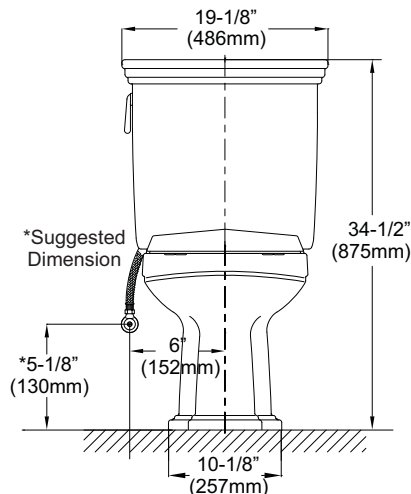

CST423SF(G)

Promenade® Close Coupled Toilet, 1.6GPF

SPECIFICATIONS

- Water Use 1.6 GPF/6.0LPF
- Flush System G-Max
- Min. Water Pressure 8 psi (static)
- Water Surface 8-7/8" x 6-3/8"
- Trap Diameter 2-1/8"
- Rough-in 12"
- Trap Seal 2-1/4"
- Warranty One Year Limited Warranty
- Material Vitreous china
- Shipping Weight C423EF(G) - 54lbs
ST423S - 41.5lbs
- Shipping Dimensions C423EF(G)
27" L x 10-3/4" W¹ x 16" W²
x 17-1/2" H

ST424S
18-7/8" L x 8-5/8" W
x 18-1/8" H

INSTALLATION NOTES

Back-to-Back Toilet Installations:
TOTO recommends the use of a nationally listed, double sanitary tee-wye only, in vertical waste stacks, in accordance with the stipulations noted in the majority of nationally recognized plumbing codes.

TOTO

These dimensions and specifications are subject to change without notice