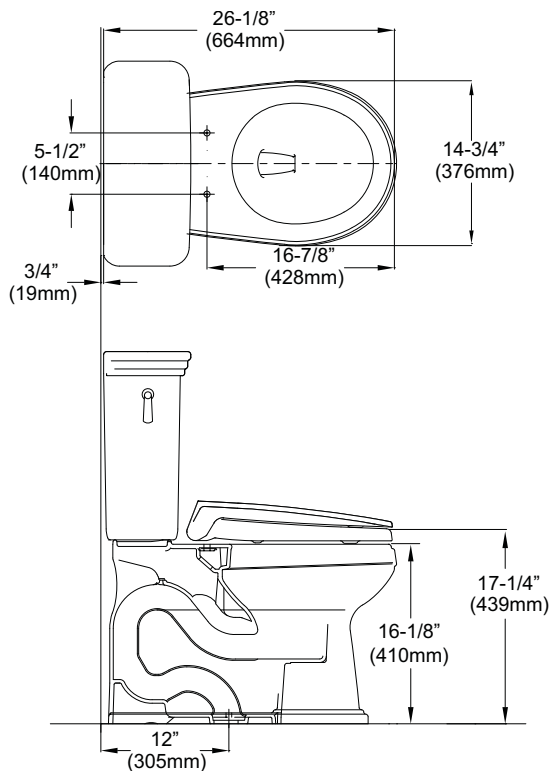

CST423SF(G)

Promenade® Close Coupled Toilet, 1.6GPF

SPECIFICATIONS

- Water Use 1.6 GPF/6.0LPF
- Flush System G-Max
- Min. Water Pressure 8 psi (static)
- Water Surface 8-7/8" x 6-3/8"
- Trap Diameter 2-1/8"
- Rough-in 12"
- Trap Seal 2-1/4"
- Warranty One Year Limited Warranty
- Material Vitreous china
- Shipping Weight C423EF(G) - 54lbs
ST423S - 41.5lbs
- Shipping Dimensions C423EF(G)
27" L x 10-3/4" W¹ x 16" W²
x 17-1/2" H

ST424S
18-7/8" L x 8-5/8" W
x 18-1/8" H

INSTALLATION NOTES

Back-to-Back Toilet Installations:
TOTO recommends the use of a nationally listed, double sanitary tee-wye only, in vertical waste stacks, in accordance with the stipulations noted in the majority of nationally recognized plumbing codes.

TOTO

These dimensions and specifications are subject to change without notice