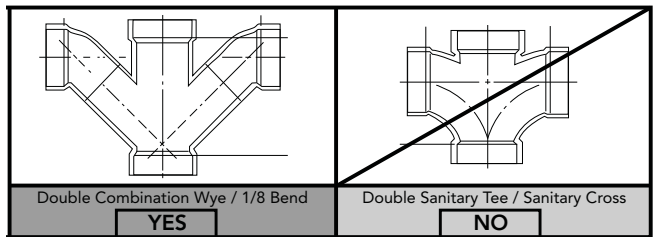

CST423SF(G)

Promenade® Close Coupled Toilet, 1.6GPF

SPECIFICATIONS

- Water Use 1.6 GPF/6.0LPF
- Flush System G-Max
- Min. Water Pressure 8 psi (static)
- Water Surface 8-7/8" x 6-3/8"
- Trap Diameter 2-1/8"
- Rough-in 12"
- Trap Seal 2-1/4"
- Warranty One Year Limited Warranty
- Material Vitreous china
- Shipping Weight C423EF(G) - 54lbs
ST423S - 41.5lbs
- Shipping Dimensions C423EF(G)
27" L x 10-3/4" W¹ x 16" W²
x 17-1/2" H

ST424S
18-7/8" L x 8-5/8" W
x 18-1/8" H

INSTALLATION NOTES

Back-to-Back Toilet Installations:
TOTO recommends the use of a nationally listed, double sanitary tee-wye only, in vertical waste stacks, in accordance with the stipulations noted in the majority of nationally recognized plumbing codes.