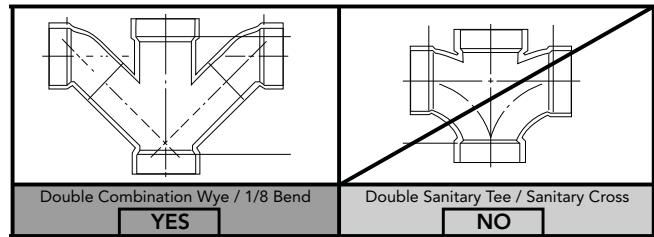

CST754SF

Dartmouth® Close Coupled Toilet, 1.6GPF/6.0 GPF

SPECIFICATIONS

- Water Use 1.6 GPF/6.0LPF
- Flush System G-Max
- Min. Water Pressure 8 psi (static)
- Water Surface 10-1/4" x 8-1/4"
- Trap Diameter 2-1/16"
- Rough-in 12"
- Trap Seal 2-1/4"
- Warranty One Year Limited Warranty
- Material Vitreous china
- Shipping Weight C754SF - 56.5lbs
ST753S - 39.5lbs
- Shipping Dimensions C754SF
29-1/8" L x 11-7/8" W1
x 15" W2 x 17-3/8" H

ST753S
22-1/8" L x 10" W
x 17-3/4" H

INSTALLATION NOTES

Back-to-Back Toilet Installations:
TOTO recommends the use of a nationally listed, double sanitary tee-wye only, in vertical waste stacks, in accordance with the stipulations noted in the majority of nationally recognized plumbing codes.