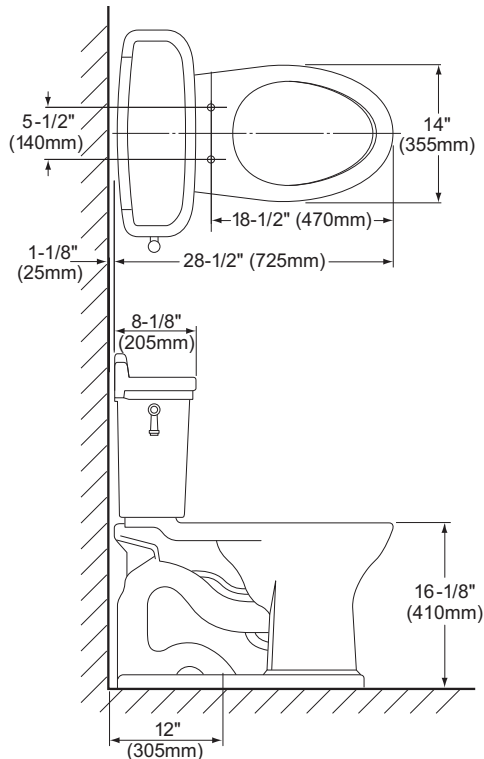

COLORS/FINISHES

- Standard
 - #01 Cotton
 - #03 Bone
 - #11 Colonial White
 - #12 Sedona Beige
 - #51 Ebony

PRODUCT SPECIFICATION

The two-piece G-Max flushing system toilet shall be 1.6GPF/6.0LPF. Toilet shall be universal height and ADA compliant. Toilet shall have high-profile tank, elongated front bowl and color matched/chrome trip lever. Toilet shall be TOTO Model CST754SF ____.

CST754SF

Dartmouth® Close Coupled Toilet, 1.6GPF/6.0 GPF

SPECIFICATIONS

- Water Use 1.6 GPF/6.0LPF
- Flush System G-Max
- Min. Water Pressure 8 psi (static)
- Water Surface 10-1/4" x 8-1/4"
- Trap Diameter 2-1/16"
- Rough-in 12"
- Trap Seal 2-1/4"
- Warranty One Year Limited Warranty
- Material Vitreous china
- Shipping Weight C754SF - 56.5lbs
ST753S - 39.5lbs
- Shipping Dimensions C754SF
29-1/8" L x 11-7/8" W1
x 15" W2 x 17-3/8" H

ST753S
22-1/8" L x 10" W
x 17-3/4" H

INSTALLATION NOTES

Back-to-Back Toilet Installations:
TOTO recommends the use of a nationally listed, double sanitary tee-wye only, in vertical waste stacks, in accordance with the stipulations noted in the majority of nationally recognized plumbing codes.

TOTO®

These dimensions and specifications are subject to change without notice