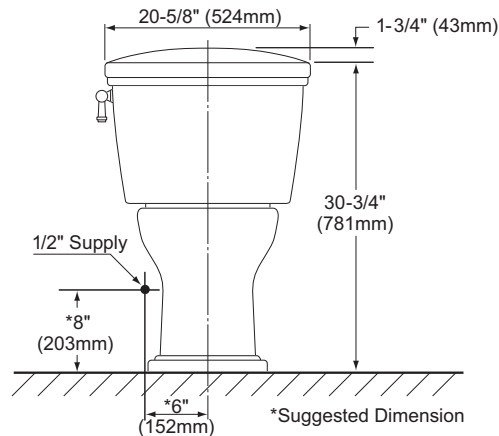

Dartmouth® Close Coupled Toilet, 1.6GPF

FEATURES

- G-Max® flushing system, low consumption (1.6GPF/6.0LPF)
- Universal height
- Traditional, high profile close coupled toilet
- Elongated front bow and tank set, less seat
- Color matched and chrome trip lever
- 12" Rough-in
- ADA compliant

COLORS/FINISHES

- Standard
 - #01 Cotton
 - #03 Bone
 - #11 Colonial White
 - #12 Sedona Beige
 - #51 Ebony

PRODUCT SPECIFICATION

The two-piece G-Max flushing system toilet shall be 1.6GPF/6.0LPF. Toilet shall be universal height and ADA compliant. Toilet shall have high-profile tank, elongated front bowl and color matched/chrome trip lever. Toilet shall be TOTO Model CST754SF ____.

CST754SF

Dartmouth® Close Coupled Toilet, 1.6GPF/6.0 GPF

SPECIFICATIONS

- Water Use 1.6 GPF/6.0LPF
- Flush System G-Max
- Min. Water Pressure 8 psi (static)
- Water Surface 10-1/4" x 8-1/4"
- Trap Diameter 2-1/16"
- Rough-in 12"
- Trap Seal 2-1/4"
- Warranty One Year Limited Warranty
- Material Vitreous china
- Shipping Weight C754SF - 56.5lbs
ST753S - 39.5lbs
- Shipping Dimensions C754SF
29-1/8" L x 11-7/8" W1
x 15" W2 x 17-3/8" H

ST753S
22-1/8" L x 10" W
x 17-3/4" H

INSTALLATION NOTES

Back-to-Back Toilet Installations:
TOTO recommends the use of a nationally listed, double sanitary tee-wye only, in vertical waste stacks, in accordance with the stipulations noted in the majority of nationally recognized plumbing codes.