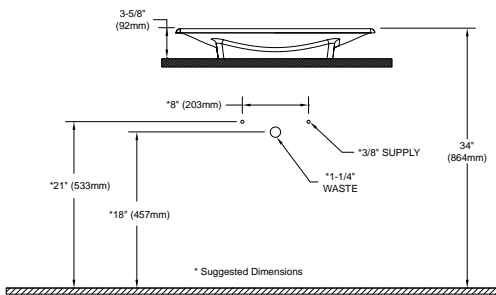

FLT132

Waza™ Noir™ Cast Iron Lavatory

SPECIFICATIONS

- Waste 1-1/4" O.D.
- Size 24" W x 15" D
- Basin 22-11/16" W x 12-13/16" D
- Warranty One Year Limited Warranty
- Material Cast Iron
- Overflow None
- Shipping Weight 48 lbs.
- Shipping Dimensions 18-7/8" W x 27-7/8" D x 6-1/4" H

Vessel installation

Undercounter installation