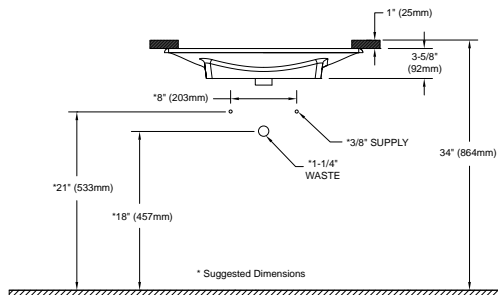

Self-rimming installation