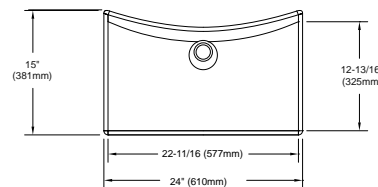

CARE AND CLEANING INSTRUCTIONS

Rinse the basin out thoroughly after each use. Clean with a soft wet cloth and mild soap only. Do NOT use abrasive cleaning materials, or leave staining materials in contact with the surface, or use sharp, or metallic objects, as this will scratch, stain, or ruin the surface.

TOTO®

These dimensions and specifications are subject to change without notice

Ph: (888) 295-8134 | Fax: (800) 699-4889 | www.totousa.com

#SS-00424 v.04

Printed in U.S.A. | © TOTO LTD. 07/09 | Printed on recycled paper ♻