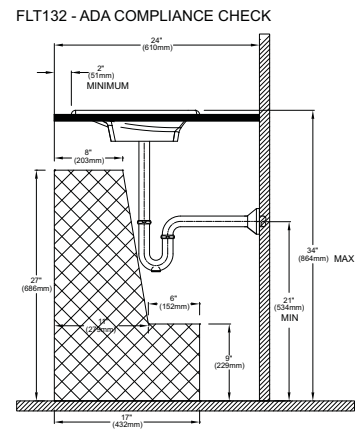

PRODUCT SPECIFICATION

The lavatory shall be made of cast-iron. Lavatory shall be 24" in length and 15" in width. Product shall be without overflow and lavatory shall include mounting assembly. Lavatory shall be TOTO Model FLT132_____.

FLT132

Waza™ Noir™ Cast Iron Lavatory

SPECIFICATIONS

- Waste 1-1/4" O.D.
- Size 24" W x 15" D
- Basin 22-11/16" W x 12-13/16" D
- Warranty One Year Limited Warranty
- Material Cast Iron
- Overflow None
- Shipping Weight 48 lbs.
- Shipping Dimensions 18-7/8" W x 27-7/8" D x 6-1/4" H

Vessel installation

Undercounter installation

Self-rimming installation

INSTALLATION NOTES

Vessel installation

Undercounter installation

Self-rimming installation

CARE AND CLEANING INSTRUCTIONS