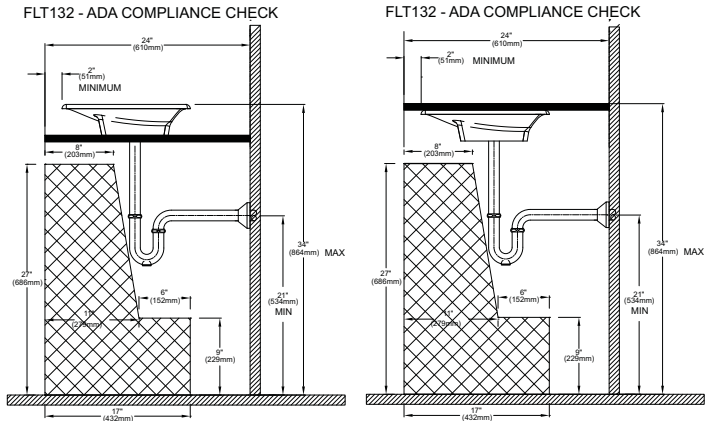

PRODUCT SPECIFICATION

The lavatory shall be made of cast-iron. Lavatory shall be 24" in length and 15" in width. Product shall be without overflow and lavatory shall include mounting assembly. Lavatory shall be TOTO Model FLT132_____.

FLT132

Waza™ Noir™ Cast Iron Lavatory

SPECIFICATIONS

- Waste 1-1/4" O.D.
- Size 24" W x 15" D
- Basin 22-11/16" W x 12-13/16" D
- Warranty One Year Limited Warranty
- Material Cast Iron
- Overflow None
- Shipping Weight 48 lbs.
- Shipping Dimensions 18-7/8" W x 27-7/8" D x 6-1/4" H

Vessel installation

Undercounter installation

Self-rimming installation

INSTALLATION NOTES

Vessel installation

Undercounter installation

Self-rimming installation

CARE AND CLEANING INSTRUCTIONS