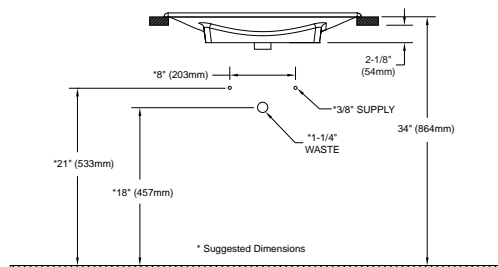

FLT132

Waza™ Noir™ Cast Iron Lavatory

SPECIFICATIONS

- Waste 1-1/4" O.D.
- Size 24" W x 15" D
- Basin 22-11/16" W x 12-13/16" D
- Warranty One Year Limited Warranty
- Material Cast Iron
- Overflow None
- Shipping Weight 48 lbs.
- Shipping Dimensions 18-7/8" W x 27-7/8" D x 6-1/4" H

Vessel installation

Undercounter installation

Self-rimming installation

INSTALLATION NOTES

CARE AND CLEANING INSTRUCTIONS

Rinse the basin out thoroughly after each use. Clean with a soft wet cloth and mild soap only. Do NOT use abrasive cleaning materials, or leave staining materials in contact with the surface, or use sharp, or metallic objects, as this will scratch, stain, or ruin the surface.

TOTO®

These dimensions and specifications are subject to change without notice

Ph: (888) 295-8134 | Fax: (800) 699-4889 | www.totousa.com

#SS-00424 v.04

Printed in U.S.A. | © TOTO LTD. 07/09 | Printed on recycled paper ♻