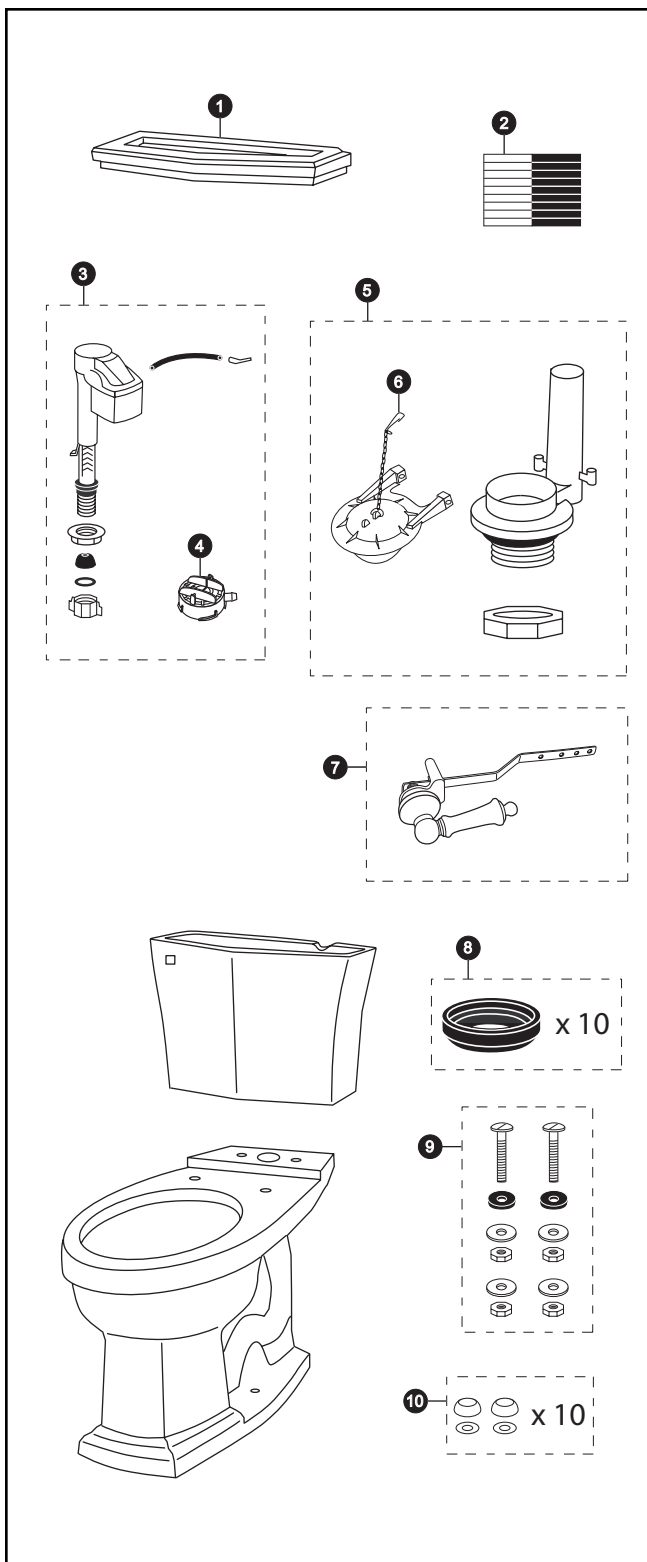

CST784SF

CST784SF
ST784S
C784SF

Clayton™ 1.6 Gpf Toilet, Elongated, G-Max™, 12" Rough-In, Universal Height

Item	Part	Description
1	TCU784CR#01	Tank Lid w/ Velcro Tape
	TCU784CR#03	Tank Lid w/ Velcro Tape
	TCU784CR#04	Tank Lid w/ Velcro Tape
	TCU784CR#11	Tank Lid w/ Velcro Tape
	TCU784CR#12	Tank Lid w/ Velcro Tape
	TCU784CR#51	Tank Lid w/ Velcro Tape
2	THU107	Velcro Tape
3	TSU08A.6	Fill Valve
4	THU123	Diaphragm Cap
5	THU129Z-4	Flush Valve
6	THU138S	Flapper w/ Chain
7	THU148#01	Trip Lever
	THU148#03	Trip Lever
	THU148#04	Trip Lever
	THU148#12	Trip Lever
	THU148#51	Trip Lever
	THU148#CP	Trip Lever
	THU148#PB	Trip Lever
	THU148#SB	Trip Lever
	THU148#SN	Trip Lever
8	THU131	Tank to Bowl Gaskets (for 10 toilets)
9	TSU01D	Tank Mounting Kit
10	THU098#01	Bolt Cap Sets (for 10 toilets) for #01 & #11
	THU098#03	Bolt Cap Sets (for 10 toilets) for #03 & #12
	THU098#04	Bolt Cap Sets (for 10 toilets)
	THU098#51	Bolt Cap Sets (for 10 toilets)

Product Number Explanations

Two-Piece Toilet
(CST) Gravity Type Toilet
(784) Model
(S) G-Max™
(F) Universal Height

Tank
(ST) Tank
(784) Model
(S) G-Max™

Bowl
(C) Bowl
(784) Model
(S) G-Max™
(F) Universal Height

Colors
(#01) Cotton
(#03) Bone
(#04) Gray
(#11) Colonial White
(#12) Sedona Beige
(#51) Ebony

Finishes
(#CP) Chrome Plated
(#PB) Polished Brass
(#SB) Satin Brass
(#SN) Satin Nickel