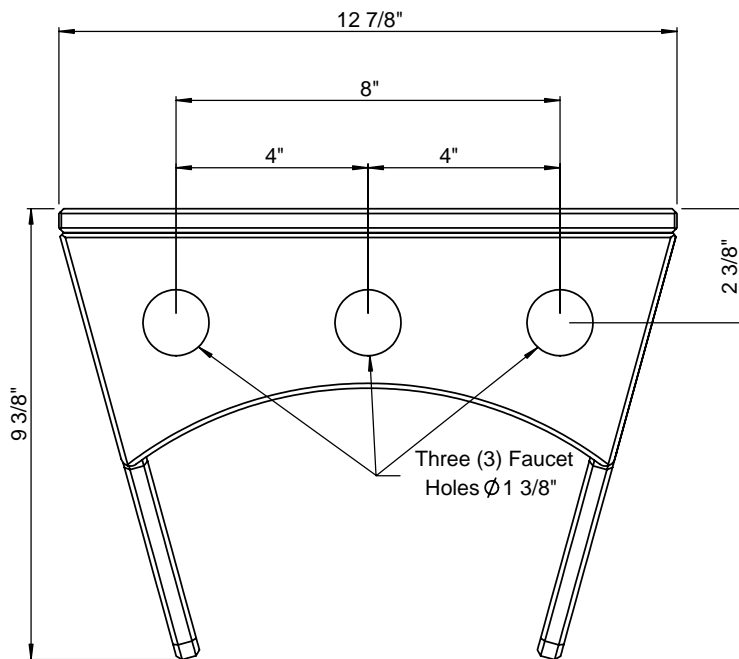

**Product Description**

Tempered Frosted Glass Faucet Stand

- Parts and Accessories
- Tempered Natural Glass
- For Above Counter Use
- Patent 6,643,867 B2

**Product Measurements**

- Width: 12.875 inches
- Depth: 9.375 inches
- Height: 5.25 inches

**Roughing-in Dimension**

TOP VIEW

SIDE VIEW