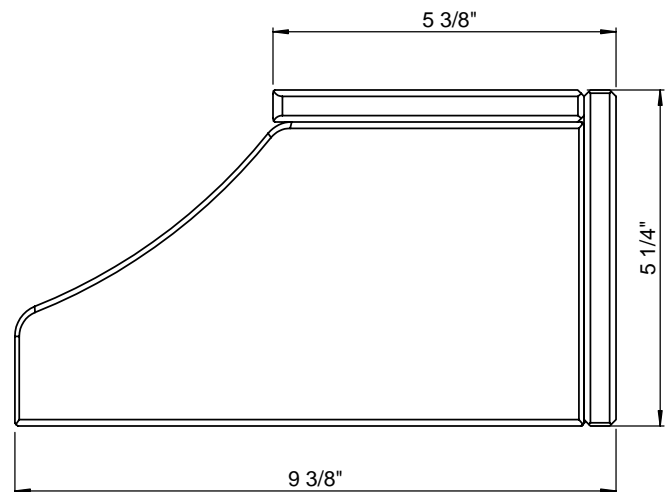

**Product Description**

Tempered Frosted Glass Faucet Stand

- Parts and Accessories
- Tempered Natural Glass
- For Above Counter Use
- Patent 6,643,867 B2

**Product Measurements**

- Width: 12.875 inches
- Depth: 9.375 inches
- Height: 5.25 inches

**Roughing-in Dimension**

TOP VIEW

SIDE VIEW