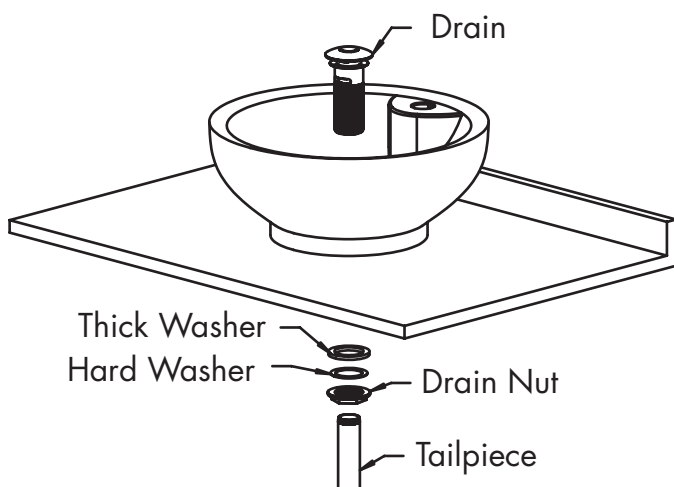

Clearance Hole

Cut Opening

• STEP #2

- Check for cutout alignment by placing **Lavatory (A)** in desired mounting position.

INSTALLATION INSTRUCTIONS

STEP #3

- Apply Plumber's Putty or Caulking around the underside of rim near the edge as shown.
- Carefully lower **Lavatory** in place, align, and press firmly.
- Wipe off excess sealant.
- Refer to Figure #1.
- **NOTE: ALLOW SEALANT TO SET BEFORE PROCEEDING!**

Figure #1

STEP #4

- **NOTE: DRAIN SHOWN, DECOLAV® 9297 PUSH BUTTON CLOSING UMBRELLA DRAIN, IS A RECOMMENDED ACCESSORY AND NOT INCLUDED!**
- Install Drain according to manufacturer's installation instructions.
- **NOTE: DO NOT OVERTIGHTEN DRAIN!**
- Refer to Figure #2.

Figure #2

**INSTALLATION INSTRUCTIONS****• STEP #5**

- **NOTE: WASTE SYSTEM SHOWN, DECOLAV® 9100 DECORATIVE BOTTLE TRAP, IS A RECOMMENDED ACCESSORY AND NOT INCLUDED!**
- Install Waste System according to manufacturer's installation instructions.
- Refer to Figure #3.