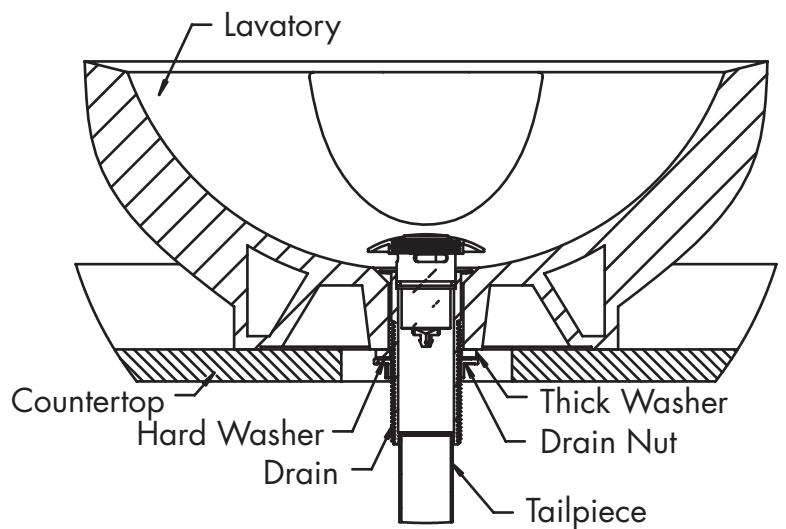

Clearance Hole

Cut Opening

• STEP #2

- Check for cutout alignment by placing **Lavatory (A)** in desired mounting position.

INSTALLATION INSTRUCTIONS

STEP #3

- Apply Plumber's Putty or Caulking around the underside of rim near the edge as shown.
- Carefully lower **Lavatory** in place, align, and press firmly.
- Wipe off excess sealant.
- Refer to Figure #1.
- **NOTE: ALLOW SEALANT TO SET BEFORE PROCEEDING!**

Figure #1

STEP #4

- **NOTE: DRAIN SHOWN, DECOLAV® 9297 PUSH BUTTON CLOSING UMBRELLA DRAIN, IS A RECOMMENDED ACCESSORY AND NOT INCLUDED!**
- Install Drain according to manufacturer's installation instructions.
- **NOTE: DO NOT OVERTIGHTEN DRAIN!**
- Refer to Figure #2.

Figure #2

**INSTALLATION INSTRUCTIONS****• STEP #5**

- **NOTE: WASTE SYSTEM SHOWN, DECOLAV® 9100 DECORATIVE BOTTLE TRAP, IS A RECOMMENDED ACCESSORY AND NOT INCLUDED!**
- Install Waste System according to manufacturer's installation instructions.
- Refer to Figure #3.