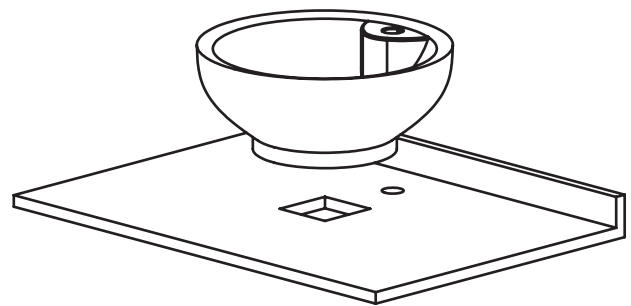

Clearance Hole

Cut Opening

• STEP #2

- Check for cutout alignment by placing **Lavatory (A)** in desired mounting position.

INSTALLATION INSTRUCTIONS

STEP #3

- Apply Plumber's Putty or Caulking around the underside of rim near the edge as shown.
- Carefully lower **Lavatory** in place, align, and press firmly.
- Wipe off excess sealant.
- Refer to Figure #1.
- **NOTE: ALLOW SEALANT TO SET BEFORE PROCEEDING!**