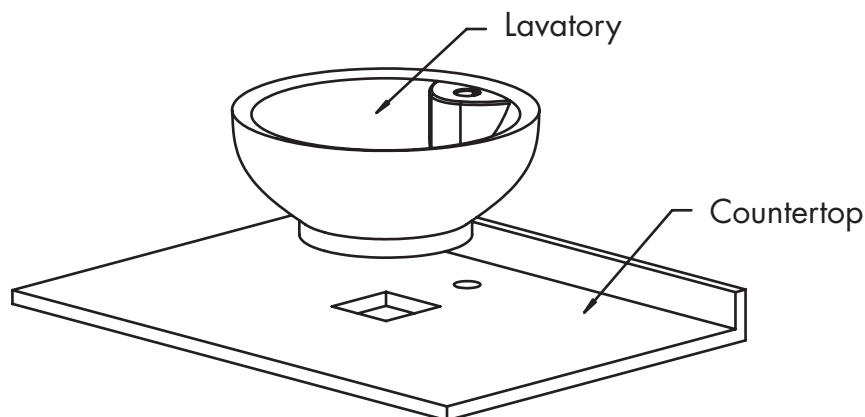

- **NOTE: Cutout Template Included**

INSTALLATION INSTRUCTIONS**• STEP #1**

- Affix **Template** provided for Countertop at desired location with Cellophane Tape.
- Mark guidelines on Countertop in several places.
- Drill a clearance hole approximately ¼" to ½" (0.635cm – 1.27cm) inside the perimeter line of **Template**.
- Cut opening following the perimeter line of **Template**.

Clearance Hole

Cut Opening

• STEP #2

- Check for cutout alignment by placing **Lavatory (A)** in desired mounting position.

INSTALLATION INSTRUCTIONS

STEP #3

- Apply Plumber's Putty or Caulking around the underside of rim near the edge as shown.
- Carefully lower **Lavatory** in place, align, and press firmly.
- Wipe off excess sealant.
- Refer to Figure #1.
- **NOTE: ALLOW SEALANT TO SET BEFORE PROCEEDING!**