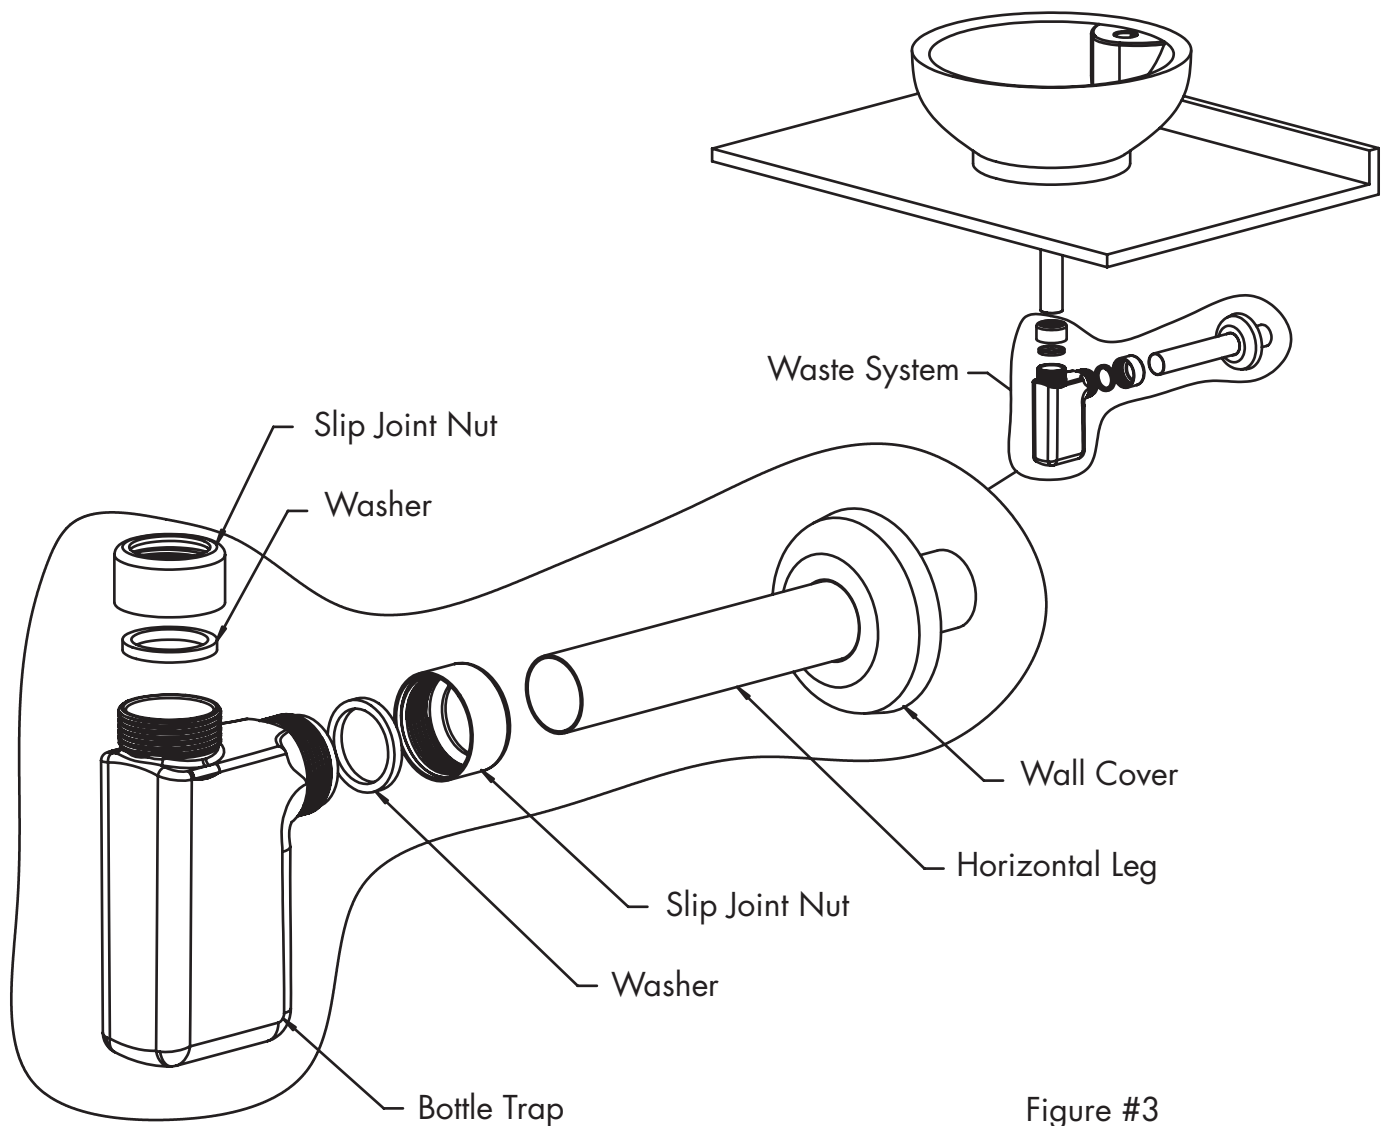

Figure #1

STEP #4

- **NOTE: DRAIN SHOWN, DECOLAV® 9297 PUSH BUTTON CLOSING UMBRELLA DRAIN, IS A RECOMMENDED ACCESSORY AND NOT INCLUDED!**
- Install Drain according to manufacturer's installation instructions.
- **NOTE: DO NOT OVERTIGHTEN DRAIN!**
- Refer to Figure #2.

Figure #2

**INSTALLATION INSTRUCTIONS****• STEP #5**

- **NOTE: WASTE SYSTEM SHOWN, DECOLAV® 9100 DECORATIVE BOTTLE TRAP, IS A RECOMMENDED ACCESSORY AND NOT INCLUDED!**
- Install Waste System according to manufacturer's installation instructions.
- Refer to Figure #3.

Figure #3

• STEP #6

- Install faucet and water supply according to manufacturer's installation instructions.
- **NOTE: FAUCET AND WATER SUPPLY NOT INCLUDED!**
- Check for leakage.

CARE AND CLEANING

- **DO NOT OVERTIGHTEN DRAIN.** Overtightening of the drain can damage your DECOLAV® product.
- **DO NOT** clean the product with Detergents, Acid, Abrasives, Harsh Cleaners or a cloth with a coarse surface (S.O.S.® Pads, Scotch Brite® Pads). This is good advice for any plumbing fixture regardless of material.
- **DO NOT** leave any cleaning agents other than water on your DECOLAV® product.
- **DO NOT** allow your DECOLAV® product to unnecessarily encounter other solid objects.
- **DO** clean your DECOLAV® product. Wipe with a damp cloth and dry with a soft cloth. If necessary, a general mild soap and water solution can be used. Use a mild furniture polish to clean wood frame.
- **DO** clean underside of your DECOLAV® product with mild soap and water ONLY.
- **DO** wipe your DECOLAV® product with a clean, dry, soft cloth after each use, as it will limit water spots, especially in hard water areas.
- **DO** clean your DECOLAV® mirror. Wipe with a glass cleaner and a clean soft cloth. Use a mild furniture polish to clean wood frame.
- **DECOLAV® recommends proper sealing of ALL natural stone products PRIOR TO INSTALLATION.**