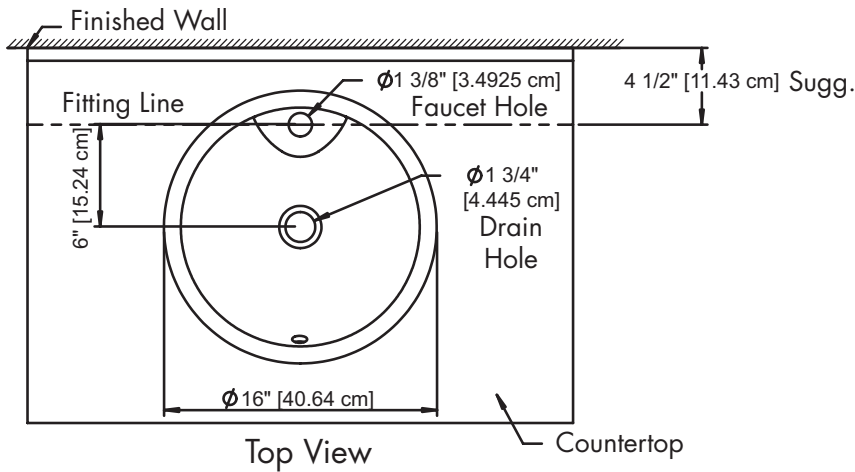

PRODUCT MEASUREMENTS

- Diameter: 16 inches (40.64 cm)
- Height: 6.75 inches (17.145 cm)

RECOMMENDED ACCESSORIES

- DECOLAV® 9295 Grid Drain or
- DECOLAV® 9297 Push Button Closing Umbrella Drain
- DECOLAV® 9100 Decorative Bottle Trap

Customer Service
561-274-2110
www.decolav.com

TOOLS REQUIRED

ROUGHING-IN DIMENSIONS

Customer Service
561-274-2110
www.decolav.com

**PARTS**

Item	Description	Qty
A	Round Vitrous China Vessel with Overflow	1