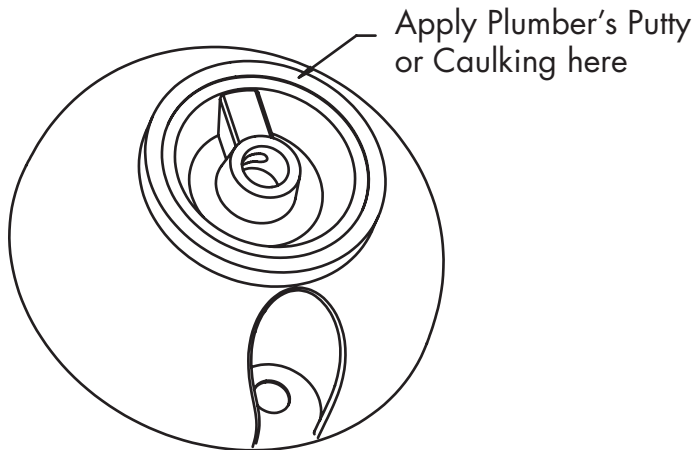

Clearance Hole

Cut Opening

• STEP #2

- Check for cutout alignment by placing **Lavatory (A)** in desired mounting position.

INSTALLATION INSTRUCTIONS

STEP #3

- Apply Plumber's Putty or Caulking around the underside of rim near the edge as shown.
- Carefully lower **Lavatory** in place, align, and press firmly.
- Wipe off excess sealant.
- Refer to Figure #1.
- **NOTE: ALLOW SEALANT TO SET BEFORE PROCEEDING!**

Figure #1

STEP #4

- **NOTE: DRAIN SHOWN, DECOLAV® 9297 PUSH BUTTON CLOSING UMBRELLA DRAIN, IS A RECOMMENDED ACCESSORY AND NOT INCLUDED!**
- Install Drain according to manufacturer's installation instructions.
- **NOTE: DO NOT OVERTIGHTEN DRAIN!**
- Refer to Figure #2.