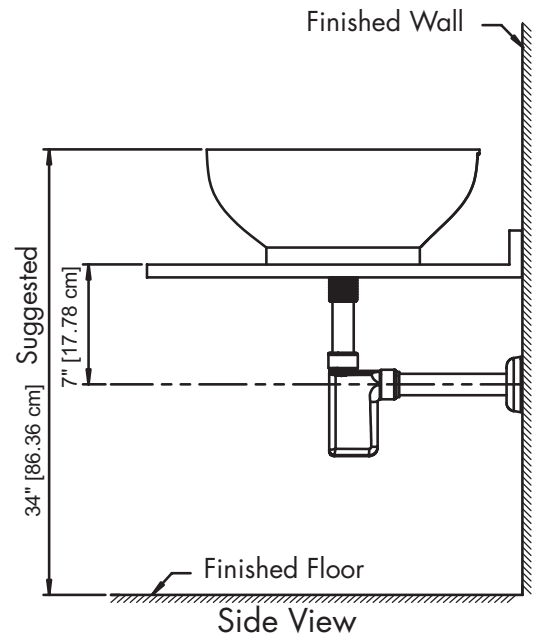

PRODUCT MEASUREMENTS

- Diameter: 16 inches (40.64 cm)
- Height: 6.75 inches (17.145 cm)

RECOMMENDED ACCESSORIES

- DECOLAV® 9295 Grid Drain or
- DECOLAV® 9297 Push Button Closing Umbrella Drain
- DECOLAV® 9100 Decorative Bottle Trap

1. Prior to installation, unpack your new DECOLAV® product and inspect it. Keep the product in its original package until you are ready to install it.
2. The wall must be square, plumb and level.
3. Shut the water supply off when replacing an existing fixture. Preparation of the floors and walls, including all additional wall supports, may be required.
4. **Observe all local plumbing and building codes.**
5. It is recommended that this installation be done with a minimum of two people. Do not install this fixture alone.

Customer Service
561-274-2110
www.decolav.com

TOOLS REQUIRED

ROUGHING-IN DIMENSIONS

Customer Service
561-274-2110
www.decolav.com

**PARTS**

Item	Description	Qty
A	Round Vitrous China Vessel with Overflow	1

- **NOTE: Cutout Template Included**

INSTALLATION INSTRUCTIONS**• STEP #1**

- Affix **Template** provided for Countertop at desired location with Cellophane Tape.
- Mark guidelines on Countertop in several places.
- Drill a clearance hole approximately ¼" to ½" (0.635cm – 1.27cm) inside the perimeter line of **Template**.
- Cut opening following the perimeter line of **Template**.