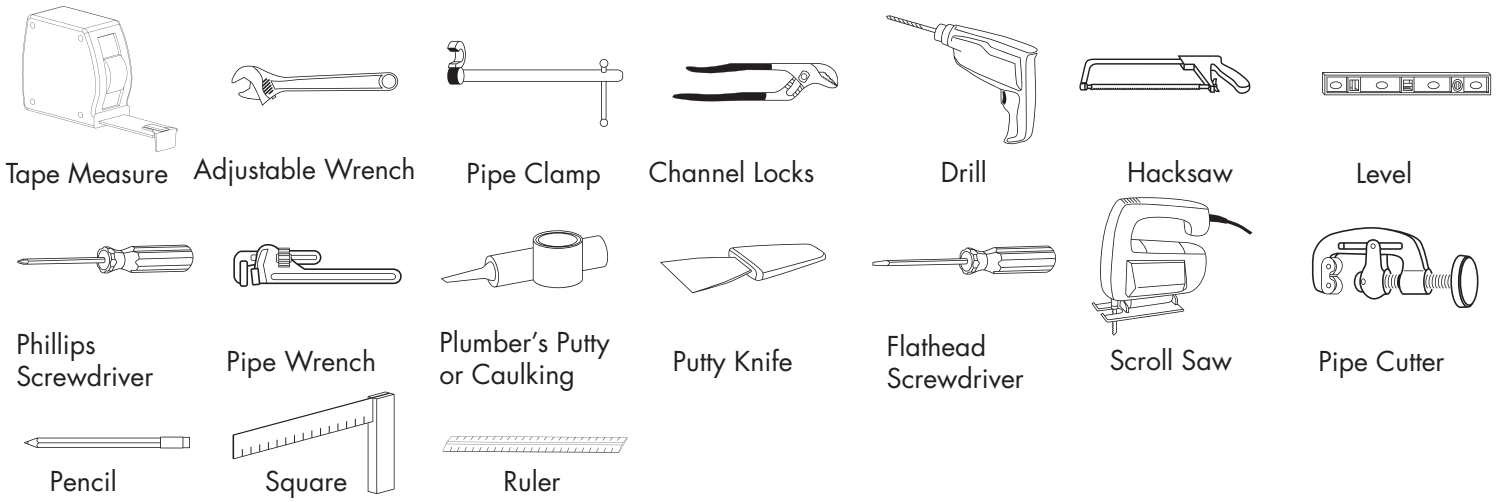

TOOLS REQUIRED