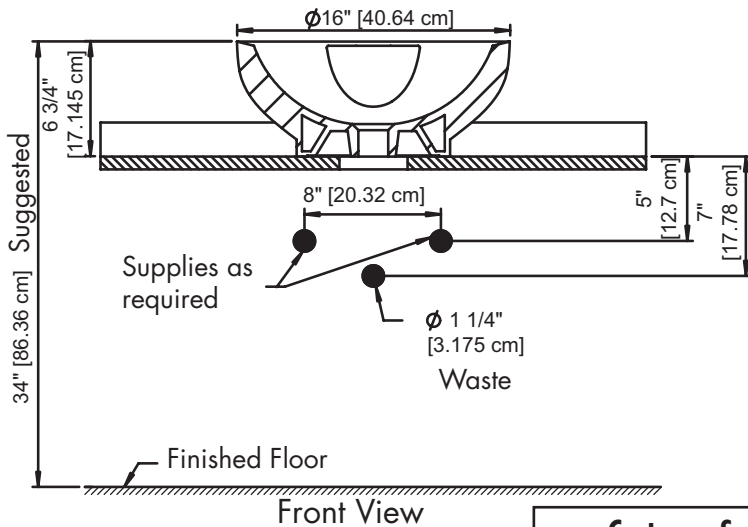

PRODUCT MEASUREMENTS

- Diameter: 16 inches (40.64 cm)
- Height: 6.75 inches (17.145 cm)

RECOMMENDED ACCESSORIES

- DECOLAV® 9295 Grid Drain or
- DECOLAV® 9297 Push Button Closing Umbrella Drain
- DECOLAV® 9100 Decorative Bottle Trap

1. Prior to installation, unpack your new DECOLAV® product and inspect it. Keep the product in its original package until you are ready to install it.
2. The wall must be square, plumb and level.
3. Shut the water supply off when replacing an existing fixture. Preparation of the floors and walls, including all additional wall supports, may be required.
4. **Observe all local plumbing and building codes.**
5. It is recommended that this installation be done with a minimum of two people. Do not install this fixture alone.

Customer Service
561-274-2110
www.decolav.com

TOOLS REQUIRED

ROUGHING-IN DIMENSIONS

Customer Service
561-274-2110
www.decolav.com

**PARTS**

Item	Description	Qty
A	Round Vitrous China Vessel with Overflow	1

- **NOTE: Cutout Template Included**

INSTALLATION INSTRUCTIONS**• STEP #1**

- Affix **Template** provided for Countertop at desired location with Cellophane Tape.
- Mark guidelines on Countertop in several places.
- Drill a clearance hole approximately ¼" to ½" (0.635cm – 1.27cm) inside the perimeter line of **Template**.
- Cut opening following the perimeter line of **Template**.