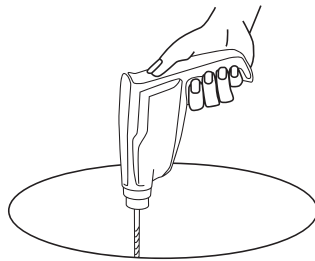

1. Prior to installation, unpack your new DECOLAV® product and inspect it. Keep the product in its original package until you are ready to install it.
2. The wall must be square, plumb and level.
3. Shut the water supply off when replacing an existing fixture. Preparation of the floors and walls, including all additional wall supports, may be required.
4. **Observe all local plumbing and building codes.**
5. It is recommended that this installation be done with a minimum of two people. Do not install this fixture alone.

Customer Service
561-274-2110
www.decolav.com

TOOLS REQUIRED

ROUGHING-IN DIMENSIONS

Customer Service
561-274-2110
www.decolav.com

**PARTS**

Item	Description	Qty
A	Round Vitrous China Vessel with Overflow	1

- **NOTE: Cutout Template Included**

INSTALLATION INSTRUCTIONS**• STEP #1**

- Affix **Template** provided for Countertop at desired location with Cellophane Tape.
- Mark guidelines on Countertop in several places.
- Drill a clearance hole approximately ¼" to ½" (0.635cm – 1.27cm) inside the perimeter line of **Template**.
- Cut opening following the perimeter line of **Template**.

Clearance Hole

Cut Opening

• STEP #2

- Check for cutout alignment by placing **Lavatory (A)** in desired mounting position.

INSTALLATION INSTRUCTIONS

STEP #3

- Apply Plumber's Putty or Caulking around the underside of rim near the edge as shown.
- Carefully lower **Lavatory** in place, align, and press firmly.
- Wipe off excess sealant.
- Refer to Figure #1.
- **NOTE: ALLOW SEALANT TO SET BEFORE PROCEEDING!**