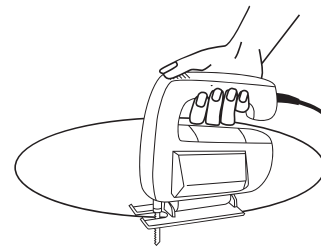

Cut Opening