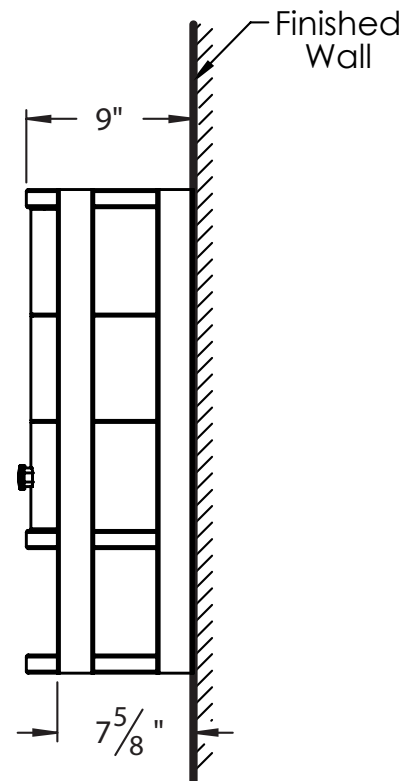

PRODUCT DESCRIPTION

5251 Series 22" Wall Cabinet

- Available in Medium Walnut (MWN) or Dark Walnut (DWN) Finish
- Solid Wood Frame
- Curved Front Doors
- Satin Nickel Hardware
- Adjustable Interior Shelf

PRODUCT MEASUREMENTS

- Width: 22"
- Depth: 9"
- Height: 26"

RECOMMENDED ACCESSORIES

- 5249 Vanity
- 9714 Mirror

ROUGHING-IN DIMENSIONS

Note: Due to production and material variances, overall product dimensions may vary by 3/16" - 1/4"

FRONT VIEW

SIDE VIEW