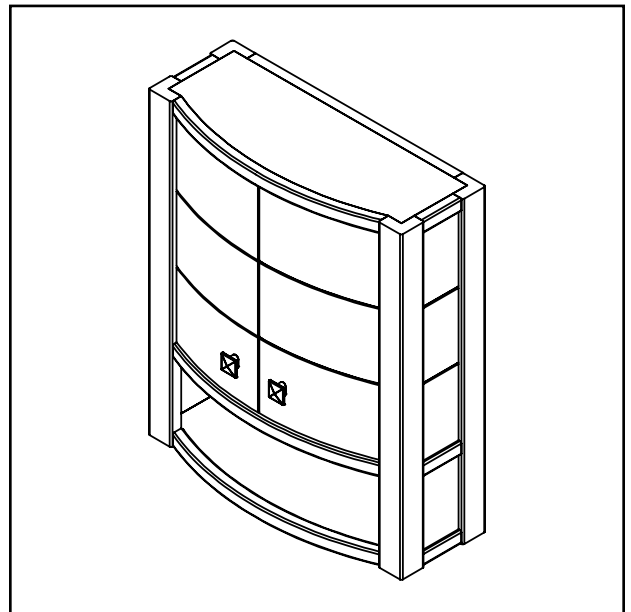

PRODUCT DESCRIPTION

5251 Series 22" Wall Cabinet

- Available in Medium Walnut (MWN) or Dark Walnut (DWN) Finish
- Solid Wood Frame
- Curved Front Doors
- Satin Nickel Hardware
- Adjustable Interior Shelf

PRODUCT MEASUREMENTS

- Width: 22"
- Depth: 9"
- Height: 26"

RECOMMENDED ACCESSORIES

- 5249 Vanity
- 9714 Mirror

ROUGHING-IN DIMENSIONS

Note: Due to production and material variances, overall product dimensions may vary by 3/16" - 1/4"

FRONT VIEW

SIDE VIEW