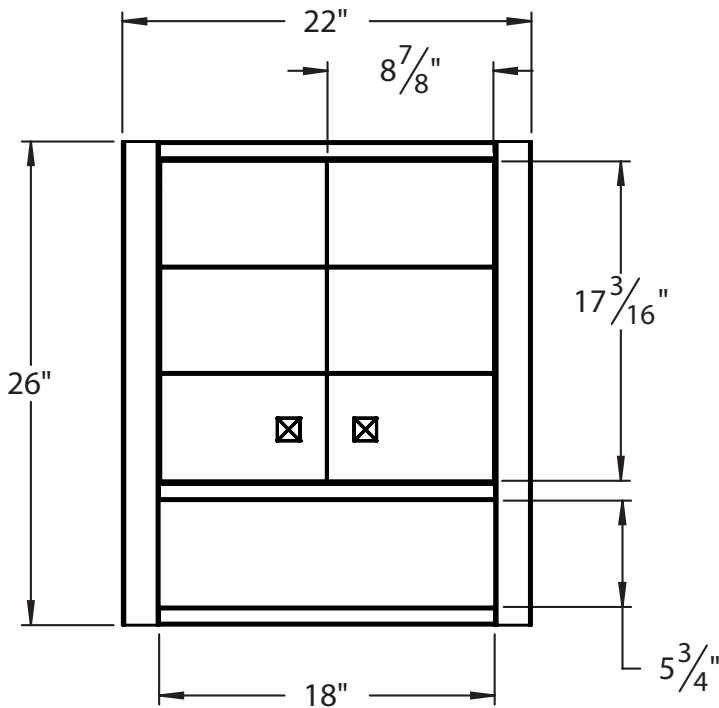

PRODUCT DESCRIPTION

5251 Series 22" Wall Cabinet

- Available in Medium Walnut (MWN) or Dark Walnut (DWN) Finish
- Solid Wood Frame
- Curved Front Doors
- Satin Nickel Hardware
- Adjustable Interior Shelf

PRODUCT MEASUREMENTS

- Width: 22"
- Depth: 9"
- Height: 26"

RECOMMENDED ACCESSORIES

- 5249 Vanity
- 9714 Mirror

ROUGHING-IN DIMENSIONS

Note: Due to production and material variances, overall product dimensions may vary by 3/16" - 1/4"

FRONT VIEW

SIDE VIEW