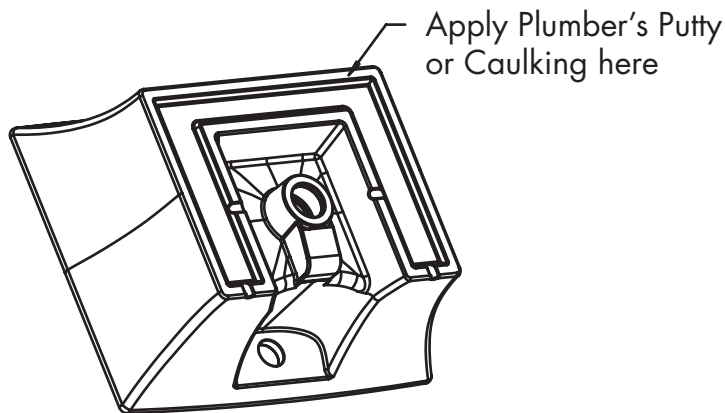

INSTALLATION INSTRUCTIONS

• **STEP #1**

- Affix **Template** provided for Countertop at desired location with Cellophane Tape.
- Mark guidelines on Countertop in several places.
- Drill a clearance hole approximately $\frac{1}{4}$ " to $\frac{1}{2}$ " (0.635cm – 1.27cm) inside the perimeter line of **Template**.
- Cut opening following the perimeter line of **Template**.

Clearance Hole

Cut Opening

• **STEP #2**

- Check for cutout alignment by placing **Lavatory (A)** in desired mounting position.

**INSTALLATION INSTRUCTIONS****• STEP #3**

- Apply Plumber's Putty or Caulking around the underside of rim near the edge as shown.
- Carefully lower **Lavatory** in place, align, and press firmly.
- Wipe off excess sealant.
- Refer to Figure #1.
- **NOTE: ALLOW SEALANT TO SET BEFORE PROCEEDING!**

Figure #1

• STEP #4

- **NOTE: DRAIN SHOWN, DECOLAV® 9297 PUSH BUTTON CLOSING UMBRELLA DRAIN, IS A RECOMMENDED ACCESSORY AND NOT INCLUDED!**
- Install Drain according to manufacturer's installation instructions.
- **NOTE: DO NOT OVERTIGHTEN DRAIN!**
- Refer to Figure #2.