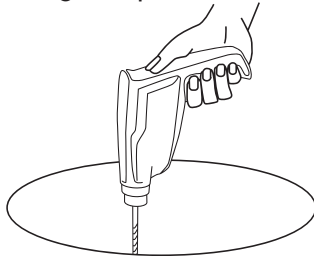

INSTALLATION INSTRUCTIONS

• **STEP #1**

- Affix **Template** provided for Countertop at desired location with Cellophane Tape.
- Mark guidelines on Countertop in several places.
- Drill a clearance hole approximately $\frac{1}{4}$ " to $\frac{1}{2}$ " (0.635cm – 1.27cm) inside the perimeter line of **Template**.
- Cut opening following the perimeter line of **Template**.

Clearance Hole