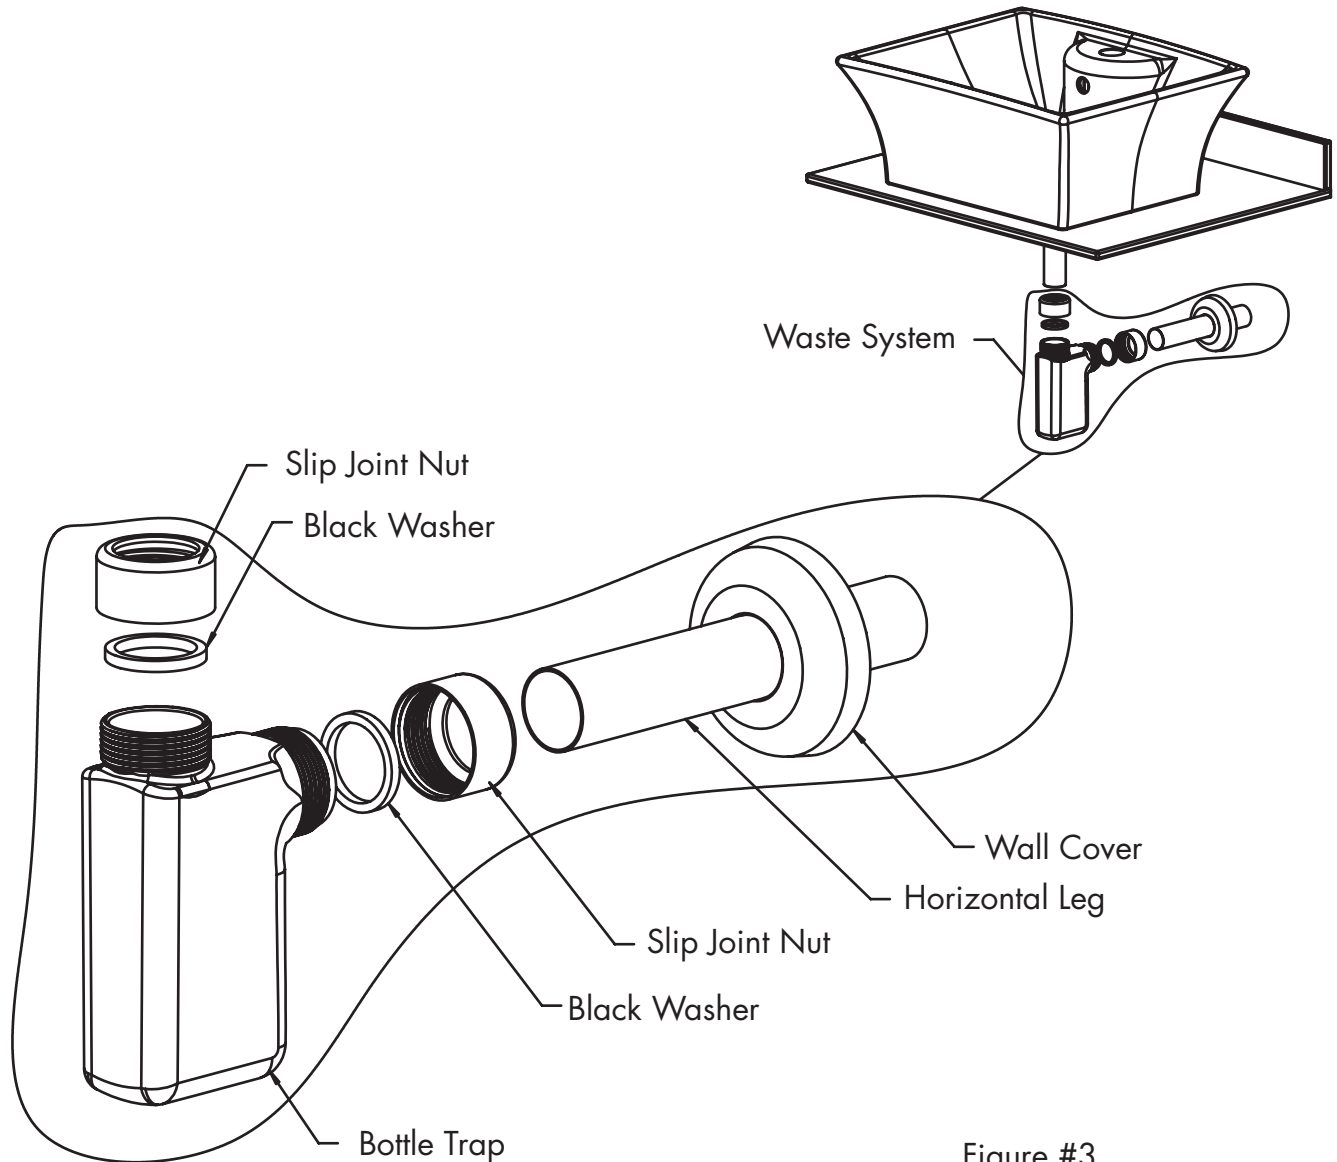

Figure #1

• STEP #4

- **NOTE: DRAIN SHOWN, DECOLAV® 9297 PUSH BUTTON CLOSING UMBRELLA DRAIN, IS A RECOMMENDED ACCESSORY AND NOT INCLUDED!**
- Install Drain according to manufacturer's installation instructions.
- **NOTE: DO NOT OVERTIGHTEN DRAIN!**
- Refer to Figure #2.

**INSTALLATION INSTRUCTIONS****• STEP #5**

- **NOTE: WASTE SYSTEM SHOWN, DECOLAV® 9100 DECORATIVE BOTTLE TRAP, IS A RECOMMENDED ACCESSORY AND NOT INCLUDED!**
- Install Waste System according to manufacturer's installation instructions.
- Refer to Figure #3.

Figure #3

• STEP #6

- Install faucet and water supply according to manufacturer's installation instructions.
- **NOTE: FAUCET AND WATER SUPPLY NOT INCLUDED!**
- Check for leakage.

**CARE AND CLEANING**

- **DO NOT OVERTIGHTEN DRAIN.** Overtightening of the drain can damage your DECOLAV® product.
- **DO NOT** clean the product with Detergents, Acid, Abrasives, Harsh Cleaners or a cloth with a coarse surface (S.O.S.® Pads, Scotch Brite® Pads). This is good advice for any plumbing fixture regardless of material.
- **DO NOT** leave any cleaning agents other than water on your DECOLAV® product.
- **DO NOT** allow your DECOLAV® product to unnecessarily encounter other solid objects.
- **DO** clean your DECOLAV® product. Wipe with a damp cloth and dry with a soft cloth. If necessary, a general mild soap and water solution can be used. Use a mild furniture polish to clean wood frame.
- **DO** clean underside of your DECOLAV® product with mild soap and water ONLY.
- **DO** wipe your DECOLAV® product with a clean, dry, soft cloth after each use, as it will limit water spots, especially in hard water areas.
- **DO** clean your DECOLAV® mirror. Wipe with a glass cleaner and a clean soft cloth. Use a mild furniture polish to clean wood frame.
- **DECOLAV® recommends proper sealing of ALL natural stone products PRIOR TO INSTALLATION.**