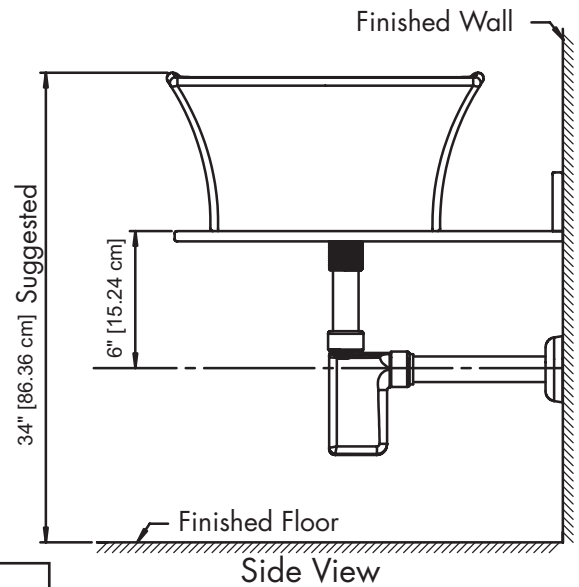

PRODUCT MEASUREMENTS

- Width: 19.25 inches (48.895 cm)
- Depth: 16 inches (40.64 cm)
- Height: 7.75 inches (19.685 cm)

RECOMMENDED ACCESSORIES

- DECOLAV® 9295 Grid Drain or
- DECOLAV® 9297 Push Button Closing Umbrella Drain
- DECOLAV® 9100 Decorative Bottle Trap

1. Prior to installation, unpack your new DECOLAV® product and inspect it. Keep the product in its original package until you are ready to install it.
2. The wall must be square, plumb and level.
3. Shut the water supply off when replacing an existing fixture. Preparation of the floors and walls, including all additional wall supports, may be required.
4. **Observe all local plumbing and building codes.**
5. It is recommended that this installation be done with a minimum of two people. Do not install this fixture alone.

Customer Service
561-274-2110
www.decolav.com

TOOLS REQUIRED

ROUGHING-IN DIMENSIONS

Customer Service
561-274-2110
www.decolav.com

PARTS

Item	Description	Qty
A	Square Vitreous China Vessel with Overflow	1

- **NOTE: Cutout Template Included**

INSTALLATION INSTRUCTIONS

• **STEP #1**

- Affix **Template** provided for Countertop at desired location with Cellophane Tape.
- Mark guidelines on Countertop in several places.
- Drill a clearance hole approximately $\frac{1}{4}$ " to $\frac{1}{2}$ " (0.635cm – 1.27cm) inside the perimeter line of **Template**.
- Cut opening following the perimeter line of **Template**.