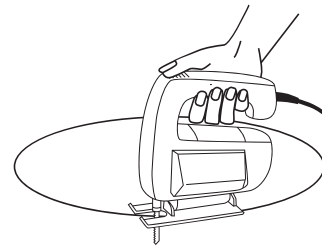

Cut Opening