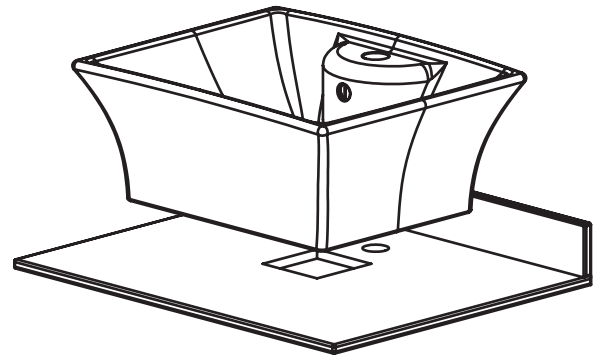

Clearance Hole

Cut Opening

• **STEP #2**

- Check for cutout alignment by placing **Lavatory (A)** in desired mounting position.

**INSTALLATION INSTRUCTIONS****• STEP #3**

- Apply Plumber's Putty or Caulking around the underside of rim near the edge as shown.
- Carefully lower **Lavatory** in place, align, and press firmly.
- Wipe off excess sealant.
- Refer to Figure #1.
- **NOTE: ALLOW SEALANT TO SET BEFORE PROCEEDING!**