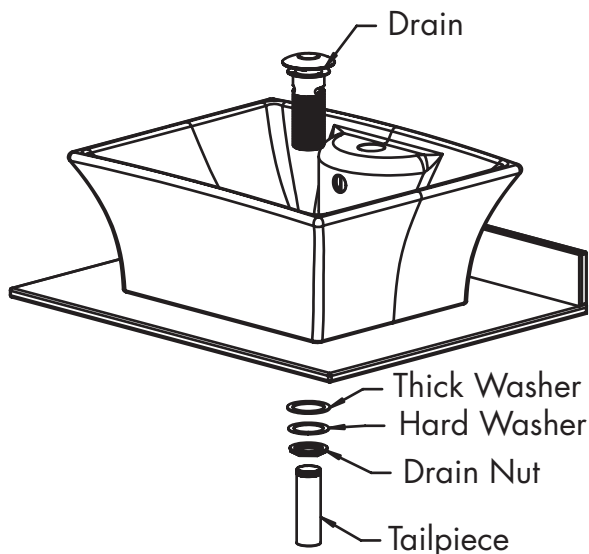

Clearance Hole

Cut Opening

• **STEP #2**

- Check for cutout alignment by placing **Lavatory (A)** in desired mounting position.

**INSTALLATION INSTRUCTIONS****• STEP #3**

- Apply Plumber's Putty or Caulking around the underside of rim near the edge as shown.
- Carefully lower **Lavatory** in place, align, and press firmly.
- Wipe off excess sealant.
- Refer to Figure #1.
- **NOTE: ALLOW SEALANT TO SET BEFORE PROCEEDING!**

Figure #1

• STEP #4

- **NOTE: DRAIN SHOWN, DECOLAV® 9297 PUSH BUTTON CLOSING UMBRELLA DRAIN, IS A RECOMMENDED ACCESSORY AND NOT INCLUDED!**
- Install Drain according to manufacturer's installation instructions.
- **NOTE: DO NOT OVERTIGHTEN DRAIN!**
- Refer to Figure #2.