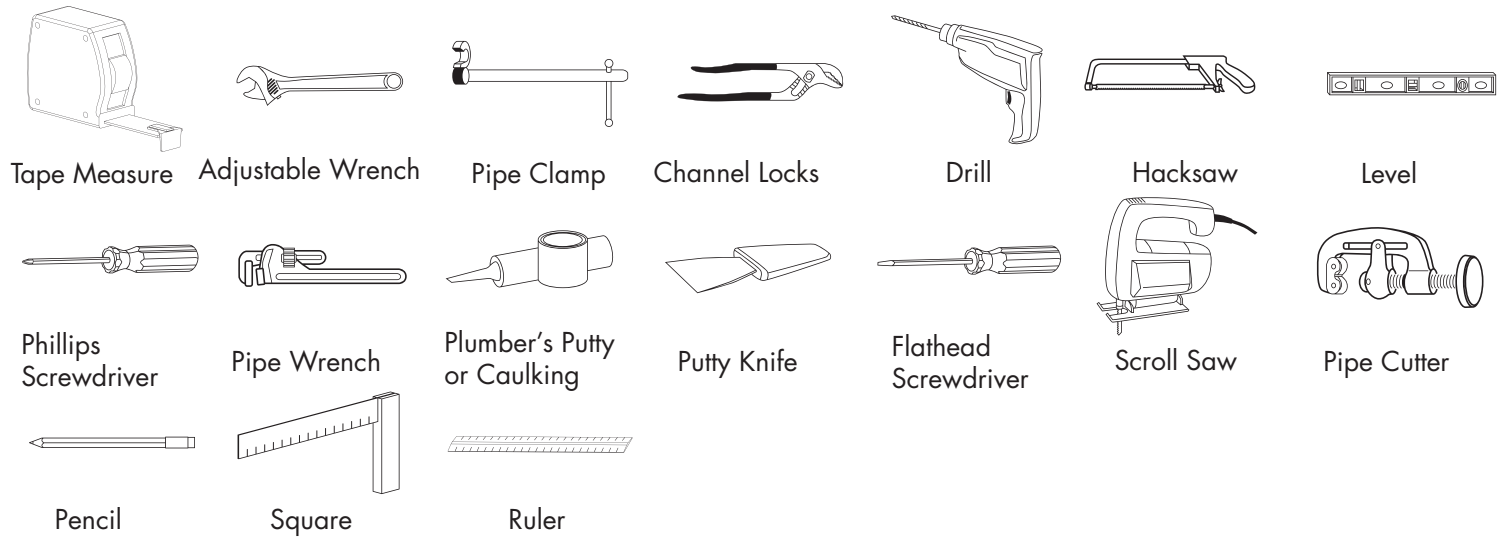

TOOLS REQUIRED