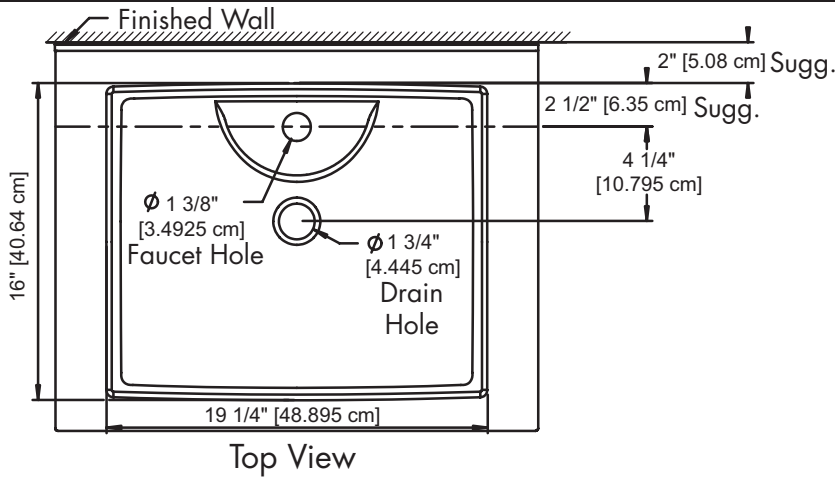

DECOLAV®

MODEL NUMBER: 1430 SERIES

PRODUCT DESCRIPTION

Square Vitreous China Vessel with Overflow

- Classically Redefined™ Collection
- 19" x 16" (48.26 cm x 40.64 cm) Rectangle
- Vitreous China with Overflow
- Single Hole Faucet Base
- High-Gloss Ceramic Finish
- For Above Counter Use

PRODUCT MEASUREMENTS

- Width: 19.25 inches (48.895 cm)
- Depth: 16 inches (40.64 cm)
- Height: 7.75 inches (19.685 cm)

RECOMMENDED ACCESSORIES

- DECOLAV® 9295 Grid Drain or
- DECOLAV® 9297 Push Button Closing Umbrella Drain
- DECOLAV® 9100 Decorative Bottle Trap

1. Prior to installation, unpack your new DECOLAV® product and inspect it. Keep the product in its original package until you are ready to install it.
2. The wall must be square, plumb and level.
3. Shut the water supply off when replacing an existing fixture. Preparation of the floors and walls, including all additional wall supports, may be required.
4. **Observe all local plumbing and building codes.**
5. It is recommended that this installation be done with a minimum of two people. Do not install this fixture alone.

Customer Service
561-274-2110
www.decolav.com

TOOLS REQUIRED

ROUGHING-IN DIMENSIONS

Customer Service
561-274-2110
www.decolav.com

PARTS

Item	Description	Qty
A	Square Vitreous China Vessel with Overflow	1

- **NOTE: Cutout Template Included**