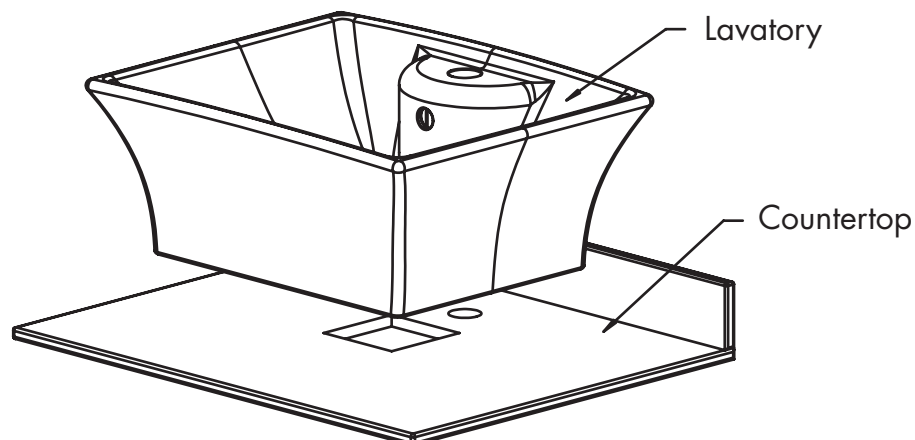

INSTALLATION INSTRUCTIONS

• **STEP #1**

- Affix **Template** provided for Countertop at desired location with Cellophane Tape.
- Mark guidelines on Countertop in several places.
- Drill a clearance hole approximately $\frac{1}{4}$ " to $\frac{1}{2}$ " (0.635cm – 1.27cm) inside the perimeter line of **Template**.
- Cut opening following the perimeter line of **Template**.

Clearance Hole

Cut Opening

• **STEP #2**

- Check for cutout alignment by placing **Lavatory (A)** in desired mounting position.

**INSTALLATION INSTRUCTIONS****• STEP #3**

- Apply Plumber's Putty or Caulking around the underside of rim near the edge as shown.
- Carefully lower **Lavatory** in place, align, and press firmly.
- Wipe off excess sealant.
- Refer to Figure #1.
- **NOTE: ALLOW SEALANT TO SET BEFORE PROCEEDING!**