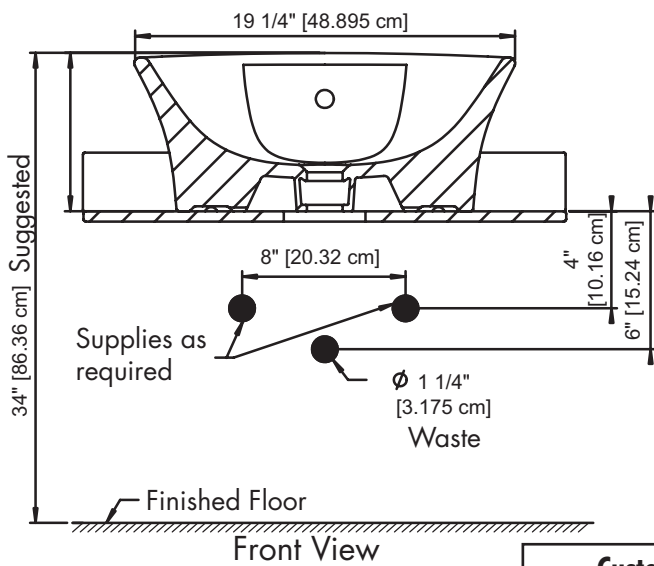

PRODUCT MEASUREMENTS

- Width: 19.25 inches (48.895 cm)
- Depth: 16 inches (40.64 cm)
- Height: 7.75 inches (19.685 cm)

RECOMMENDED ACCESSORIES

- DECOLAV® 9295 Grid Drain or
- DECOLAV® 9297 Push Button Closing Umbrella Drain
- DECOLAV® 9100 Decorative Bottle Trap

1. Prior to installation, unpack your new DECOLAV® product and inspect it. Keep the product in its original package until you are ready to install it.
2. The wall must be square, plumb and level.
3. Shut the water supply off when replacing an existing fixture. Preparation of the floors and walls, including all additional wall supports, may be required.
4. **Observe all local plumbing and building codes.**
5. It is recommended that this installation be done with a minimum of two people. Do not install this fixture alone.

Customer Service
561-274-2110
www.decolav.com

TOOLS REQUIRED

ROUGHING-IN DIMENSIONS

Customer Service
561-274-2110
www.decolav.com

PARTS

Item	Description	Qty
A	Square Vitreous China Vessel with Overflow	1

- **NOTE: Cutout Template Included**

INSTALLATION INSTRUCTIONS

• **STEP #1**

- Affix **Template** provided for Countertop at desired location with Cellophane Tape.
- Mark guidelines on Countertop in several places.
- Drill a clearance hole approximately $\frac{1}{4}$ " to $\frac{1}{2}$ " (0.635cm – 1.27cm) inside the perimeter line of **Template**.
- Cut opening following the perimeter line of **Template**.