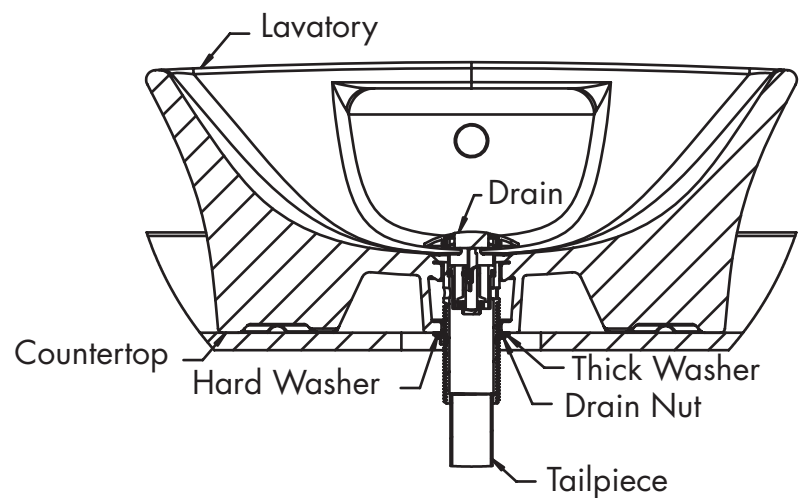

INSTALLATION INSTRUCTIONS

• **STEP #1**

- Affix **Template** provided for Countertop at desired location with Cellophane Tape.
- Mark guidelines on Countertop in several places.
- Drill a clearance hole approximately $\frac{1}{4}$ " to $\frac{1}{2}$ " (0.635cm – 1.27cm) inside the perimeter line of **Template**.
- Cut opening following the perimeter line of **Template**.

Clearance Hole

Cut Opening

• **STEP #2**

- Check for cutout alignment by placing **Lavatory (A)** in desired mounting position.

**INSTALLATION INSTRUCTIONS****• STEP #3**

- Apply Plumber's Putty or Caulking around the underside of rim near the edge as shown.
- Carefully lower **Lavatory** in place, align, and press firmly.
- Wipe off excess sealant.
- Refer to Figure #1.
- **NOTE: ALLOW SEALANT TO SET BEFORE PROCEEDING!**

Figure #1

• STEP #4

- **NOTE: DRAIN SHOWN, DECOLAV® 9297 PUSH BUTTON CLOSING UMBRELLA DRAIN, IS A RECOMMENDED ACCESSORY AND NOT INCLUDED!**
- Install Drain according to manufacturer's installation instructions.
- **NOTE: DO NOT OVERTIGHTEN DRAIN!**
- Refer to Figure #2.