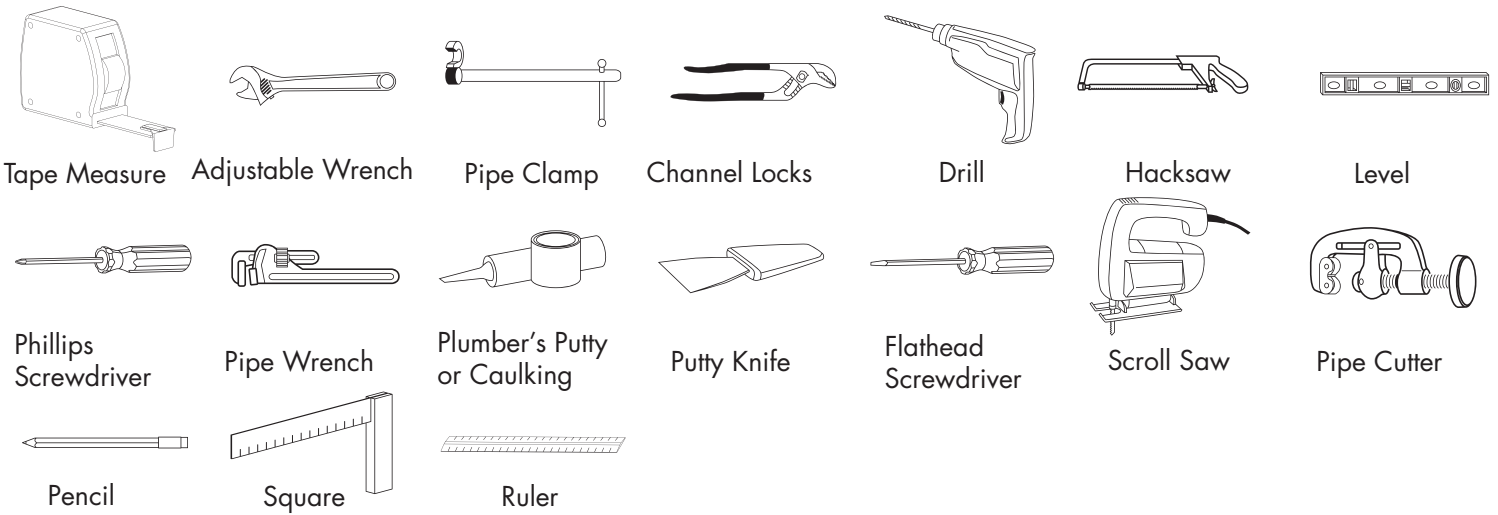

TOOLS REQUIRED