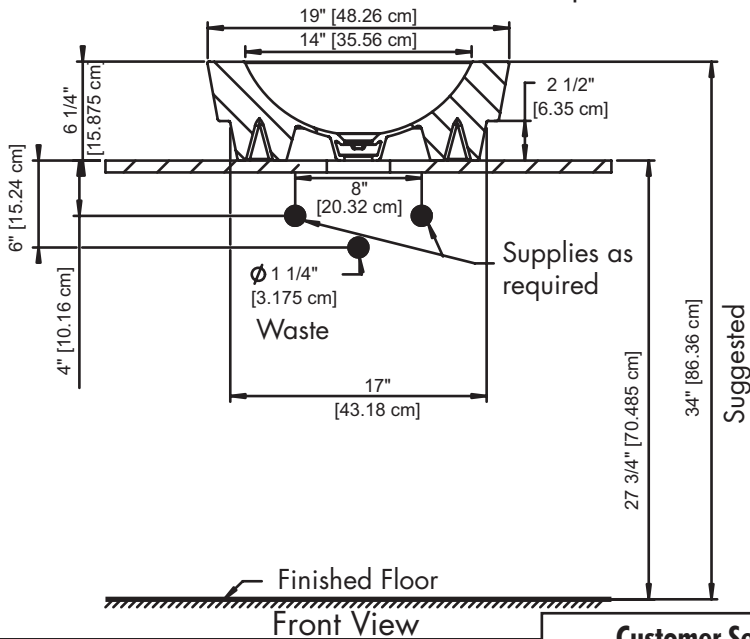

PRODUCT MEASUREMENTS

- Width: 19 inches (48.26 cm)
- Depth: 19 inches (48.26 cm)
- Height: 6.25 inches (15.875 cm)

RECOMMENDED ACCESSORIES

- DECOLAV® 9290 Umbrella Drain or
- DECOLAV® 9296 Grid Drain
- DECOLAV® 9100 Decorative Bottle Trap

1. Prior to installation, unpack your new DECOLAV® product and inspect it. Keep the product in its original package until you are ready to install it.
2. The wall must be square, plumb and level.
3. Shut the water supply off when replacing an existing fixture. Preparation of the floors and walls, including all additional wall supports, may be required.
4. **Observe all local plumbing and building codes.**
5. It is recommended that this installation be done with a minimum of two people. Do not install this fixture alone.

Customer Service
561-274-2110
www.decolav.com

TOOLS REQUIRED

ROUGHING-IN DIMENSIONS

Customer Service
561-274-2110
www.decolav.com

PARTS

Item	Description	Qty
A	Square Vitreous China Vessel	1

• NOTE: Cutout Template Included

4"

17"

18 7/8"

When plotting template full size:
Make sure horizontal and vertical dimensions
match the dimensions labeled in the template

**Cut-Out Template
For Model No. 1425**

DECOLAV®

———— Cut along this line if mounting above