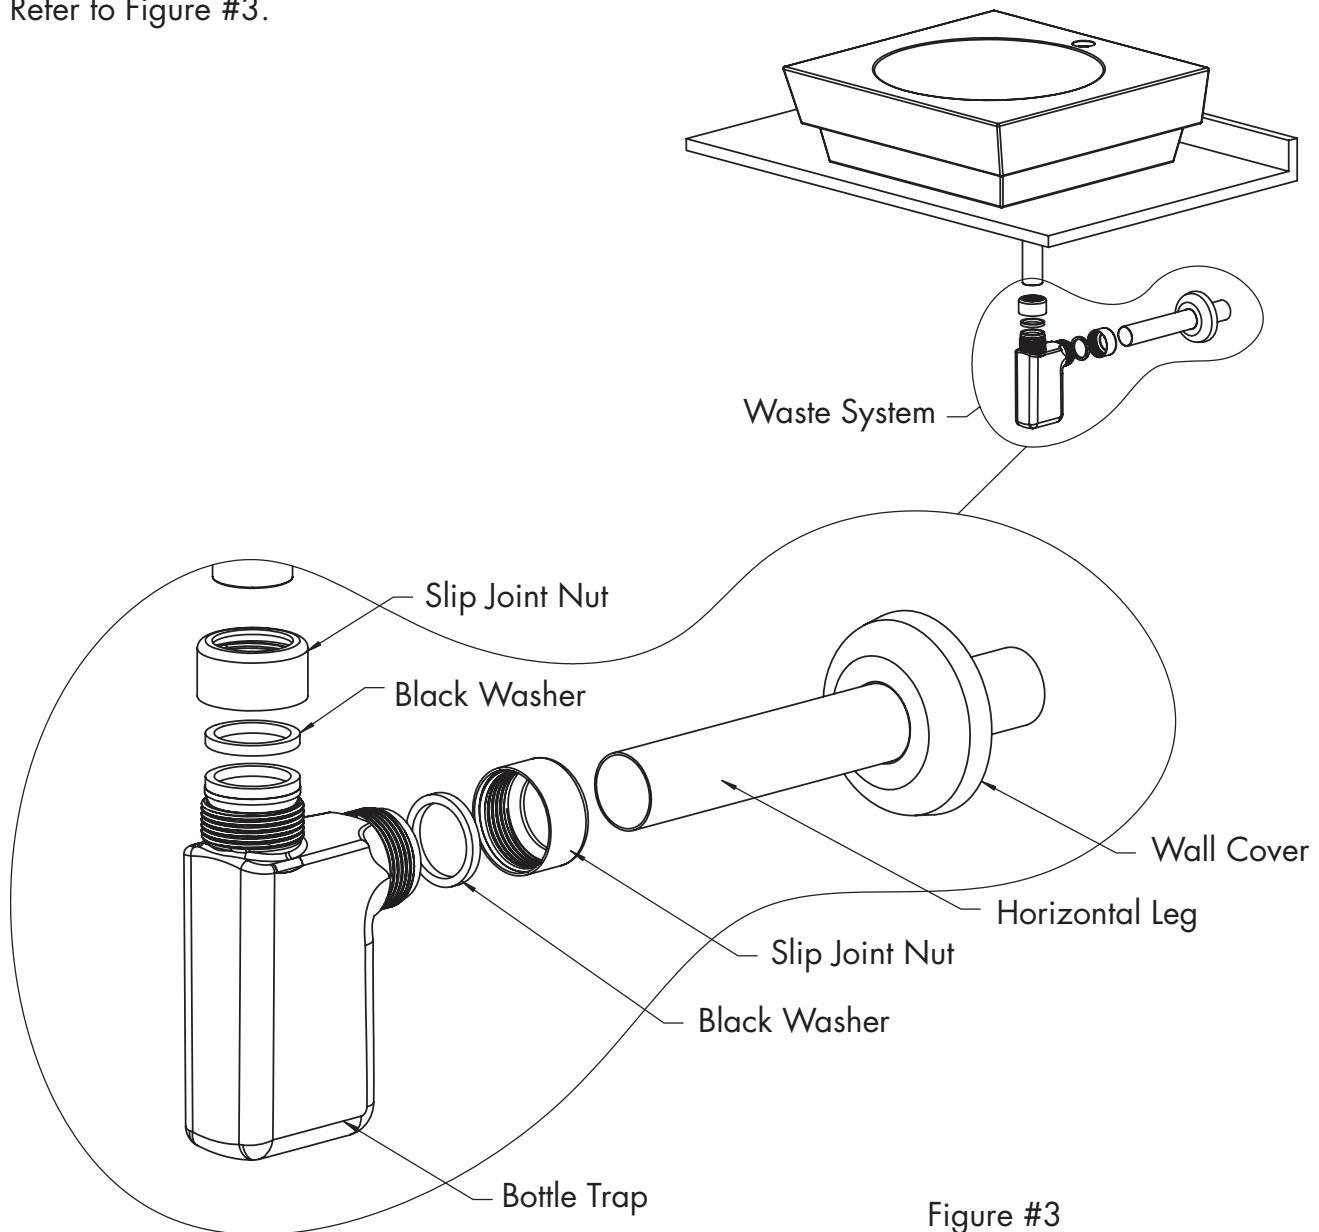

INSTALLATION INSTRUCTIONS

• STEP #5

- **NOTE: WASTE SYSTEM SHOWN, DECOLAV® 9100 DECORATIVE BOTTLE TRAP, IS A RECOMMENDED ACCESSORY AND NOT INCLUDED!**
- Install Waste System according to manufacturer's installation instructions.
- Refer to Figure #3.

Figure #3

• STEP #6

- Install faucet and water supply according to manufacturer's installation instructions.
- **NOTE: FAUCET AND WATER SUPPLY NOT INCLUDED!**
- Check for leakage.

**CARE AND CLEANING**

- **DO NOT OVERTIGHTEN DRAIN.** Overtightening of the drain can damage your DECOLAV® product.
- **DO NOT** clean the product with Detergents, Acid, Abrasives, Harsh Cleaners or a cloth with a coarse surface (S.O.S.® Pads, Scotch Brite® Pads). This is good advice for any plumbing fixture regardless of material.
- **DO NOT** leave any cleaning agents other than water on your DECOLAV® product.
- **DO NOT** allow your DECOLAV® product to unnecessarily encounter other solid objects.
- **DO** clean your DECOLAV® product. Wipe with a damp cloth and dry with a soft cloth. If necessary, a general mild soap and water solution can be used. Use a mild furniture polish to clean wood frame.
- **DO** clean underside of your DECOLAV® product with mild soap and water ONLY.
- **DO** wipe your DECOLAV® product with a clean, dry, soft cloth after each use, as it will limit water spots, especially in hard water areas.
- **DO** clean your DECOLAV® mirror. Wipe with a glass cleaner and a clean soft cloth. Use a mild furniture polish to clean wood frame.
- **DECOLAV® recommends proper sealing of ALL natural stone products PRIOR TO INSTALLATION.**