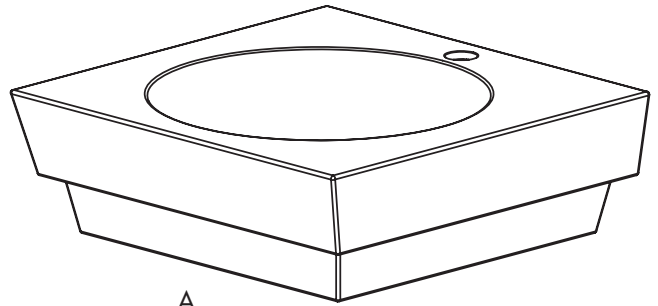

Customer Service
561-274-2110
www.decolav.com

TOOLS REQUIRED

ROUGHING-IN DIMENSIONS

Customer Service
561-274-2110
www.decolav.com

PARTS

Item	Description	Qty
A	Square Vitreous China Vessel	1

• NOTE: Cutout Template Included