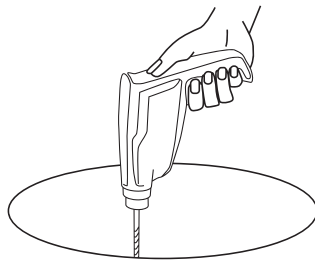

1. Prior to installation, unpack your new DECOLAV® product and inspect it. Keep the product in its original package until you are ready to install it.
2. The wall must be square, plumb and level.
3. Shut the water supply off when replacing an existing fixture. Preparation of the floors and walls, including all additional wall supports, may be required.
4. **Observe all local plumbing and building codes.**
5. It is recommended that this installation be done with a minimum of two people. Do not install this fixture alone.

Customer Service
561-274-2110
www.decolav.com

TOOLS REQUIRED

ROUGHING-IN DIMENSIONS

Customer Service
561-274-2110
www.decolav.com

PARTS

Item	Description	Qty
A	Square Vitreous China Vessel	1

• NOTE: Cutout Template Included

INSTALLATION INSTRUCTIONS

• STEP #1

- o Affix **Template** provided for Countertop at desired location with Cellophane Tape.
- o Mark guidelines on Countertop in several places.
- o Drill a clearance hole approximately ¼" to ½" (0.635cm – 1.27cm) inside the perimeter line of **Template**.
- o Cut opening following the perimeter line of **Template**.
- o **NOTE: FOLLOW PERIMETER LINE OF DESIRED MOUNTING: ABOVE COUNTER OR SEMI-RECESSED.**