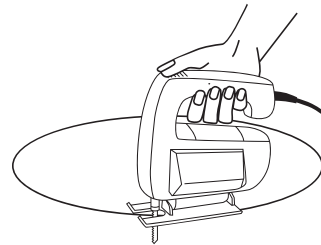

Cut Opening