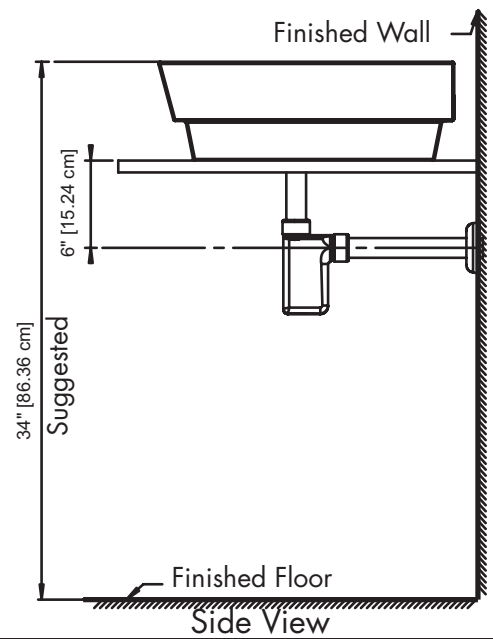

PRODUCT MEASUREMENTS

- Width: 19 inches (48.26 cm)
- Depth: 19 inches (48.26 cm)
- Height: 6.25 inches (15.875 cm)

RECOMMENDED ACCESSORIES

- DECOLAV® 9290 Umbrella Drain or
- DECOLAV® 9296 Grid Drain
- DECOLAV® 9100 Decorative Bottle Trap

1. Prior to installation, unpack your new DECOLAV® product and inspect it. Keep the product in its original package until you are ready to install it.
2. The wall must be square, plumb and level.
3. Shut the water supply off when replacing an existing fixture. Preparation of the floors and walls, including all additional wall supports, may be required.
4. **Observe all local plumbing and building codes.**
5. It is recommended that this installation be done with a minimum of two people. Do not install this fixture alone.

Customer Service
561-274-2110
www.decolav.com

TOOLS REQUIRED

ROUGHING-IN DIMENSIONS

Customer Service
561-274-2110
www.decolav.com

PARTS

Item	Description	Qty
A	Square Vitreous China Vessel	1

• NOTE: Cutout Template Included

4"

17"

18 7/8"

When plotting template full size:
Make sure horizontal and vertical dimensions
match the dimensions labeled in the template

**Cut-Out Template
For Model No. 1425**

DECOLAV®

———— Cut along this line if mounting above