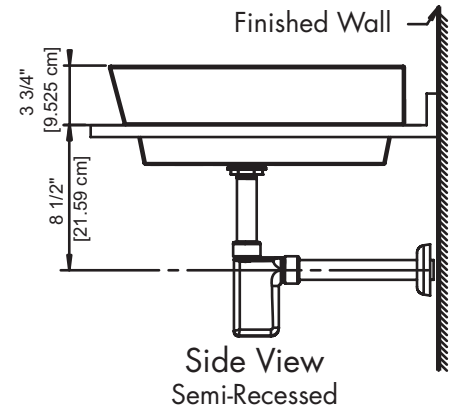

ROUGHING-IN DIMENSIONS

Customer Service
561-274-2110
www.decolav.com