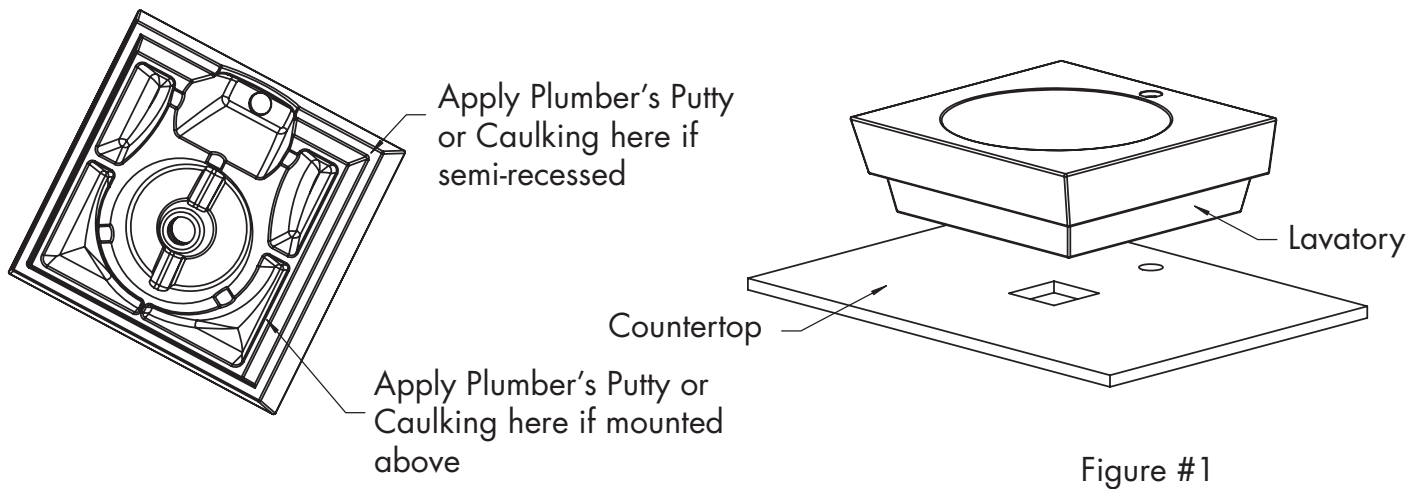

INSTALLATION INSTRUCTIONS

• STEP #3

- Apply Plumber's Putty or Caulking around the underside of rim near the edge as shown.
- Carefully lower **Lavatory** in place, align, and press firmly.
- Wipe off excess sealant.
- Refer to Figure #1.
- **NOTE: ALLOW SEALANT TO SET BEFORE PROCEEDING!**