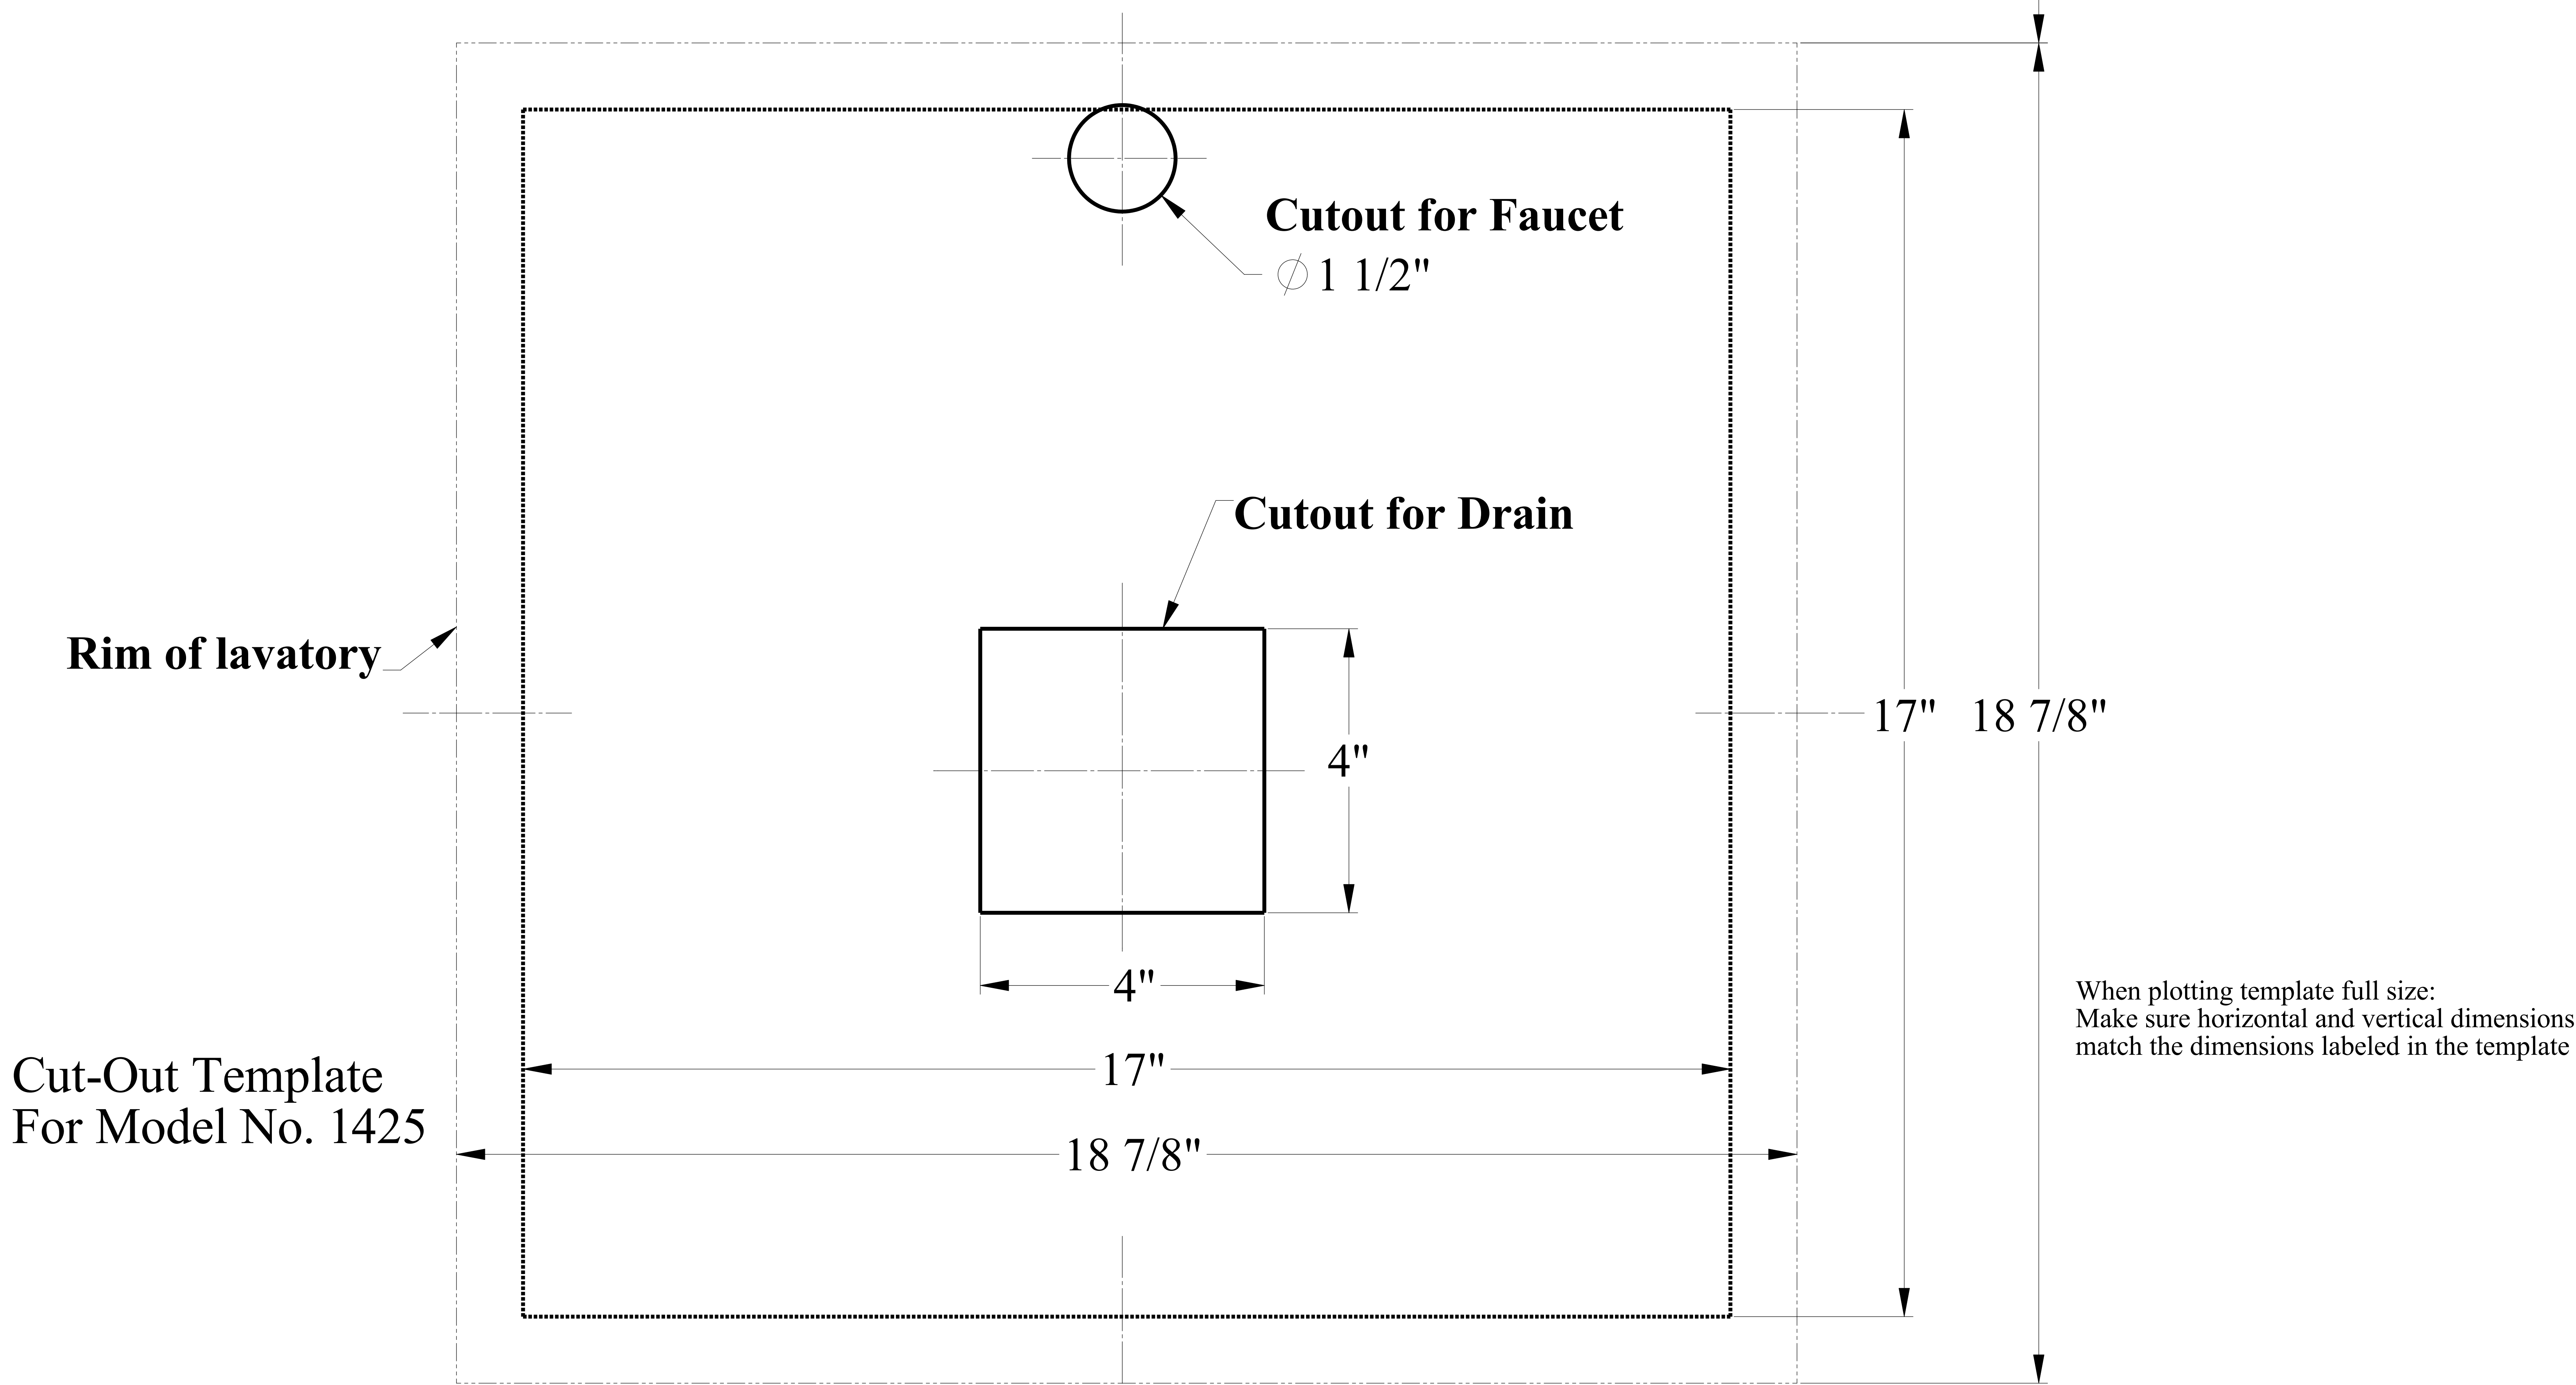

Finished Wall

OPTIONAL

Rim of lavatory

Cutout for Faucet

Ø 1 1/2"

Cutout for Drain

17" 18 7/8"

4"

4"

17"

18 7/8"

When plotting template full size:
Make sure horizontal and vertical dimensions
match the dimensions labeled in the template

**Cut-Out Template
For Model No. 1425**

DECOLAV®

———— Cut along this line if mounting above

..... Cut along this line if Semi Recessed