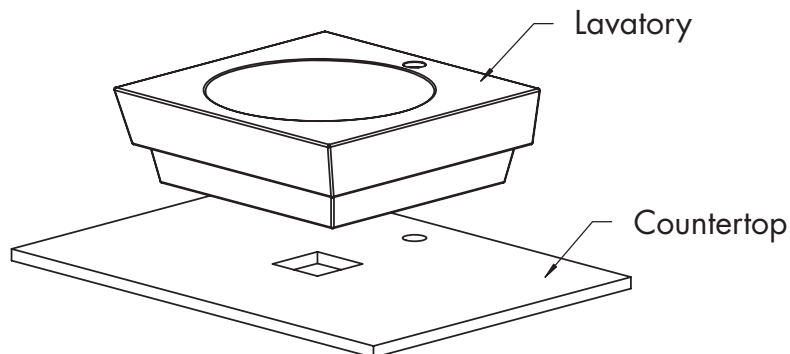

Customer Service
561-274-2110
www.decolav.com

TOOLS REQUIRED

ROUGHING-IN DIMENSIONS

Customer Service
561-274-2110
www.decolav.com

PARTS

Item	Description	Qty
A	Square Vitreous China Vessel	1

• NOTE: Cutout Template Included

INSTALLATION INSTRUCTIONS

• STEP #1

- o Affix **Template** provided for Countertop at desired location with Cellophane Tape.
- o Mark guidelines on Countertop in several places.
- o Drill a clearance hole approximately ¼" to ½" (0.635cm – 1.27cm) inside the perimeter line of **Template**.
- o Cut opening following the perimeter line of **Template**.
- o **NOTE: FOLLOW PERIMETER LINE OF DESIRED MOUNTING: ABOVE COUNTER OR SEMI-RECESSED.**

Clearance Hole

Cut Opening

• STEP #2

- o Check for cutout alignment by placing **Lavatory (A)** in desired mounting position.

**INSTALLATION INSTRUCTIONS****• STEP #3**

- Apply Plumber's Putty or Caulking around the underside of rim near the edge as shown.
- Carefully lower **Lavatory** in place, align, and press firmly.
- Wipe off excess sealant.
- Refer to Figure #1.
- **NOTE: ALLOW SEALANT TO SET BEFORE PROCEEDING!**