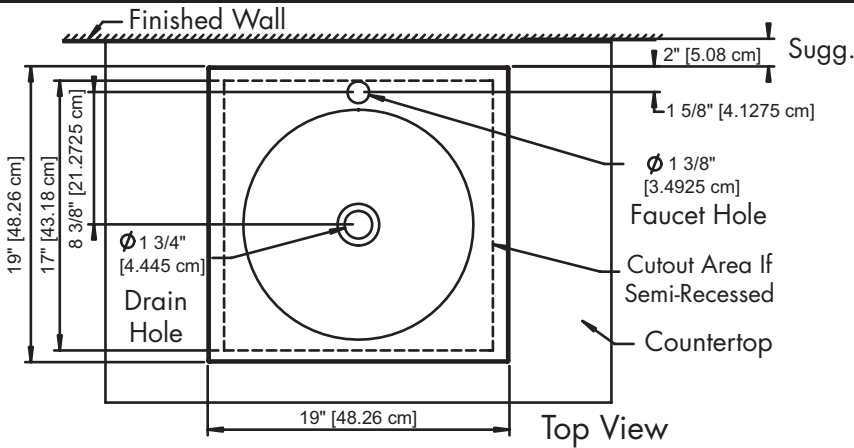

PRODUCT MEASUREMENTS

- Width: 19 inches (48.26 cm)
- Depth: 19 inches (48.26 cm)
- Height: 6.25 inches (15.875 cm)

RECOMMENDED ACCESSORIES

- DECOLAV® 9290 Umbrella Drain or
- DECOLAV® 9296 Grid Drain
- DECOLAV® 9100 Decorative Bottle Trap

Customer Service
561-274-2110
www.decolav.com

TOOLS REQUIRED

ROUGHING-IN DIMENSIONS

Customer Service
561-274-2110
www.decolav.com

PARTS

Item	Description	Qty
A	Square Vitreous China Vessel	1

• NOTE: Cutout Template Included

INSTALLATION INSTRUCTIONS

• STEP #1

- o Affix **Template** provided for Countertop at desired location with Cellophane Tape.
- o Mark guidelines on Countertop in several places.
- o Drill a clearance hole approximately ¼" to ½" (0.635cm – 1.27cm) inside the perimeter line of **Template**.
- o Cut opening following the perimeter line of **Template**.
- o **NOTE: FOLLOW PERIMETER LINE OF DESIRED MOUNTING: ABOVE COUNTER OR SEMI-RECESSED.**

4"

17"

18 7/8"

When plotting template full size:
Make sure horizontal and vertical dimensions
match the dimensions labeled in the template

**Cut-Out Template
For Model No. 1425**

DECOLAV®

———— Cut along this line if mounting above