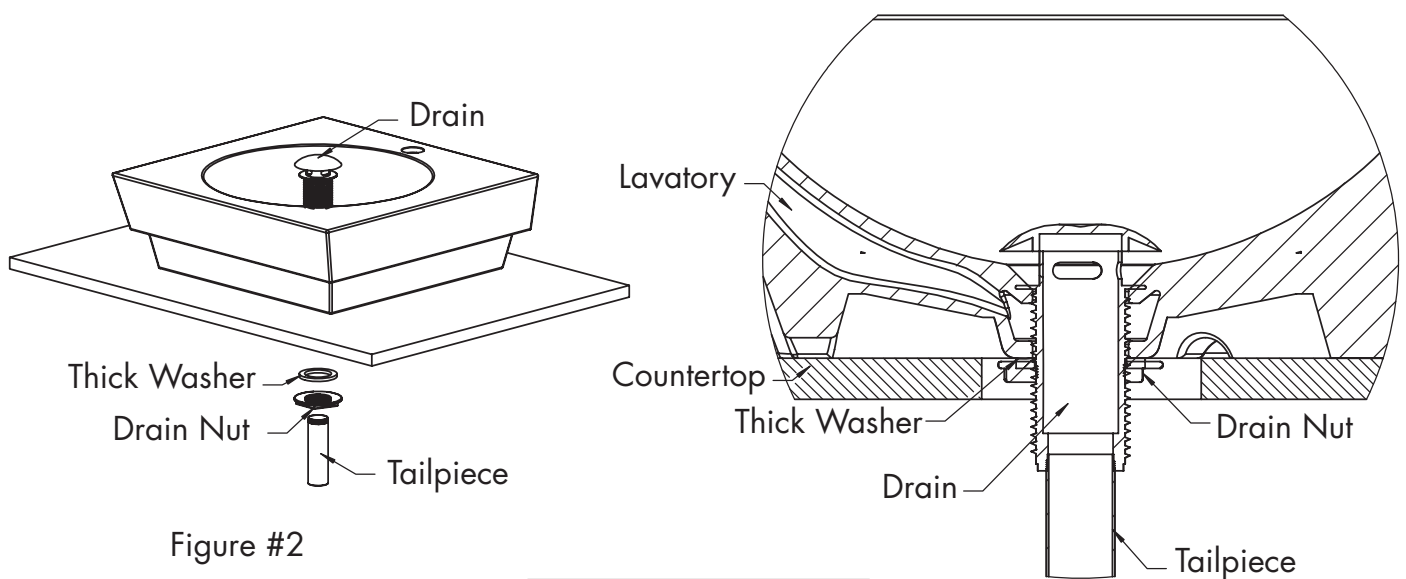

Clearance Hole

Cut Opening

• STEP #2

- o Check for cutout alignment by placing **Lavatory (A)** in desired mounting position.

**INSTALLATION INSTRUCTIONS****• STEP #3**

- Apply Plumber's Putty or Caulking around the underside of rim near the edge as shown.
- Carefully lower **Lavatory** in place, align, and press firmly.
- Wipe off excess sealant.
- Refer to Figure #1.
- **NOTE: ALLOW SEALANT TO SET BEFORE PROCEEDING!**

**• STEP #4**

- **NOTE: DRAIN SHOWN, DECOLAV® 9290 UMBRELLA DRAIN, IS A RECOMMENDED ACCESSORY AND NOT INCLUDED!**
- Install Drain according to manufacturer's installation instructions.
- **NOTE: DO NOT OVERTIGHTEN DRAIN!**
- Refer to Figure #2.