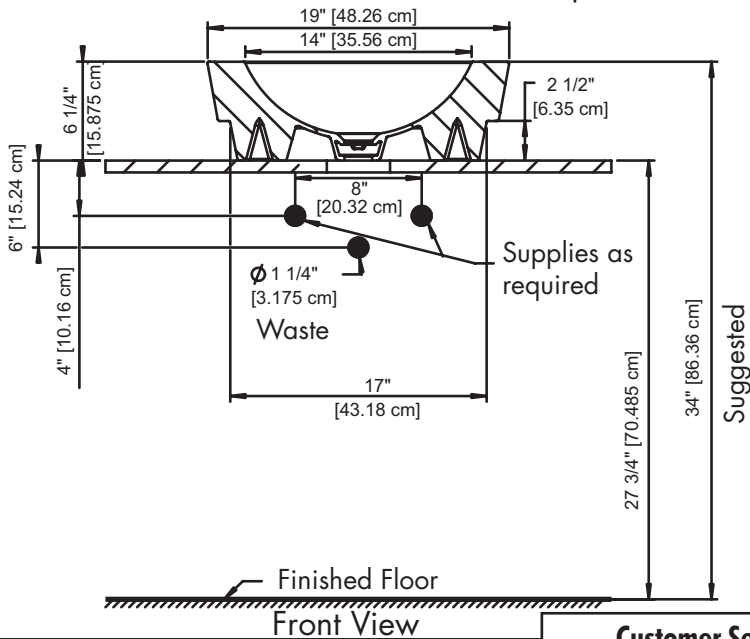

PRODUCT MEASUREMENTS

- Width: 19 inches (48.26 cm)
- Depth: 19 inches (48.26 cm)
- Height: 6.25 inches (15.875 cm)

RECOMMENDED ACCESSORIES

- DECOLAV® 9290 Umbrella Drain or
- DECOLAV® 9296 Grid Drain
- DECOLAV® 9100 Decorative Bottle Trap

1. Prior to installation, unpack your new DECOLAV® product and inspect it. Keep the product in its original package until you are ready to install it.
2. The wall must be square, plumb and level.
3. Shut the water supply off when replacing an existing fixture. Preparation of the floors and walls, including all additional wall supports, may be required.
4. **Observe all local plumbing and building codes.**
5. It is recommended that this installation be done with a minimum of two people. Do not install this fixture alone.

Customer Service
561-274-2110
www.decolav.com

TOOLS REQUIRED

ROUGHING-IN DIMENSIONS

Customer Service
561-274-2110
www.decolav.com

PARTS

Item	Description	Qty
A	Square Vitreous China Vessel	1

• NOTE: Cutout Template Included

INSTALLATION INSTRUCTIONS

• STEP #1

- o Affix **Template** provided for Countertop at desired location with Cellophane Tape.
- o Mark guidelines on Countertop in several places.
- o Drill a clearance hole approximately ¼" to ½" (0.635cm – 1.27cm) inside the perimeter line of **Template**.
- o Cut opening following the perimeter line of **Template**.
- o **NOTE: FOLLOW PERIMETER LINE OF DESIRED MOUNTING: ABOVE COUNTER OR SEMI-RECESSED.**