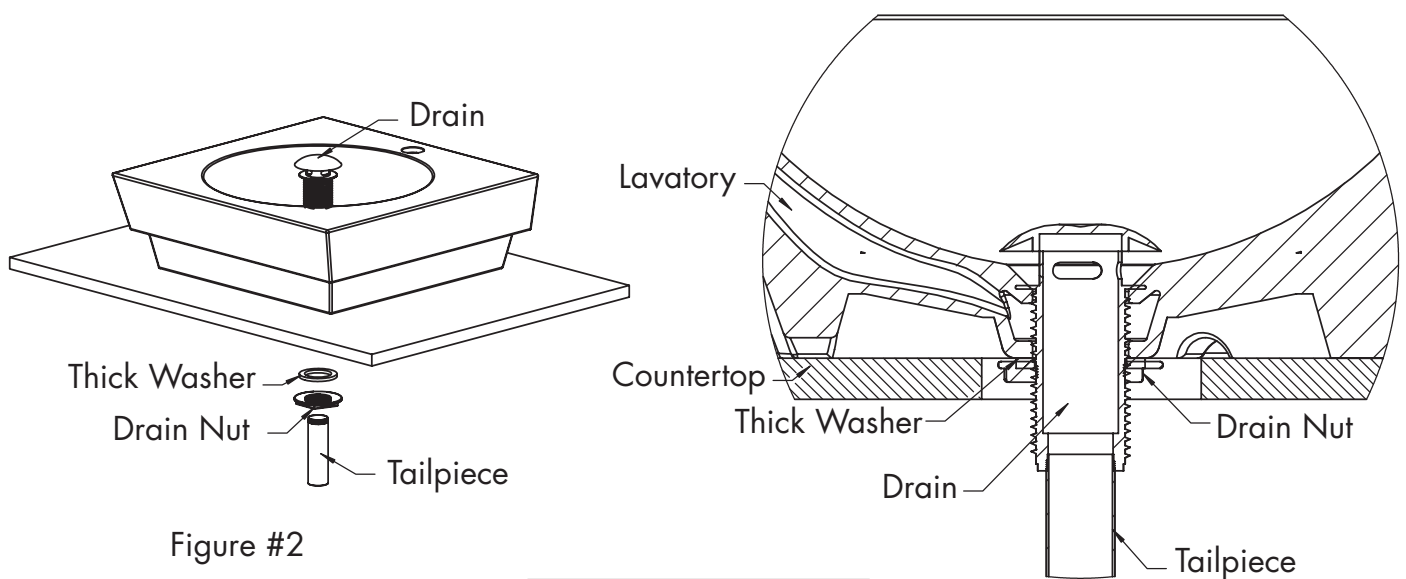

Clearance Hole

Cut Opening

• STEP #2

- o Check for cutout alignment by placing **Lavatory (A)** in desired mounting position.

**INSTALLATION INSTRUCTIONS****• STEP #3**

- Apply Plumber's Putty or Caulking around the underside of rim near the edge as shown.
- Carefully lower **Lavatory** in place, align, and press firmly.
- Wipe off excess sealant.
- Refer to Figure #1.
- **NOTE: ALLOW SEALANT TO SET BEFORE PROCEEDING!**

**• STEP #4**

- **NOTE: DRAIN SHOWN, DECOLAV® 9290 UMBRELLA DRAIN, IS A RECOMMENDED ACCESSORY AND NOT INCLUDED!**
- Install Drain according to manufacturer's installation instructions.
- **NOTE: DO NOT OVERTIGHTEN DRAIN!**
- Refer to Figure #2.