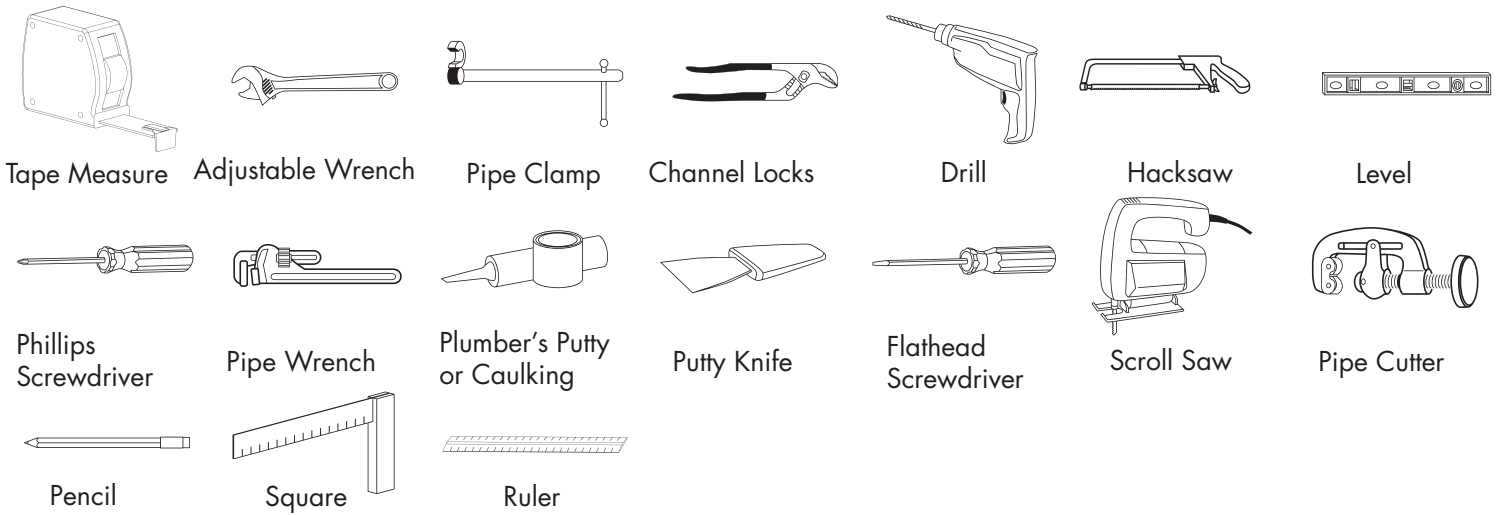

TOOLS REQUIRED