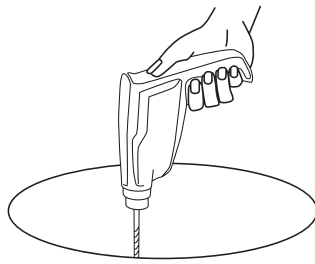

1. Prior to installation, unpack your new DECOLAV® product and inspect it. Keep the product in its original package until you are ready to install it.
2. The wall must be square, plumb and level.
3. Shut the water supply off when replacing an existing fixture. Preparation of the floors and walls, including all additional wall supports, may be required.
4. **Observe all local plumbing and building codes.**
5. It is recommended that this installation be done with a minimum of two people. Do not install this fixture alone.

Customer Service
561-274-2110
www.decolav.com

TOOLS REQUIRED

ROUGHING-IN DIMENSIONS

Customer Service
561-274-2110
www.decolav.com

PARTS

Item	Description	Qty
A	Square Vitreous China Vessel	1

• NOTE: Cutout Template Included

INSTALLATION INSTRUCTIONS

• STEP #1

- o Affix **Template** provided for Countertop at desired location with Cellophane Tape.
- o Mark guidelines on Countertop in several places.
- o Drill a clearance hole approximately ¼" to ½" (0.635cm – 1.27cm) inside the perimeter line of **Template**.
- o Cut opening following the perimeter line of **Template**.
- o **NOTE: FOLLOW PERIMETER LINE OF DESIRED MOUNTING: ABOVE COUNTER OR SEMI-RECESSED.**