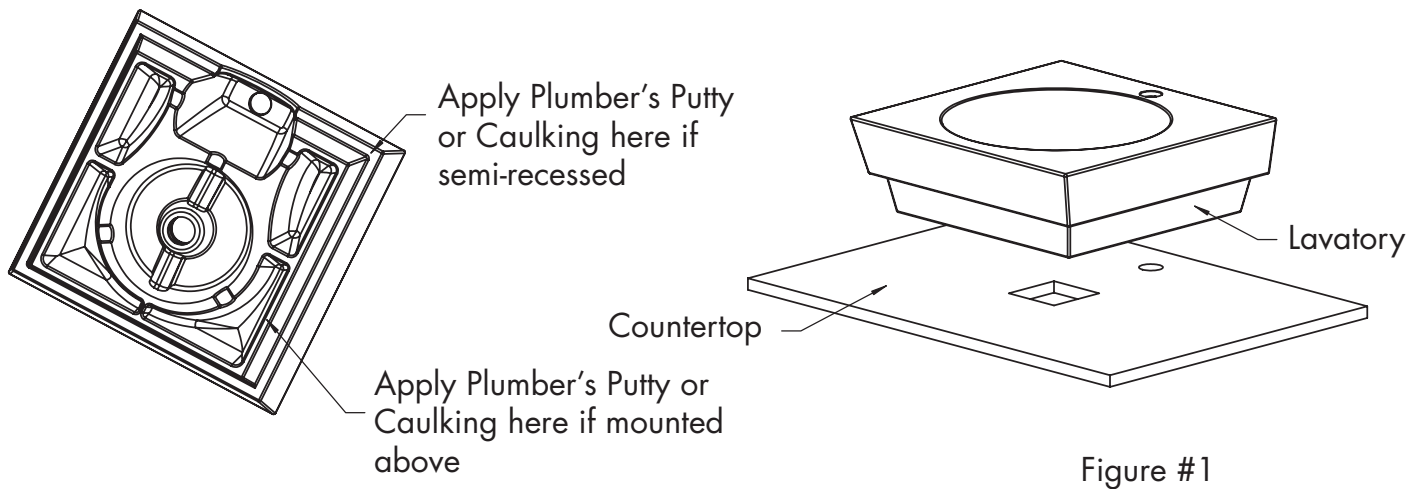

INSTALLATION INSTRUCTIONS

• STEP #3

- Apply Plumber's Putty or Caulking around the underside of rim near the edge as shown.
- Carefully lower **Lavatory** in place, align, and press firmly.
- Wipe off excess sealant.
- Refer to Figure #1.
- **NOTE: ALLOW SEALANT TO SET BEFORE PROCEEDING!**