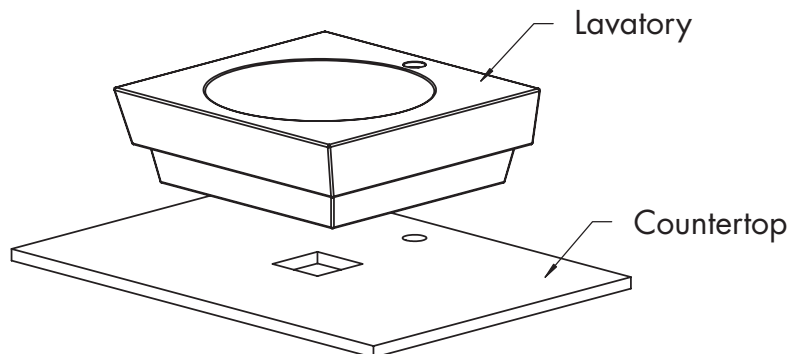

Customer Service
561-274-2110
www.decolav.com

TOOLS REQUIRED

ROUGHING-IN DIMENSIONS

Customer Service
561-274-2110
www.decolav.com

PARTS

Item	Description	Qty
A	Square Vitreous China Vessel	1

• NOTE: Cutout Template Included

INSTALLATION INSTRUCTIONS

• STEP #1

- o Affix **Template** provided for Countertop at desired location with Cellophane Tape.
- o Mark guidelines on Countertop in several places.
- o Drill a clearance hole approximately ¼" to ½" (0.635cm – 1.27cm) inside the perimeter line of **Template**.
- o Cut opening following the perimeter line of **Template**.
- o **NOTE: FOLLOW PERIMETER LINE OF DESIRED MOUNTING: ABOVE COUNTER OR SEMI-RECESSED.**

Clearance Hole

Cut Opening

• STEP #2

- o Check for cutout alignment by placing **Lavatory (A)** in desired mounting position.

**INSTALLATION INSTRUCTIONS****• STEP #3**

- Apply Plumber's Putty or Caulking around the underside of rim near the edge as shown.
- Carefully lower **Lavatory** in place, align, and press firmly.
- Wipe off excess sealant.
- Refer to Figure #1.
- **NOTE: ALLOW SEALANT TO SET BEFORE PROCEEDING!**