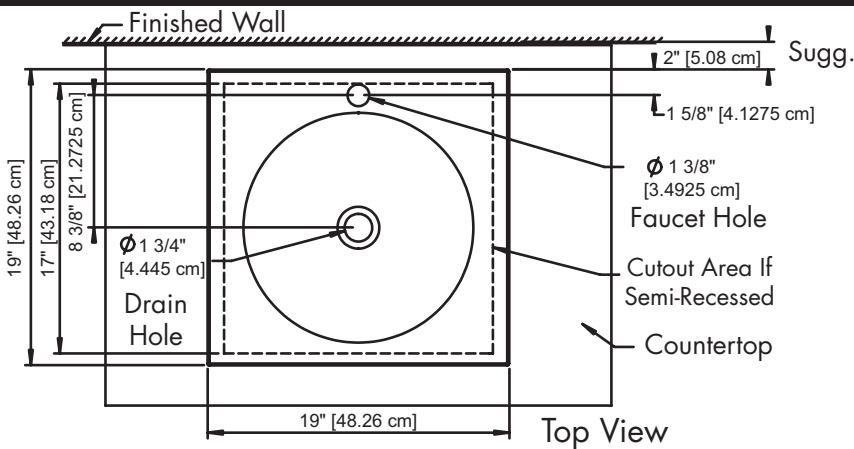

PRODUCT MEASUREMENTS

- Width: 19 inches (48.26 cm)
- Depth: 19 inches (48.26 cm)
- Height: 6.25 inches (15.875 cm)

RECOMMENDED ACCESSORIES

- DECOLAV® 9290 Umbrella Drain or
- DECOLAV® 9296 Grid Drain
- DECOLAV® 9100 Decorative Bottle Trap

1. Prior to installation, unpack your new DECOLAV® product and inspect it. Keep the product in its original package until you are ready to install it.
2. The wall must be square, plumb and level.
3. Shut the water supply off when replacing an existing fixture. Preparation of the floors and walls, including all additional wall supports, may be required.
4. **Observe all local plumbing and building codes.**
5. It is recommended that this installation be done with a minimum of two people. Do not install this fixture alone.

Customer Service
561-274-2110
www.decolav.com

TOOLS REQUIRED

ROUGHING-IN DIMENSIONS

Customer Service
561-274-2110
www.decolav.com

PARTS

Item	Description	Qty
A	Square Vitreous China Vessel	1

• NOTE: Cutout Template Included

INSTALLATION INSTRUCTIONS

• STEP #1

- o Affix **Template** provided for Countertop at desired location with Cellophane Tape.
- o Mark guidelines on Countertop in several places.
- o Drill a clearance hole approximately ¼" to ½" (0.635cm – 1.27cm) inside the perimeter line of **Template**.
- o Cut opening following the perimeter line of **Template**.
- o **NOTE: FOLLOW PERIMETER LINE OF DESIRED MOUNTING: ABOVE COUNTER OR SEMI-RECESSED.**