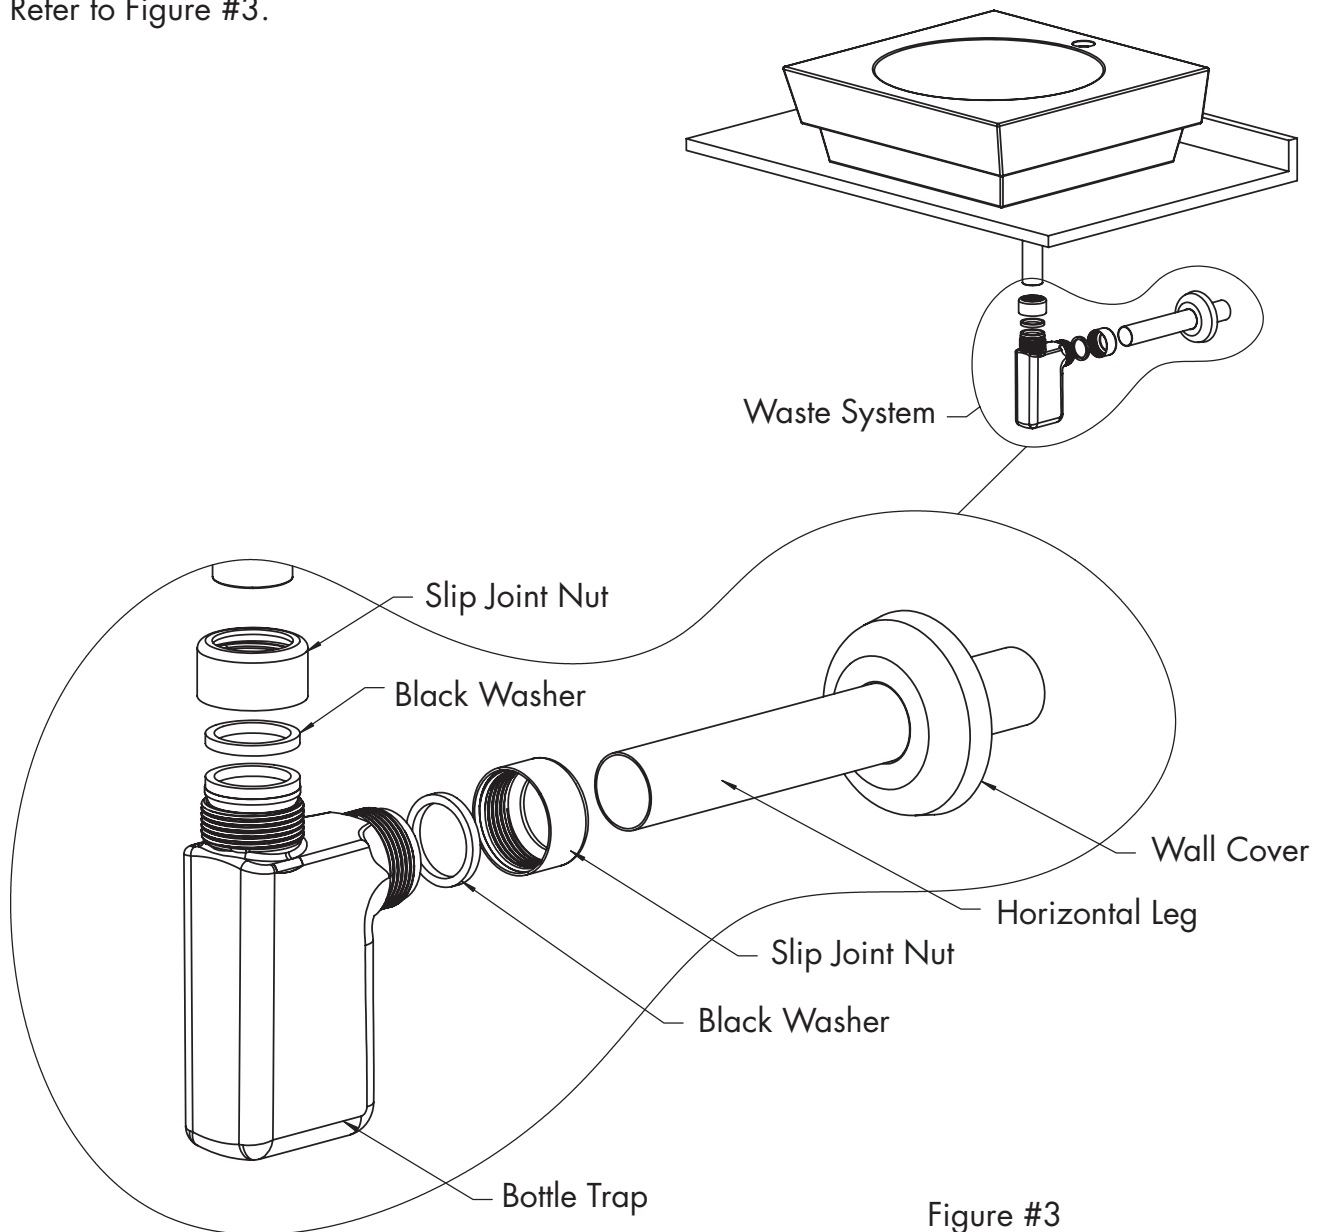

INSTALLATION INSTRUCTIONS

• **STEP #5**

- **NOTE: WASTE SYSTEM SHOWN, DECOLAV® 9100 DECORATIVE BOTTLE TRAP, IS A RECOMMENDED ACCESSORY AND NOT INCLUDED!**
- Install Waste System according to manufacturer's installation instructions.
- Refer to Figure #3.

Figure #3

• **STEP #6**

- Install faucet and water supply according to manufacturer's installation instructions.
- **NOTE: FAUCET AND WATER SUPPLY NOT INCLUDED!**
- Check for leakage.

**CARE AND CLEANING**