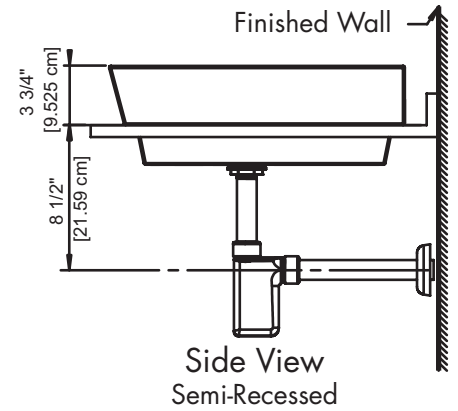

ROUGHING-IN DIMENSIONS

Customer Service
561-274-2110
www.decolav.com