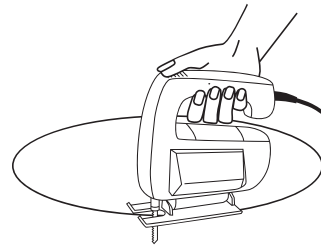

Cut Opening