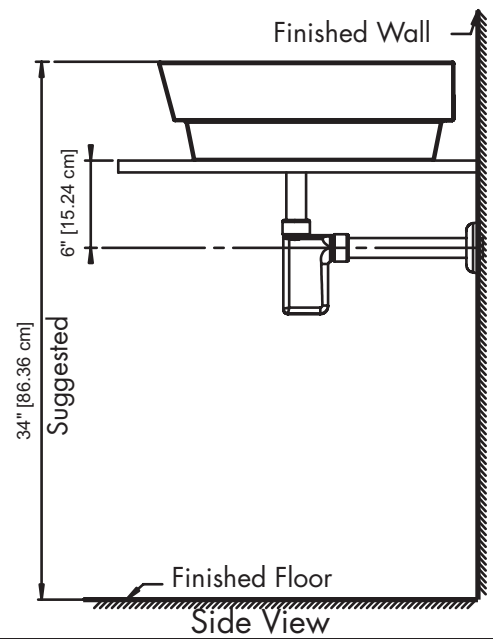

PRODUCT MEASUREMENTS

- Width: 19 inches (48.26 cm)
- Depth: 19 inches (48.26 cm)
- Height: 6.25 inches (15.875 cm)

RECOMMENDED ACCESSORIES

- DECOLAV® 9290 Umbrella Drain or
- DECOLAV® 9296 Grid Drain
- DECOLAV® 9100 Decorative Bottle Trap

1. Prior to installation, unpack your new DECOLAV® product and inspect it. Keep the product in its original package until you are ready to install it.
2. The wall must be square, plumb and level.
3. Shut the water supply off when replacing an existing fixture. Preparation of the floors and walls, including all additional wall supports, may be required.
4. **Observe all local plumbing and building codes.**
5. It is recommended that this installation be done with a minimum of two people. Do not install this fixture alone.

Customer Service
561-274-2110
www.decolav.com

TOOLS REQUIRED

ROUGHING-IN DIMENSIONS

Customer Service
561-274-2110
www.decolav.com

PARTS

Item	Description	Qty
A	Square Vitreous China Vessel	1

• NOTE: Cutout Template Included

INSTALLATION INSTRUCTIONS

• STEP #1

- o Affix **Template** provided for Countertop at desired location with Cellophane Tape.
- o Mark guidelines on Countertop in several places.
- o Drill a clearance hole approximately ¼" to ½" (0.635cm – 1.27cm) inside the perimeter line of **Template**.
- o Cut opening following the perimeter line of **Template**.
- o **NOTE: FOLLOW PERIMETER LINE OF DESIRED MOUNTING: ABOVE COUNTER OR SEMI-RECESSED.**