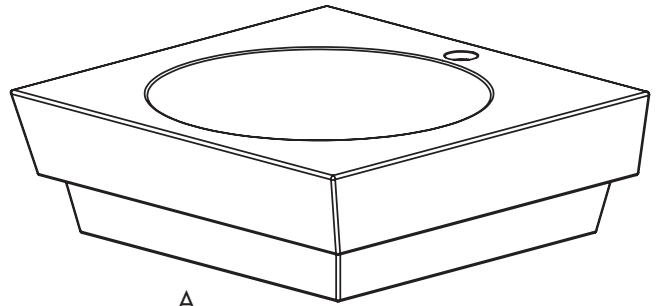

Customer Service
561-274-2110
www.decolav.com

TOOLS REQUIRED

ROUGHING-IN DIMENSIONS

Customer Service
561-274-2110
www.decolav.com

PARTS

Item	Description	Qty
A	Square Vitreous China Vessel	1

• NOTE: Cutout Template Included