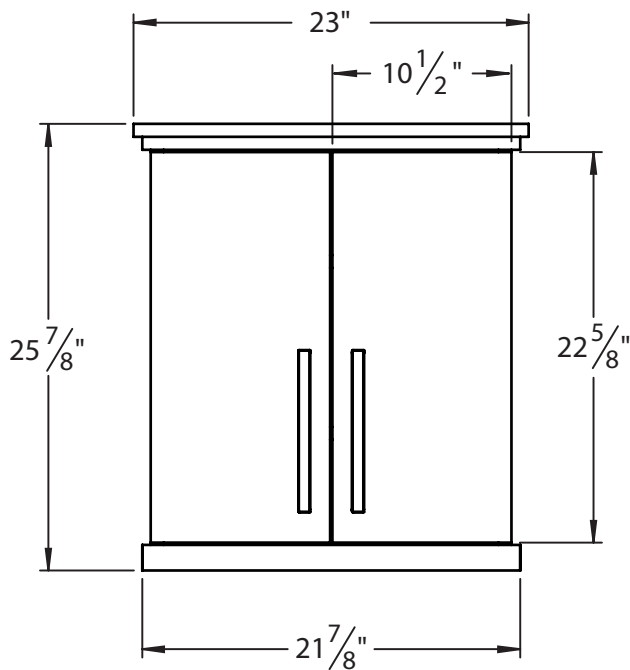

PRODUCT DESCRIPTION

5259 Series 23" Wall Cabinet

- Available in Mahogany (MMG) or Dark Walnut (DWN) Finish
- Solid Wood Frame
- Curved Front Doors
- Satin Nickel Hardware
- Adjustable Interior Shelf

PRODUCT MEASUREMENTS

- Width: 23"
- Depth: 9.5"
- Height: 25.88"

RECOMMENDED ACCESSORIES

- 5257 Vanity
- 9712 Mirror

ROUGHING-IN DIMENSIONS

Note: Due to production and material variances, overall product dimensions may vary by 3/16" - 1/4"

FRONT VIEW

SIDE VIEW