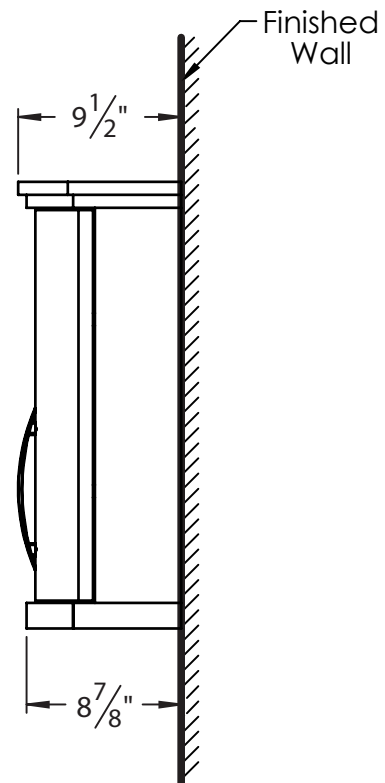

PRODUCT DESCRIPTION

5259 Series 23" Wall Cabinet

- Available in Mahogany (MMG) or Dark Walnut (DWN) Finish
- Solid Wood Frame
- Curved Front Doors
- Satin Nickel Hardware
- Adjustable Interior Shelf

PRODUCT MEASUREMENTS

- Width: 23"
- Depth: 9.5"
- Height: 25.88"

RECOMMENDED ACCESSORIES

- 5257 Vanity
- 9712 Mirror

ROUGHING-IN DIMENSIONS

Note: Due to production and material variances, overall product dimensions may vary by 3/16" - 1/4"

FRONT VIEW

SIDE VIEW