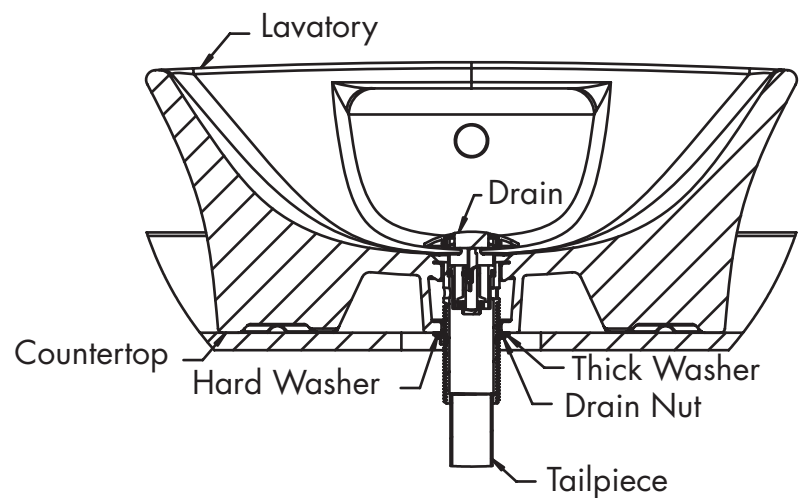

INSTALLATION INSTRUCTIONS

• STEP #1

- o Affix **Template** provided for Countertop at desired location with Cellophane Tape.
- o Mark guidelines on Countertop in several places.
- o Drill a clearance hole approximately 1/4" to 1/2" (0.635cm – 1.27cm) inside the perimeter line of **Template**.
- o Cut opening following the perimeter line of **Template**.

Clearance Hole

Cut Opening

• STEP #2

- o Check for cutout alignment by placing **Lavatory (A)** in desired mounting position.

**INSTALLATION INSTRUCTIONS****• STEP #3**

- Apply Plumber's Putty or Caulking around the underside of rim near the edge as shown.
- Carefully lower **Lavatory** in place, align, and press firmly.
- Wipe off excess sealant.
- Refer to Figure #1.
- **NOTE: ALLOW SEALANT TO SET BEFORE PROCEEDING!**

Figure #1

• STEP #4

- **NOTE: DRAIN SHOWN, DECOLAV® 9297 PUSH BUTTON CLOSING UMBRELLA DRAIN, IS A RECOMMENDED ACCESSORY AND NOT INCLUDED!**
- Install Drain according to manufacturer's installation instructions.
- **NOTE: DO NOT OVERTIGHTEN DRAIN!**
- Refer to Figure #2.