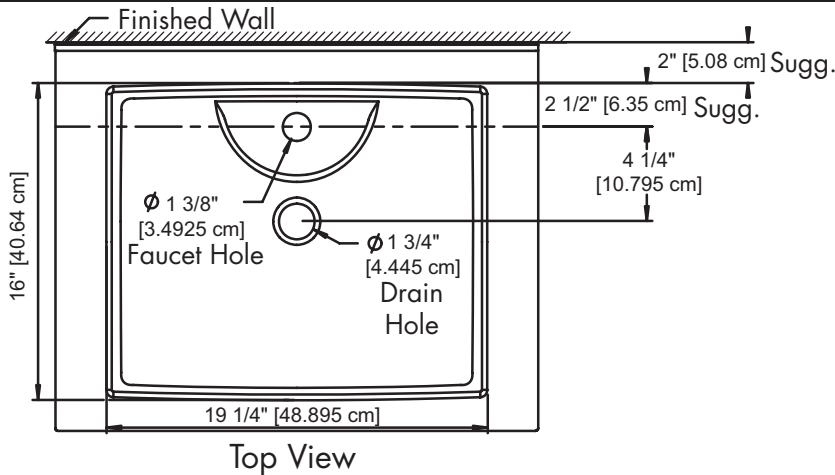

PRODUCT MEASUREMENTS

- Width: 19.25 inches (48.895 cm)
- Depth: 16 inches (40.64 cm)
- Height: 7.75 inches (19.685 cm)

RECOMMENDED ACCESSORIES

- DECOLAV® 9295 Grid Drain or
- DECOLAV® 9297 Push Button Closing Umbrella Drain
- DECOLAV® 9100 Decorative Bottle Trap

1. Prior to installation, unpack your new DECOLAV® product and inspect it. Keep the product in its original package until you are ready to install it.
2. The wall must be square, plumb and level.
3. Shut the water supply off when replacing an existing fixture. Preparation of the floors and walls, including all additional wall supports, may be required.
4. **Observe all local plumbing and building codes.**
5. It is recommended that this installation be done with a minimum of two people. Do not install this fixture alone.

Customer Service
561-274-2110
www.decolav.com

TOOLS REQUIRED

ROUGHING-IN DIMENSIONS

Customer Service
561-274-2110
www.decolav.com

PARTS

Item	Description	Qty
A	Square Vitreous China Vessel with Overflow	1

• NOTE: Cutout Template Included