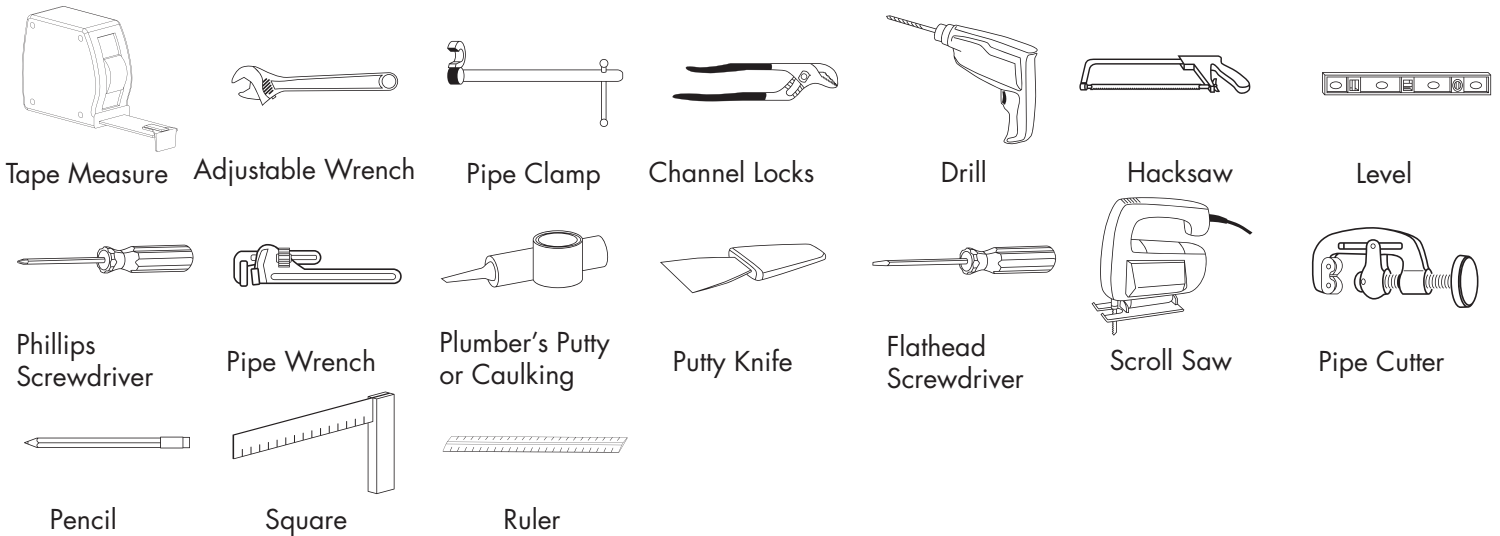

TOOLS REQUIRED