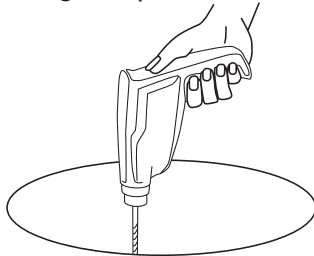

INSTALLATION INSTRUCTIONS

• STEP #1

- o Affix **Template** provided for Countertop at desired location with Cellophane Tape.
- o Mark guidelines on Countertop in several places.
- o Drill a clearance hole approximately 1/4" to 1/2" (0.635cm – 1.27cm) inside the perimeter line of **Template**.
- o Cut opening following the perimeter line of **Template**.

Clearance Hole