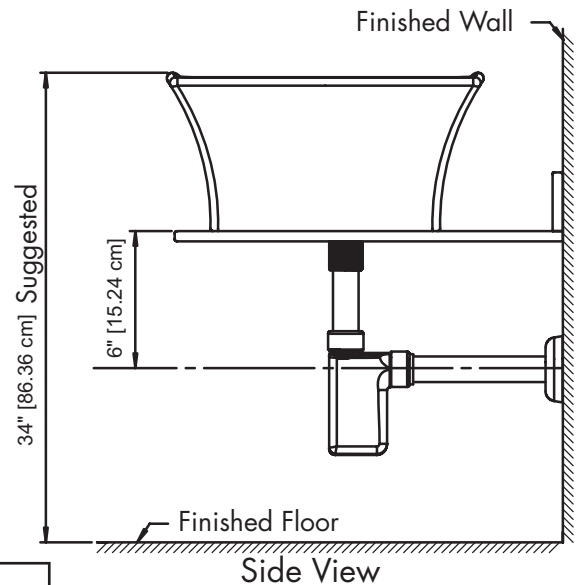

PRODUCT MEASUREMENTS

- Width: 19.25 inches (48.895 cm)
- Depth: 16 inches (40.64 cm)
- Height: 7.75 inches (19.685 cm)

RECOMMENDED ACCESSORIES

- DECOLAV® 9295 Grid Drain or
- DECOLAV® 9297 Push Button Closing Umbrella Drain
- DECOLAV® 9100 Decorative Bottle Trap

1. Prior to installation, unpack your new DECOLAV® product and inspect it. Keep the product in its original package until you are ready to install it.
2. The wall must be square, plumb and level.
3. Shut the water supply off when replacing an existing fixture. Preparation of the floors and walls, including all additional wall supports, may be required.
4. **Observe all local plumbing and building codes.**
5. It is recommended that this installation be done with a minimum of two people. Do not install this fixture alone.

Customer Service
561-274-2110
www.decolav.com

TOOLS REQUIRED

ROUGHING-IN DIMENSIONS

Customer Service
561-274-2110
www.decolav.com

PARTS

Item	Description	Qty
A	Square Vitreous China Vessel with Overflow	1

• NOTE: Cutout Template Included

INSTALLATION INSTRUCTIONS

• STEP #1

- o Affix **Template** provided for Countertop at desired location with Cellophane Tape.
- o Mark guidelines on Countertop in several places.
- o Drill a clearance hole approximately 1/4" to 1/2" (0.635cm – 1.27cm) inside the perimeter line of **Template**.
- o Cut opening following the perimeter line of **Template**.