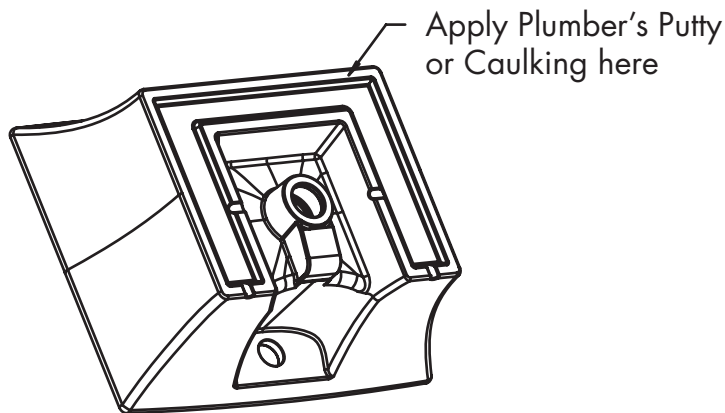

INSTALLATION INSTRUCTIONS

• STEP #1

- o Affix **Template** provided for Countertop at desired location with Cellophane Tape.
- o Mark guidelines on Countertop in several places.
- o Drill a clearance hole approximately 1/4" to 1/2" (0.635cm – 1.27cm) inside the perimeter line of **Template**.
- o Cut opening following the perimeter line of **Template**.

Clearance Hole

Cut Opening

• STEP #2

- o Check for cutout alignment by placing **Lavatory (A)** in desired mounting position.

**INSTALLATION INSTRUCTIONS****• STEP #3**

- Apply Plumber's Putty or Caulking around the underside of rim near the edge as shown.
- Carefully lower **Lavatory** in place, align, and press firmly.
- Wipe off excess sealant.
- Refer to Figure #1.
- **NOTE: ALLOW SEALANT TO SET BEFORE PROCEEDING!**

Figure #1

• STEP #4

- **NOTE: DRAIN SHOWN, DECOLAV® 9297 PUSH BUTTON CLOSING UMBRELLA DRAIN, IS A RECOMMENDED ACCESSORY AND NOT INCLUDED!**
- Install Drain according to manufacturer's installation instructions.
- **NOTE: DO NOT OVERTIGHTEN DRAIN!**
- Refer to Figure #2.