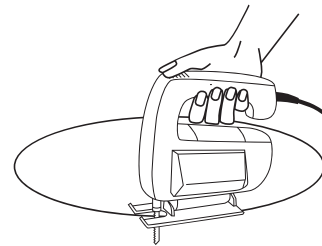

Cut Opening