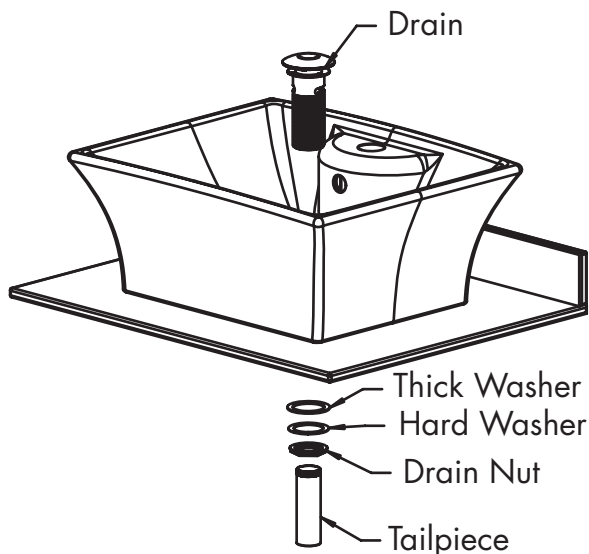

Clearance Hole

Cut Opening

• STEP #2

- o Check for cutout alignment by placing **Lavatory (A)** in desired mounting position.

**INSTALLATION INSTRUCTIONS****• STEP #3**

- Apply Plumber's Putty or Caulking around the underside of rim near the edge as shown.
- Carefully lower **Lavatory** in place, align, and press firmly.
- Wipe off excess sealant.
- Refer to Figure #1.
- **NOTE: ALLOW SEALANT TO SET BEFORE PROCEEDING!**

Figure #1

• STEP #4

- **NOTE: DRAIN SHOWN, DECOLAV® 9297 PUSH BUTTON CLOSING UMBRELLA DRAIN, IS A RECOMMENDED ACCESSORY AND NOT INCLUDED!**
- Install Drain according to manufacturer's installation instructions.
- **NOTE: DO NOT OVERTIGHTEN DRAIN!**
- Refer to Figure #2.