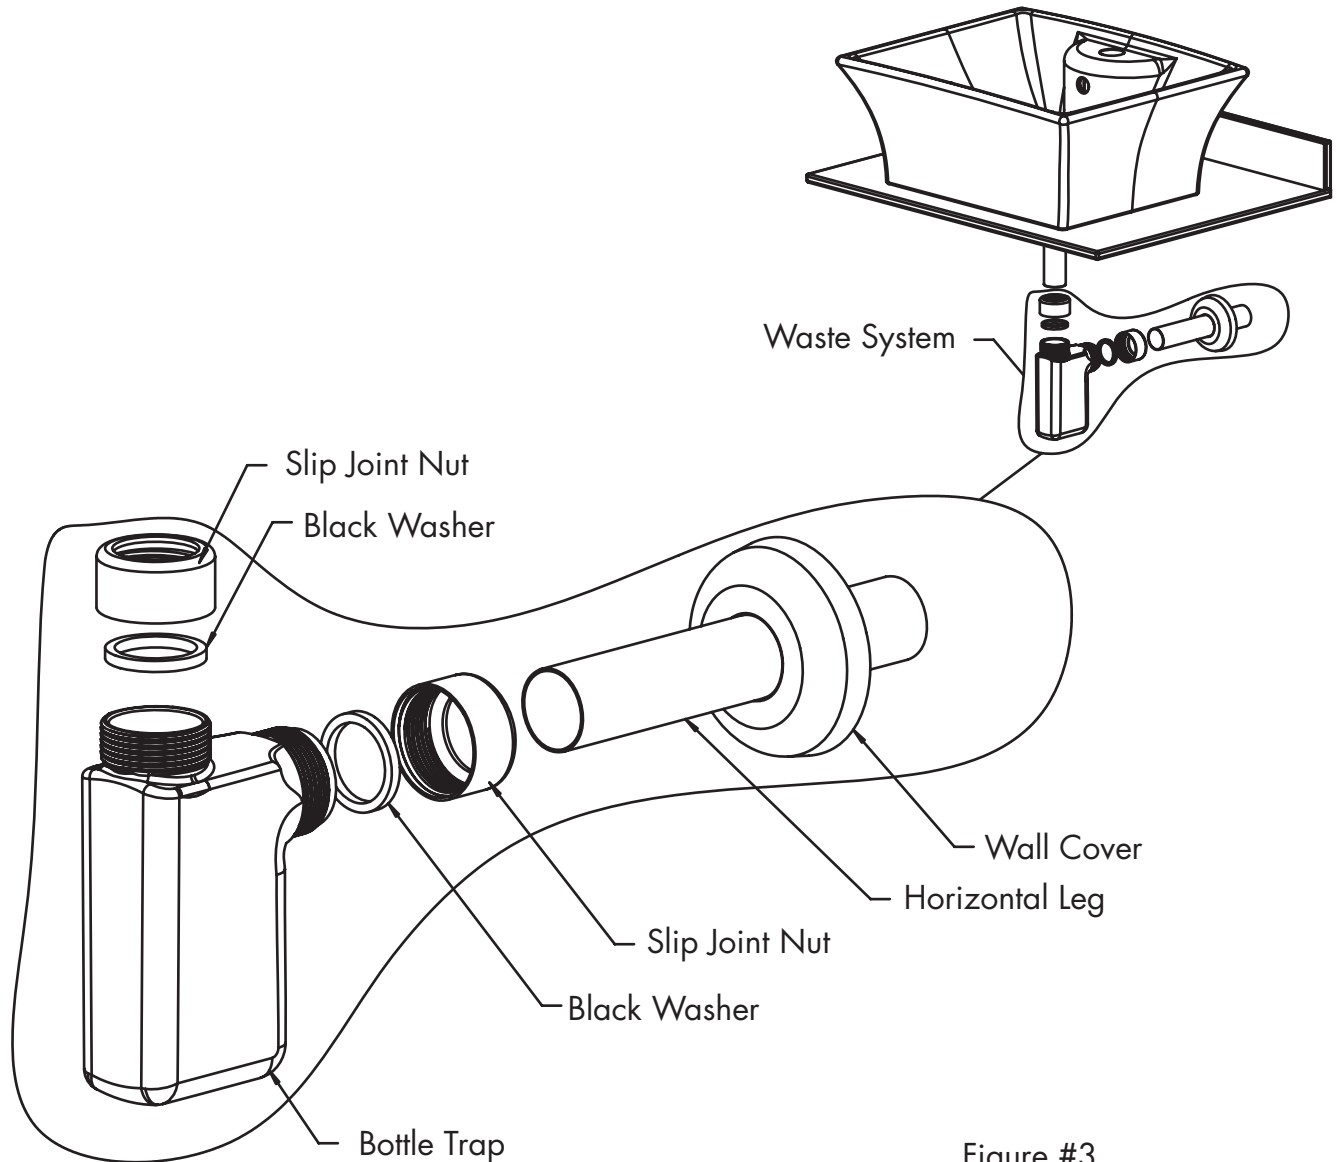

Figure #1

• STEP #4

- **NOTE: DRAIN SHOWN, DECOLAV® 9297 PUSH BUTTON CLOSING UMBRELLA DRAIN, IS A RECOMMENDED ACCESSORY AND NOT INCLUDED!**
- Install Drain according to manufacturer's installation instructions.
- **NOTE: DO NOT OVERTIGHTEN DRAIN!**
- Refer to Figure #2.

**INSTALLATION INSTRUCTIONS****• STEP #5**

- **NOTE: WASTE SYSTEM SHOWN, DECOLAV® 9100 DECORATIVE BOTTLE TRAP, IS A RECOMMENDED ACCESSORY AND NOT INCLUDED!**
- Install Waste System according to manufacturer's installation instructions.
- Refer to Figure #3.

Figure #3

• STEP #6

- Install faucet and water supply according to manufacturer's installation instructions.
- **NOTE: FAUCET AND WATER SUPPLY NOT INCLUDED!**
- Check for leakage.

**CARE AND CLEANING**

- **DO NOT OVERTIGHTEN DRAIN.** Overtightening of the drain can damage your DECOLAV® product.
- **DO NOT** clean the product with Detergents, Acid, Abrasives, Harsh Cleaners or a cloth with a coarse surface (S.O.S.® Pads, Scotch Brite® Pads). This is good advice for any plumbing fixture regardless of material.
- **DO NOT** leave any cleaning agents other than water on your DECOLAV® product.
- **DO NOT** allow your DECOLAV® product to unnecessarily encounter other solid objects.
- **DO** clean your DECOLAV® product. Wipe with a damp cloth and dry with a soft cloth. If necessary, a general mild soap and water solution can be used. Use a mild furniture polish to clean wood frame.
- **DO** clean underside of your DECOLAV® product with mild soap and water ONLY.
- **DO** wipe your DECOLAV® product with a clean, dry, soft cloth after each use, as it will limit water spots, especially in hard water areas.
- **DO** clean your DECOLAV® mirror. Wipe with a glass cleaner and a clean soft cloth. Use a mild furniture polish to clean wood frame.
- **DECOLAV® recommends proper sealing of ALL natural stone products PRIOR TO INSTALLATION.**