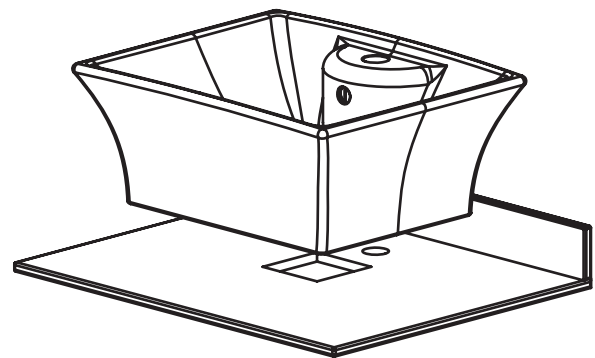

Clearance Hole

Cut Opening

• STEP #2

- o Check for cutout alignment by placing **Lavatory (A)** in desired mounting position.

**INSTALLATION INSTRUCTIONS****• STEP #3**

- Apply Plumber's Putty or Caulking around the underside of rim near the edge as shown.
- Carefully lower **Lavatory** in place, align, and press firmly.
- Wipe off excess sealant.
- Refer to Figure #1.
- **NOTE: ALLOW SEALANT TO SET BEFORE PROCEEDING!**