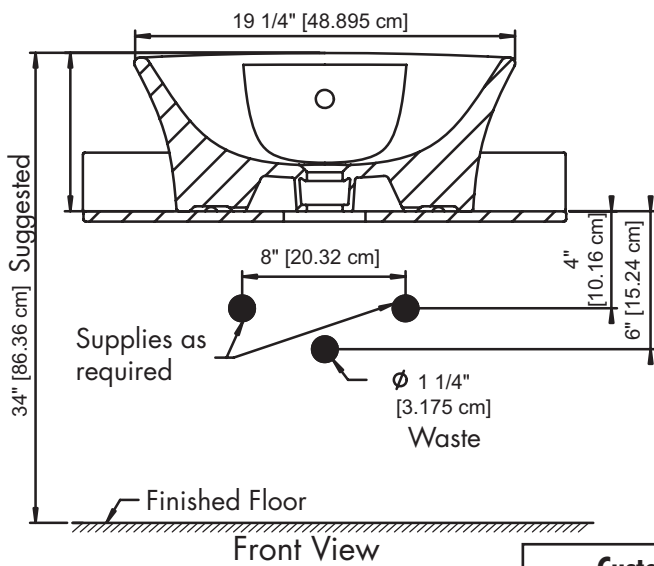

PRODUCT MEASUREMENTS

- Width: 19.25 inches (48.895 cm)
- Depth: 16 inches (40.64 cm)
- Height: 7.75 inches (19.685 cm)

RECOMMENDED ACCESSORIES

- DECOLAV® 9295 Grid Drain or
- DECOLAV® 9297 Push Button Closing Umbrella Drain
- DECOLAV® 9100 Decorative Bottle Trap

1. Prior to installation, unpack your new DECOLAV® product and inspect it. Keep the product in its original package until you are ready to install it.
2. The wall must be square, plumb and level.
3. Shut the water supply off when replacing an existing fixture. Preparation of the floors and walls, including all additional wall supports, may be required.
4. **Observe all local plumbing and building codes.**
5. It is recommended that this installation be done with a minimum of two people. Do not install this fixture alone.

Customer Service
561-274-2110
www.decolav.com

TOOLS REQUIRED

ROUGHING-IN DIMENSIONS

Customer Service
561-274-2110
www.decolav.com

PARTS

Item	Description	Qty
A	Square Vitreous China Vessel with Overflow	1

• NOTE: Cutout Template Included

INSTALLATION INSTRUCTIONS

• STEP #1

- o Affix **Template** provided for Countertop at desired location with Cellophane Tape.
- o Mark guidelines on Countertop in several places.
- o Drill a clearance hole approximately 1/4" to 1/2" (0.635cm – 1.27cm) inside the perimeter line of **Template**.
- o Cut opening following the perimeter line of **Template**.