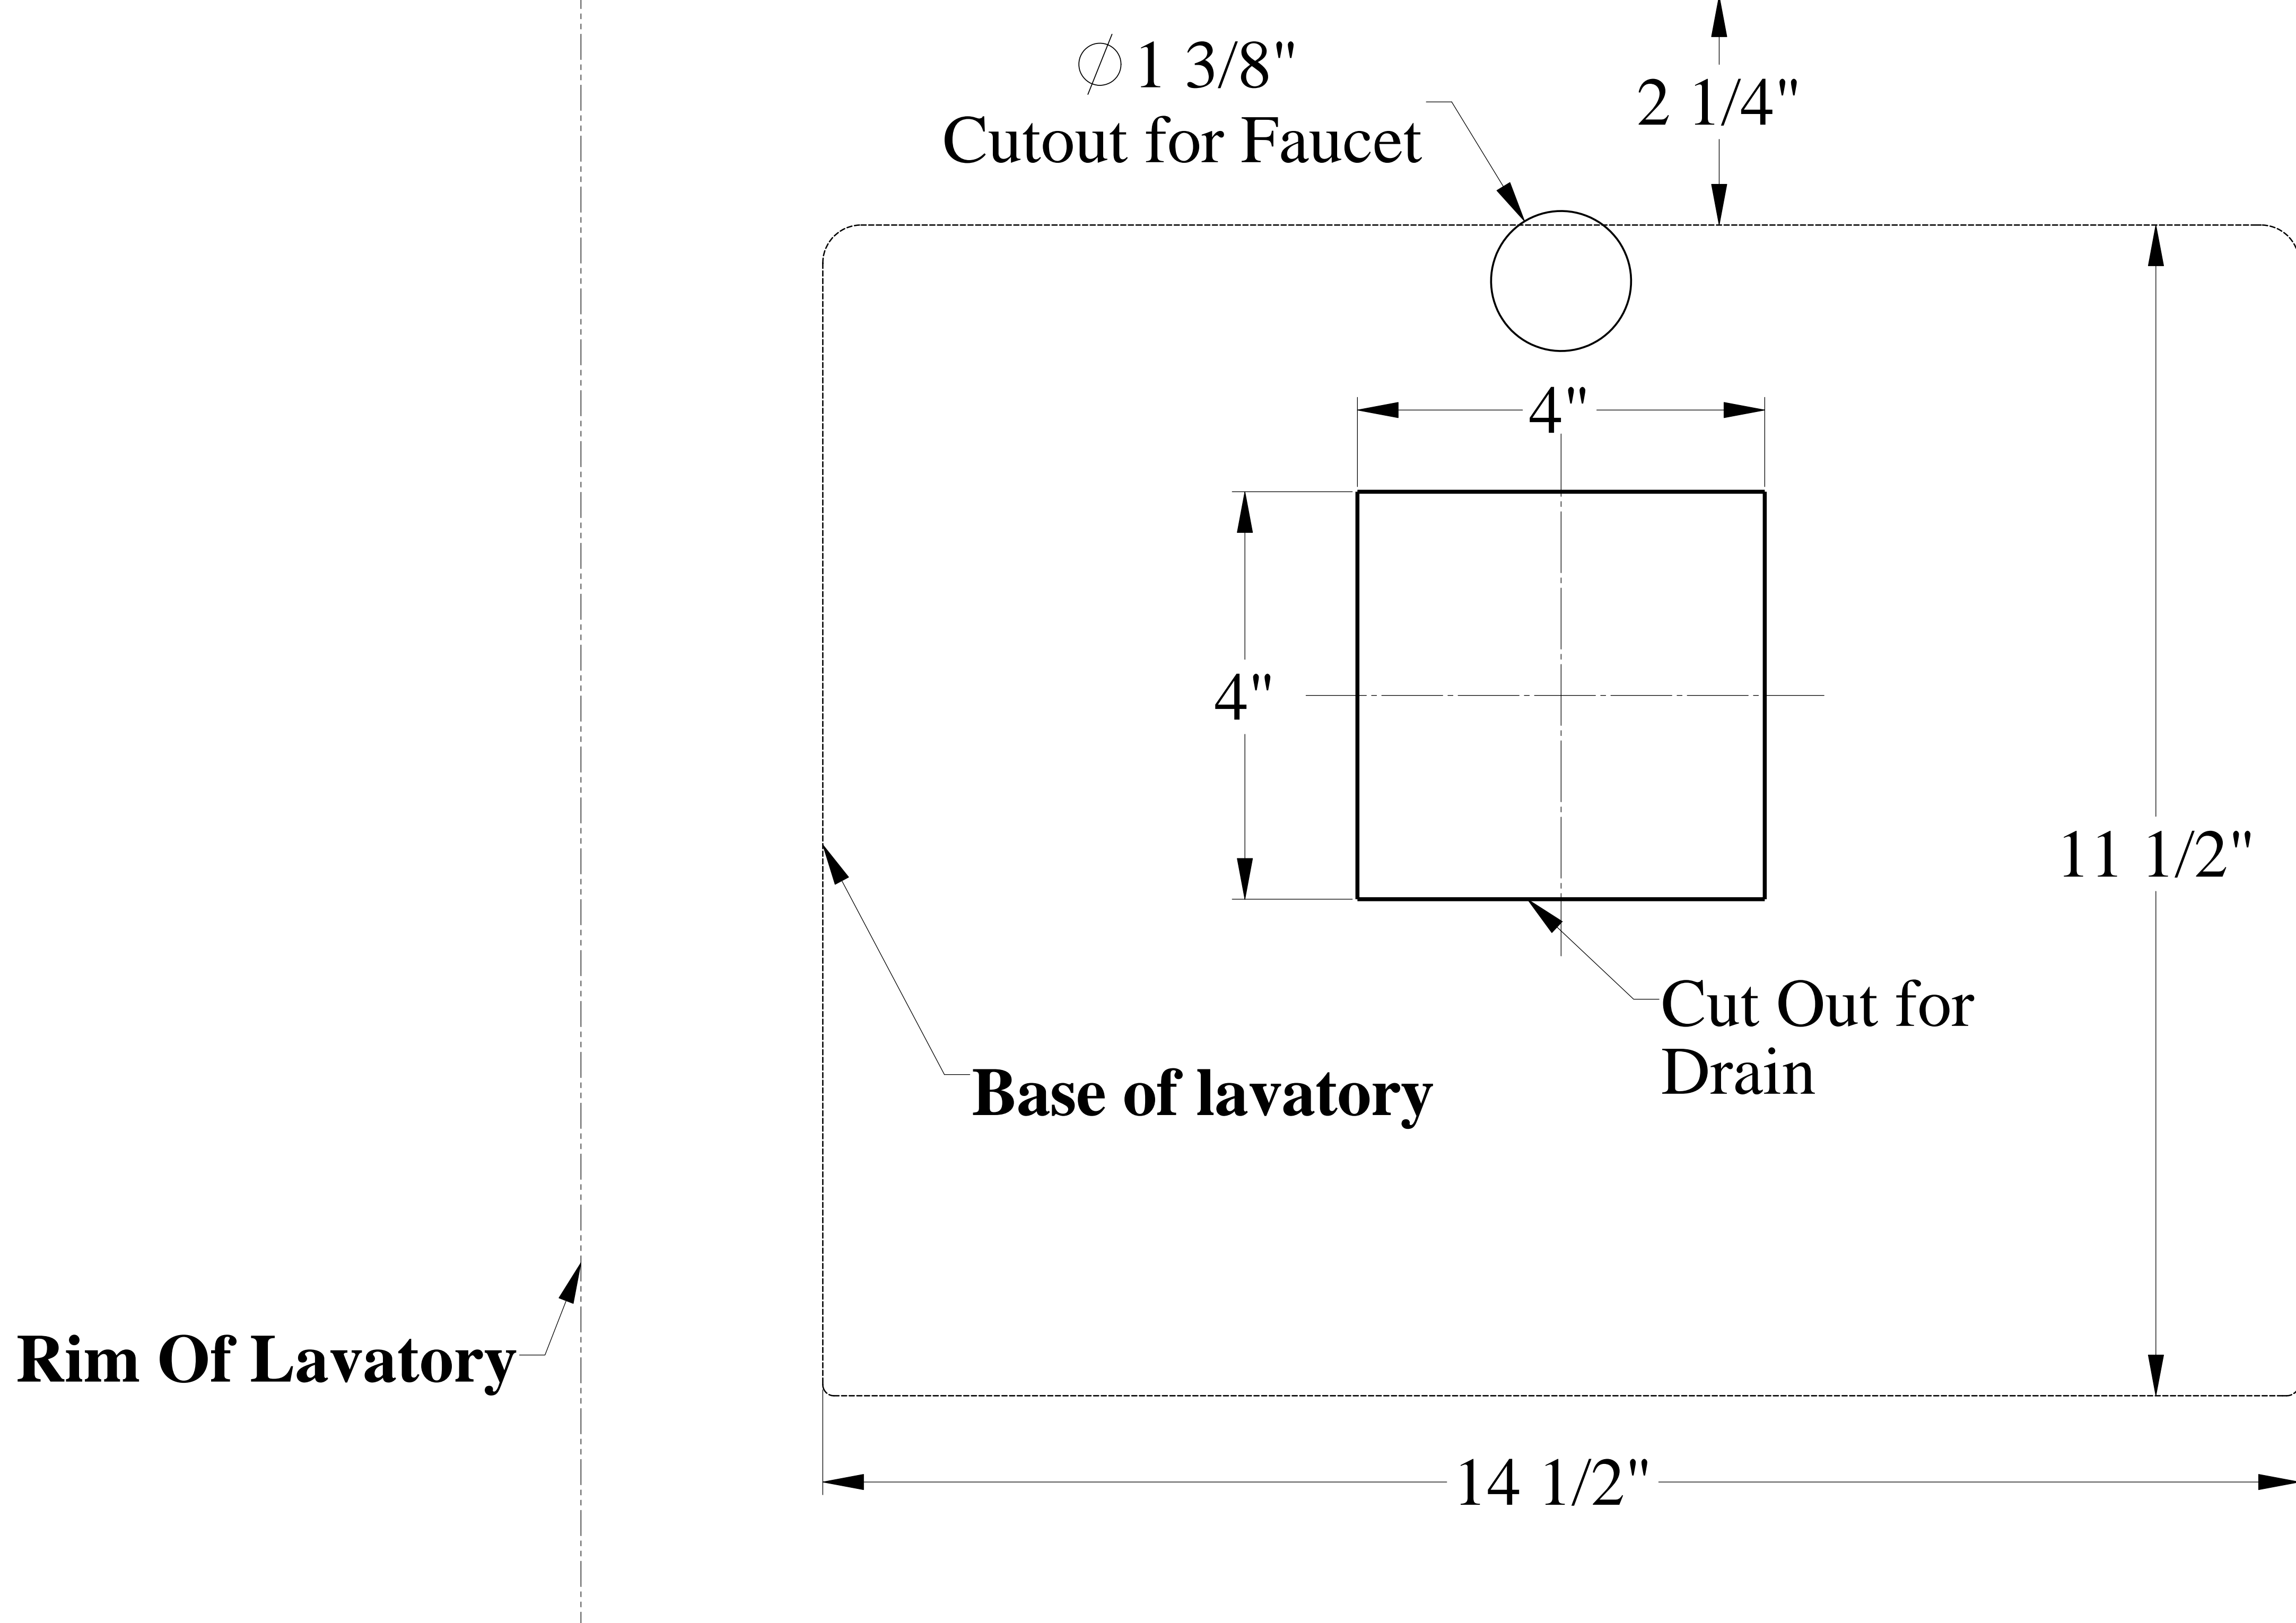

Finished Wall

OPTIONAL

When plotting template full size:
Make sure horizontal and vertical dimensions
match the dimensions labeled in the template

DECOLAV®

**Cut-Out Template
For Model No. 1430**