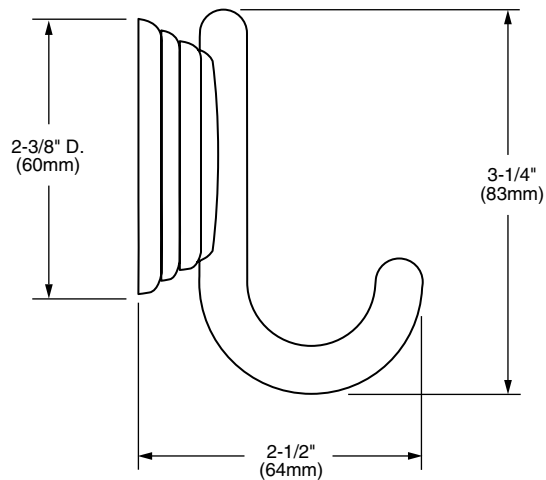

**Features:**

- Solid Brass Construction
- Concealed Mounting

	Product Number
Robe Hook	508/010

Available Finishes:	Finish Code
Polished Chrome	100
Old Bronze	105
UltraBrass	113
Brushed Nickel	144
Platinum Nickel	150
Diamond (PVD)	167
Antique Nickel	444

IMPORTANT: These measurements are subject to change or cancellation. No responsibility is assumed for use of superseded or voided pages.