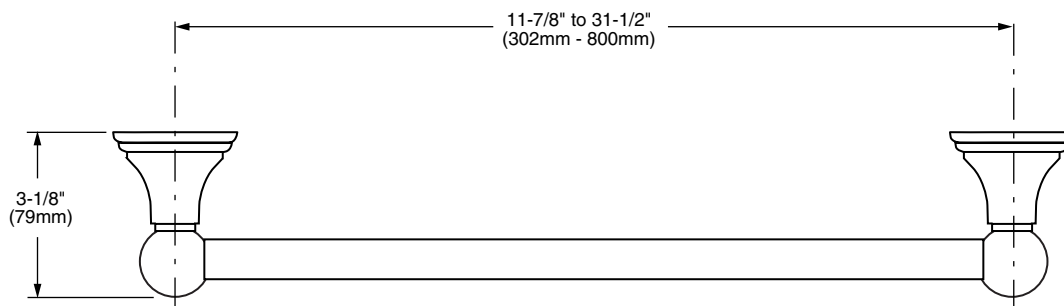

Features:

- Solid Brass Construction
- Concealed Mounting

	Product Number
Towel Bar - 11 7/8"	508/300
Towel Bar - 18 1/8"	508/460
Towel Bar - 23 5/8"	508/600
Towel Bar - 31 1/2"	508/800

Available Finishes:	Finish Code
Polished Chrome	100
Old Bronze	105
UltraBrass	113
Brushed Nickel	144
Platinum Nickel	150
Diamond (PVD)	167
Antique Nickel	444

IMPORTANT: These measurements are subject to change or cancellation. No responsibility is assumed for use of superseded or voided pages.