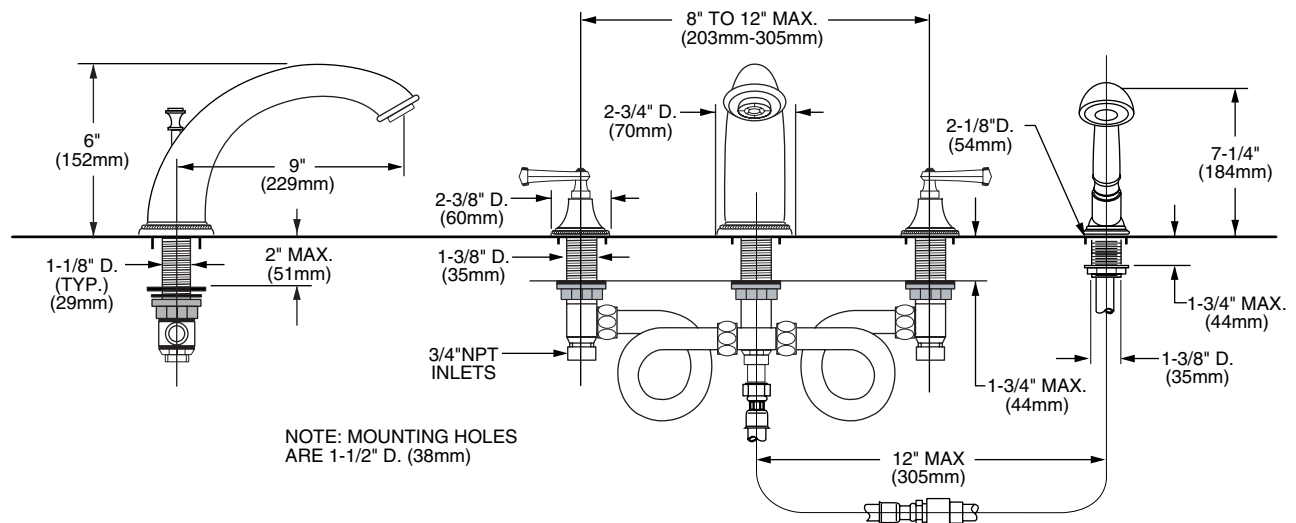

IMPORTANT: These measurements are subject to change or cancellation. No responsibility is assumed for use of superseded or voided pages.