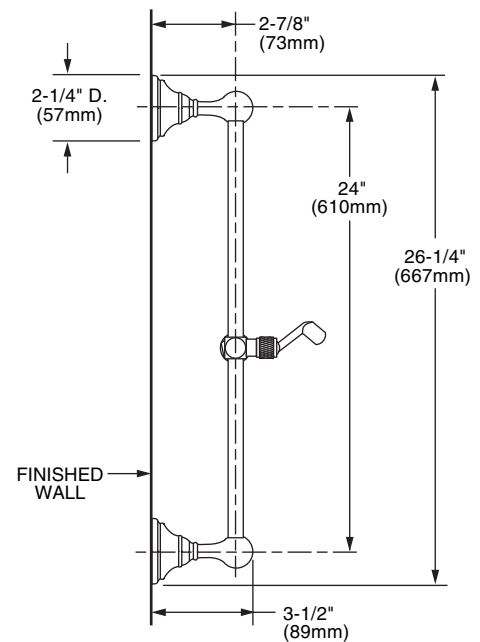

Pictured: 842/027 Hand Shower Set on Adjustable Bar

Maximum Hand Shower Flow Rate: 2.5 gpm (9.5L/min)

**Features:**

- 5 ft. (1.5m) Metal Hose
- Hand Shower includes flow restrictor

Rough & Trim Options	Product Number
Hand Shower	842/008
Complete Personal Hand Shower Set - - Includes Hand Shower, Wall Elbow, Hose & Wall Bracket	842/127
Complete Personal Hand Shower Set on Adjustable Bar - -Includes Hand Shower, Wall Elbow, Hose & Adjustable Bar	842/027
Adjustable Hand Shower Bar Only	842/034

Available Finishes:	Finish Code
Polished Chrome	100
Old Bronze	105
Brushed Nickel	144
Platinum Nickel	150
Antique Nickel	444

**HAND SHOWER**

**ADJUSTABLE BAR**

ROUGH-IN DIAGRAM FOR **WALL BRACKET AND WALL ELBOW** SHOWN ON REVERSE SIDE

### CODES & STANDARDS

These products meet and exceed the following codes and standards:

**ASME A112.18.1**

**CSA B125**

**WALL BRACKET**

**WALL ELBOW**

**IMPORTANT:** These measurements are subject to change or cancellation. No responsibility is assumed for use of superseded or voided pages.