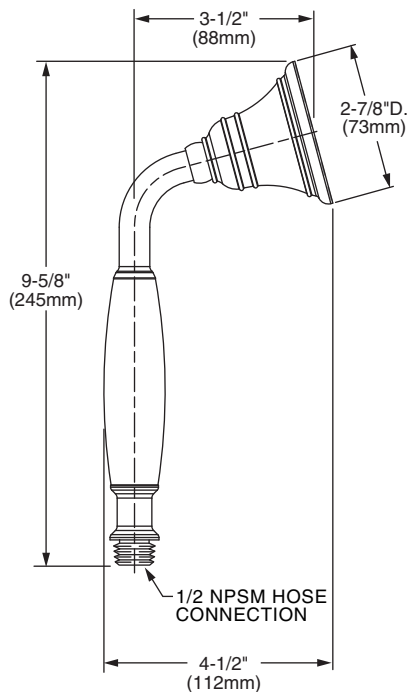

Pictured: 842/027 Hand Shower Set on Adjustable Bar

Maximum Hand Shower Flow Rate: 2.5 gpm (9.5L/min)

**Features:**

- 5 ft. (1.5m) Metal Hose
- Hand Shower includes flow restrictor

Rough & Trim Options	Product Number
Hand Shower	842/008
Complete Personal Hand Shower Set - - Includes Hand Shower, Wall Elbow, Hose & Wall Bracket	842/127
Complete Personal Hand Shower Set on Adjustable Bar - -Includes Hand Shower, Wall Elbow, Hose & Adjustable Bar	842/027
Adjustable Hand Shower Bar Only	842/034

Available Finishes:	Finish Code
Polished Chrome	100
Old Bronze	105
Brushed Nickel	144
Platinum Nickel	150
Antique Nickel	444

**HAND SHOWER**

**ADJUSTABLE BAR**

ROUGH-IN DIAGRAM FOR **WALL BRACKET AND WALL ELBOW** SHOWN ON REVERSE SIDE

### CODES & STANDARDS

These products meet and exceed the following codes and standards:

**ASME A112.18.1**

**CSA B125**

**WALL BRACKET**

**WALL ELBOW**

**IMPORTANT:** These measurements are subject to change or cancellation. No responsibility is assumed for use of superseded or voided pages.