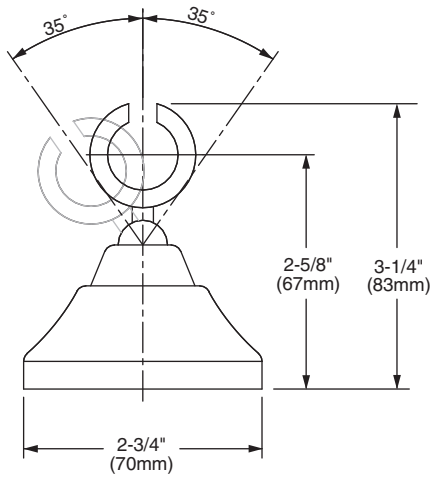

Pictured: 842/027 Hand Shower Set on Adjustable Bar

Maximum Hand Shower Flow Rate: 2.5 gpm (9.5L/min)

**Features:**

- 5 ft. (1.5m) Metal Hose
- Hand Shower includes flow restrictor

Rough & Trim Options	Product Number
Hand Shower	842/008
Complete Personal Hand Shower Set - - Includes Hand Shower, Wall Elbow, Hose & Wall Bracket	842/127
Complete Personal Hand Shower Set on Adjustable Bar - -Includes Hand Shower, Wall Elbow, Hose & Adjustable Bar	842/027
Adjustable Hand Shower Bar Only	842/034

Available Finishes:	Finish Code
Polished Chrome	100
Old Bronze	105
Brushed Nickel	144
Platinum Nickel	150
Antique Nickel	444

**HAND SHOWER**

**ADJUSTABLE BAR**

ROUGH-IN DIAGRAM FOR **WALL BRACKET AND WALL ELBOW** SHOWN ON REVERSE SIDE

### CODES & STANDARDS

These products meet and exceed the following codes and standards:

**ASME A112.18.1**

**CSA B125**

**WALL BRACKET**

**WALL ELBOW**

**IMPORTANT:** These measurements are subject to change or cancellation. No responsibility is assumed for use of superseded or voided pages.