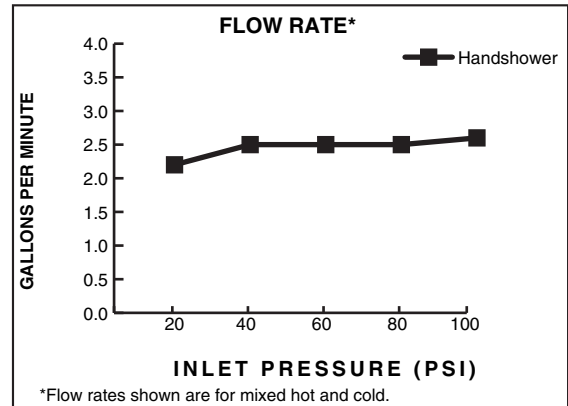

CODES & STANDARDS

These products meet and exceed the following codes and standards:

ASME A112.18.1

CSA B125

WALL BRACKET