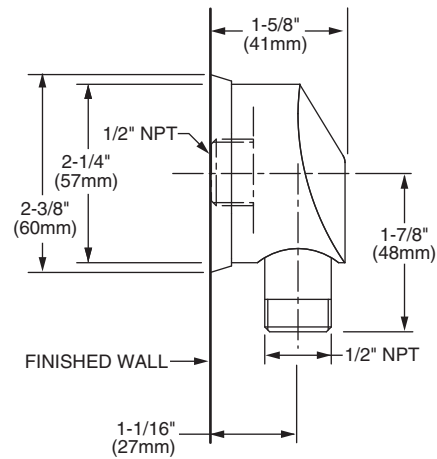

Pictured: 842/027 Hand Shower Set on Adjustable Bar

Maximum Hand Shower Flow Rate: 2.5 gpm (9.5L/min)

**Features:**

- 5 ft. (1.5m) Metal Hose
- Hand Shower includes flow restrictor

Rough & Trim Options	Product Number
Hand Shower	842/008
Complete Personal Hand Shower Set - - Includes Hand Shower, Wall Elbow, Hose & Wall Bracket	842/127
Complete Personal Hand Shower Set on Adjustable Bar - -Includes Hand Shower, Wall Elbow, Hose & Adjustable Bar	842/027
Adjustable Hand Shower Bar Only	842/034

### CODES & STANDARDS

These products meet and exceed the following codes and standards:

**ASME A112.18.1**

**CSA B125**

**WALL BRACKET**

**WALL ELBOW**

**IMPORTANT:** These measurements are subject to change or cancellation. No responsibility is assumed for use of superseded or voided pages.