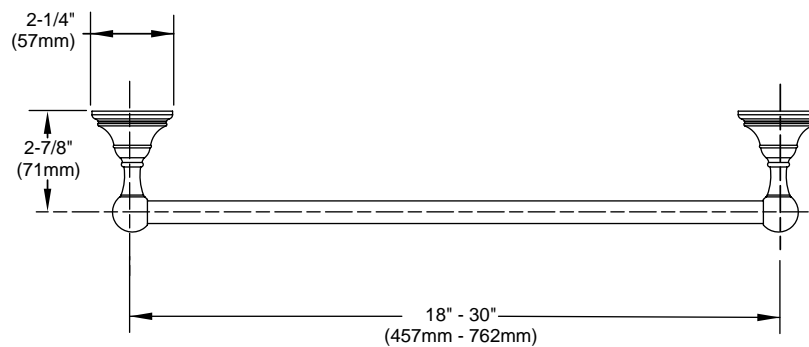

Features:

- Solid Brass Construction
- Concealed Mounting

| | Product Number |
|--------------------------|----------------|
| Hatteras Towel Bar - 18" | 042/460 |
| Hatteras Towel Bar - 24" | 042/600 |
| Hatteras Towel Bar - 30" | 042/800 |

| Available Finishes: | |
|---------------------|-----|
| Polished Chrome | 100 |
| Brushed Nickel | 144 |
| Platinum Nickel | 150 |

IMPORTANT: Dimensions of faucets are nominal and may vary within the range of tolerances established by ANSI Standard A112.18.1
These Measurements are subject to change or cancellation. No responsibility is assumed for use of superseded or voided pages.