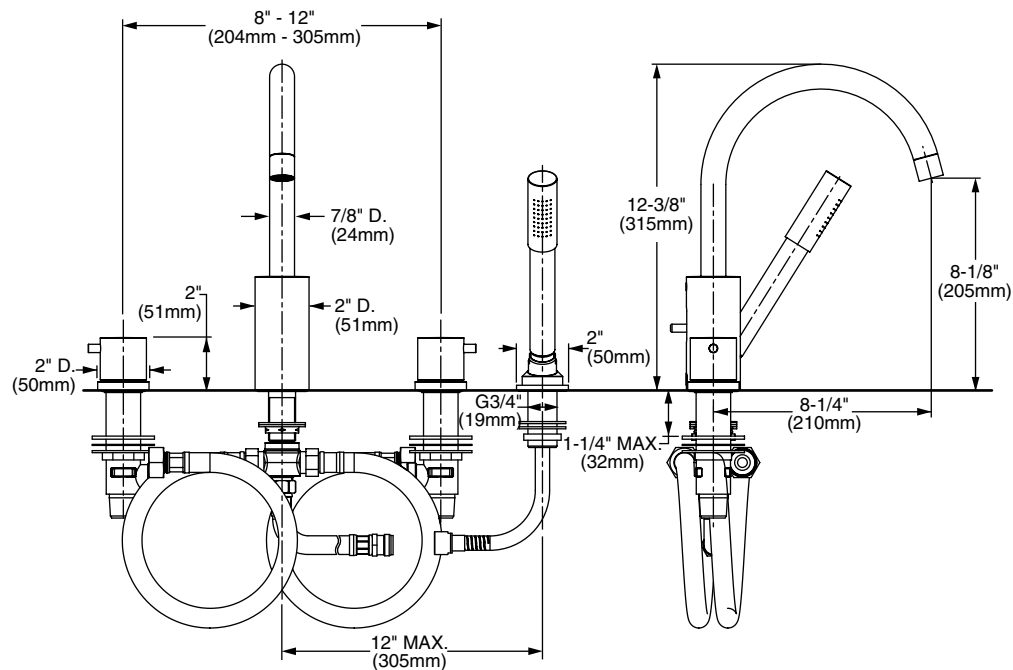

### Features:

- European Minimalist Design
- Cast brass spout and valves
- Ceramic disc valve cartridge
- Hand shower features 5 ft. (1.5m) metal hose

Maximum Flow Rate: 2.2 GPM (8.3L/min)

	Handle Type	Product Number
Børma by Jado Roman Tub Set	Knob	814/083
Børma by Jado Roman Tub Set w/Hand Shower	Knob	814/084

Available Finishes:	Finish Code
Polished Chrome	100

**IMPORTANT:** These measurements are subject to change or cancellation. No responsibility is assumed for use of superseded or voided pages.