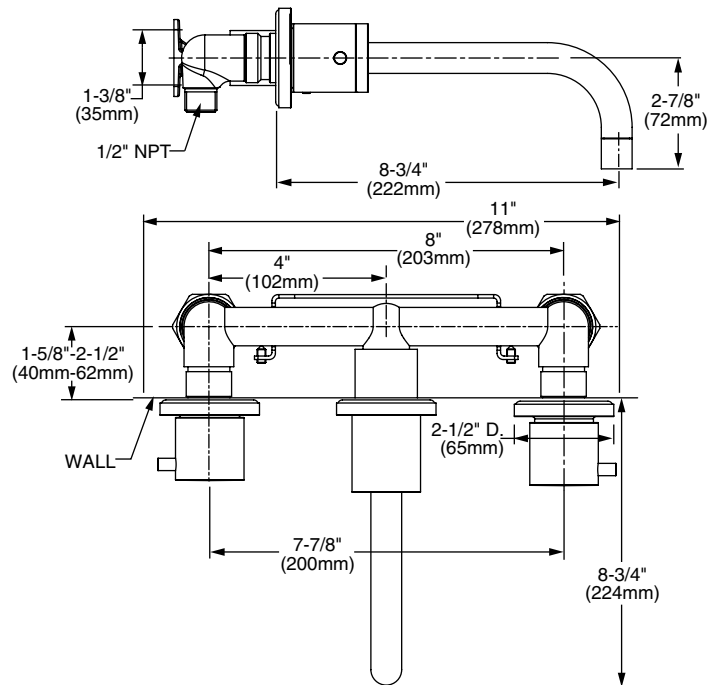

Features:

- European Minimalist Design
- Cast brass spout and side valves
- Ceramic disc valve cartridge

Maximum Flow Rate: 2.2 GPM (8.3L/min)

Kit Options	Handle Type	Product Number
Børma by Jado Two-Handle Wall Mount Faucet (includes Rough & Trim)	Knob	814/802

Available Finishes:	Finish Code
Polished Chrome	100

Rough & Trim Options	Handle Type	Product Number
Trim Only		814/175
Rough Only		899/997/191

IMPORTANT: These measurements are subject to change or cancellation. No responsibility is assumed for use of superseded or voided pages.