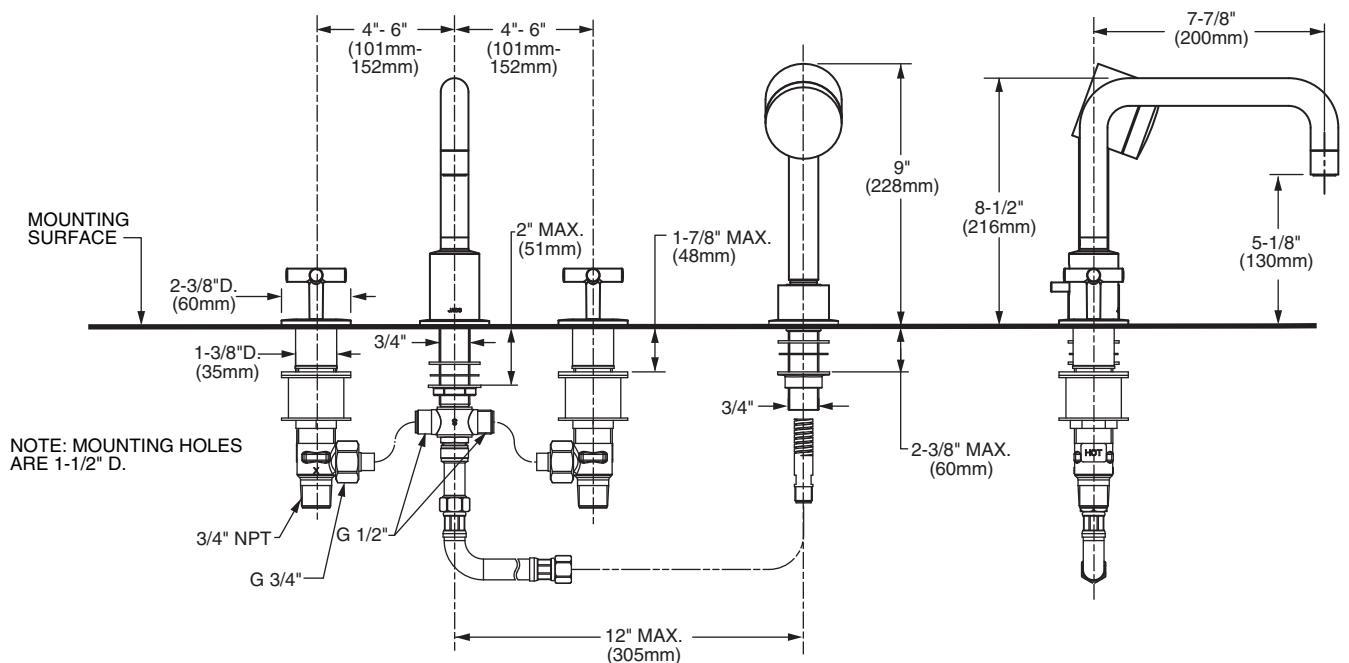

Features:

- Cast brass spout and valves
- Ceramic disc valve cartridge
- Flexible hose connections for 8"-12" installations
- Available with or without hand shower
- Hand shower features 6-1/2 ft (2m) metal hose

Pictured: 832/084 Roman Tub Set with Hand Shower

Maximum Flow Rate: 2.5 GPM (9.5L/min)

	Handle Type	Product Number
Roman Tub Set	Cross	832/083
Roman Tub Set w/ Hand Shower	Cross	832/084

Available Finishes:	Finish Code
Polished Chrome	100
UltraSteel (PVD)	355

IMPORTANT: These measurements are subject to change or cancellation. No responsibility is assumed for use of superseded or voided pages.

CODES & STANDARDS

These products meet and exceed the following codes and standards: