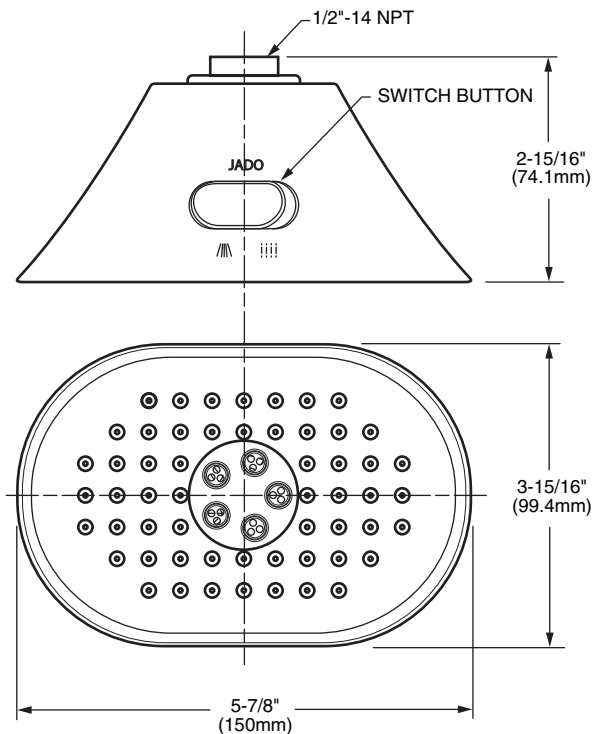

### Features:

- 1/2" NPT
- Brass Construction
- Two functions; spray and center massage
- Unique toggle button to switch functions
- Easy clean rubber nozzles

Maximum Flow Rate: 2.5 GPM (9.5L/min)

	Product Number
2 Function Showerhead	860/085

Available Finishes:	Finish Code
Polished Chrome	100
Old Bronze	105
Brushed Nickel	144
Platinum Nickel	150
Diamond (PVD)	167
Ultra Steel (PVD)	355
Antique Nickel	444

**IMPORTANT:** These measurements are subject to change or cancellation. No responsibility is assumed for use of superseded or voided pages.