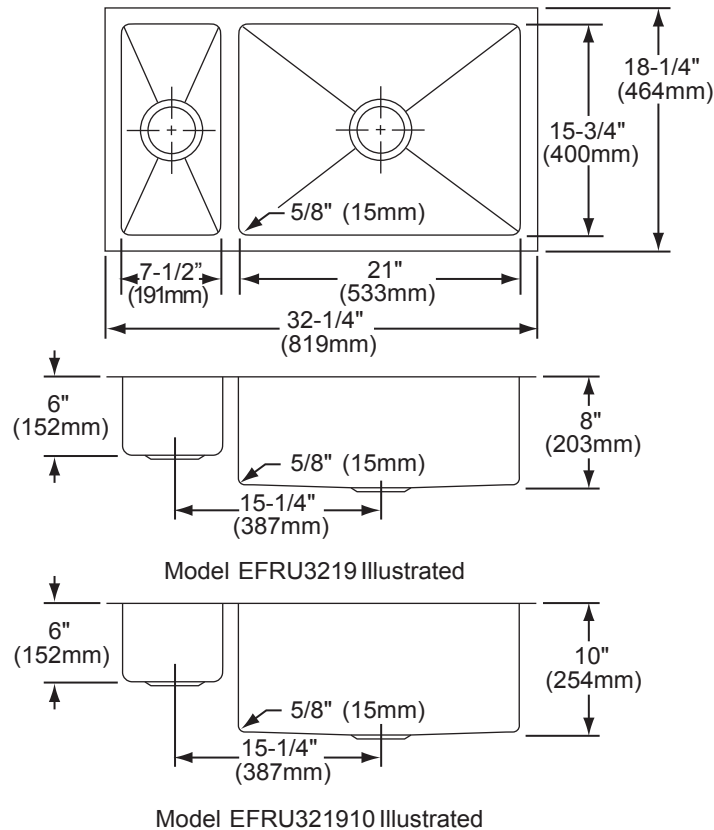

DESIGN FEATURES

Bowl Depth: 8" (203mm) large bowl, 6" (152mm) small bowl (EFRU3219), 10" (254mm) large bowl, 6" (152mm) small bowl (EFRU321910).

Coved Corners: Approximately 5/8" (15mm).

Finish: Exposed surfaces have a Polished Satin Finish.

Avado™

Undermount Double Bowl Sink

Models EFRU3219 and EFRU321910

SINK DIMENSIONS*

Model Number	Overall		Inside Small Bowl			Inside Large Bowl			Cutout in Countertop	Minimum Cabinet Size
	L	W	L	W	D	L	W	D		
EFRU3219	32 ¹ / ₄ (819mm)	18 ¹ / ₄ (464mm)	7 ¹ / ₂ (191mm)	15 ³ / ₄ (400mm)	6 (152mm)	21 (533mm)	15 ³ / ₄ (400mm)	8 (203mm)	See Template**	36 (914mm)
EFRU321910	32 ¹ / ₄ (819mm)	18 ¹ / ₄ (464mm)	7 ¹ / ₂ (191mm)	15 ³ / ₄ (400mm)	6 (152mm)	21 (533mm)	15 ³ / ₄ (400mm)	10 (254mm)	See Template**	36 (914mm)

*Length is left to right. Width is front to back

**Template is packed with every sink.

In keeping with our policy of continuing product improvement, Elkay reserves the right to change product specifications without notice. Please visit elkayusa.com for most current version of Elkay product specification sheets.