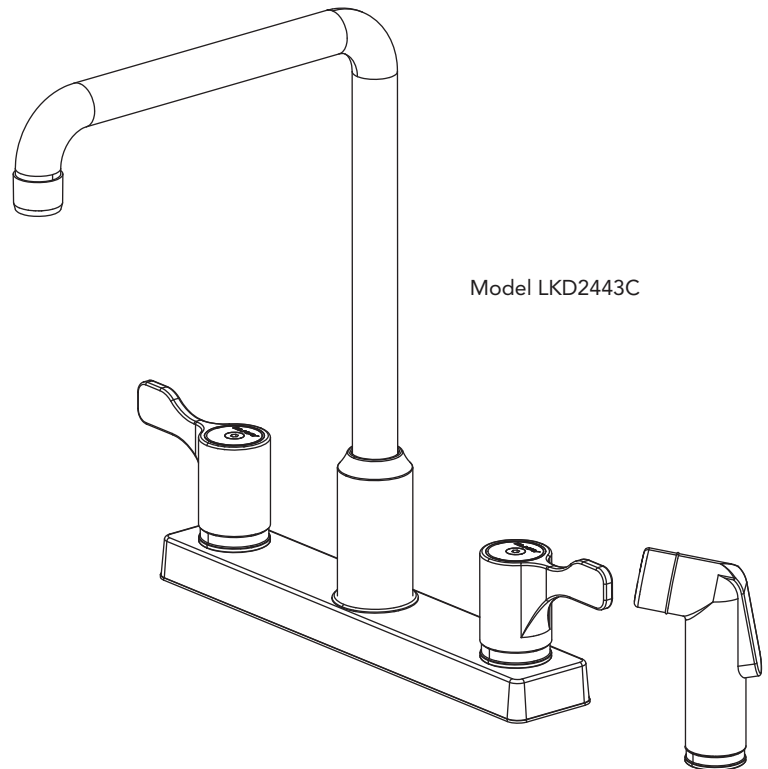

FEATURES

Model LKD2443C

- Four hole, deck mounted escutcheon, dual handle mixing faucet
 - Four 1-1/4" (32mm) diameter faucet holes required
 - Maximum countertop thickness is 1-1/8" (28mm)
- Full swing spout with restricted flow aerator
- Highly polished, chrome plated finish
- Removeable cartridge
- 1/2" (13mm) I.P. connections on 8" (203mm) centers.
- All operating parts are replaceable from above deck.
- Retractable spray and hose.
- Ship Wt. 4 lbs. (1.8Kg)
- Maximum flow rate
 - 2.5 GPM/9.5 L/min at 80 P.S.I.G.
 - 2.2 GPM/8.3 L/min at 60 P.S.I.G.

Model LKD2442C

- Same as LKD2443C except less retractable spray and hose.
- Requires 3 faucet holes.
- Ship Wt. 3-1/4 lbs. (1.4Kg)

Model LKD2442BHC

- Same as LKD2442C except with 4" (102mm) handles.
- Ship Wt. 3-3/4 lbs. (1.6Kg)

WARRANTY

- Limited Lifetime

COMPLIES WITH:

- ADA
- ANSI/NSF61 - Certified
- ASME 112.18.1/CSA B125-01
- CA AB1953/VT S152

Hi-Arc® Dual Handle Kitchen Faucet Models LKD2442C, LKD2442BHC and LKD2443C

SEE OTHER SIDE FOR REPLACEMENT PARTS

REPLACEMENT PARTS

Hi-Arc® Dual Handle Kitchen Faucet
Models LKD2442C, LKD2442BHC and LKD2443C

ITEM	PART #	DESCRIPTION
1	0000000680	2.6" Blade Handle
2	0000000682	Cartridges
3	0000000686	360° Swing Spout Repair Kit
4	0000000688	Aerator
5	0000000689	Diverter Valve