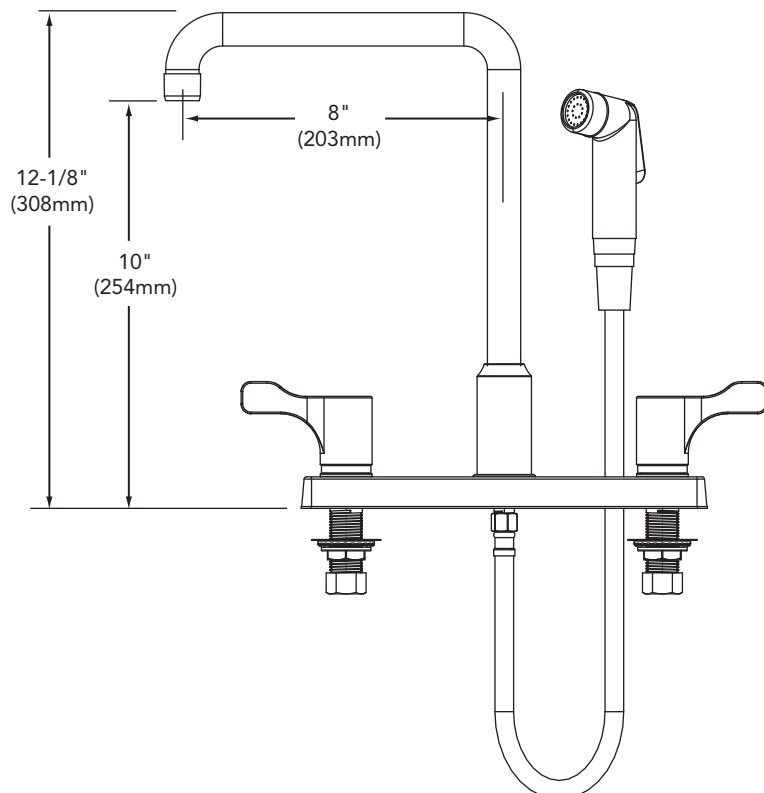

FEATURES

Model LKD2443C

- Four hole, deck mounted escutcheon, dual handle mixing faucet
  - Four 1-1/4" (32mm) diameter faucet holes required
  - Maximum countertop thickness is 1-1/8" (28mm)
- Full swing spout with restricted flow aerator
- Highly polished, chrome plated finish
- Removeable cartridge
- 1/2" (13mm) I.P. connections on 8" (203mm) centers.
- All operating parts are replaceable from above deck.
- Retractable spray and hose.
- Ship Wt. 4 lbs. (1.8Kg)
- Maximum flow rate
  - 2.5 GPM/9.5 L/min at 80 P.S.I.G.
  - 2.2 GPM/8.3 L/min at 60 P.S.I.G.

Model LKD2442C

- Same as LKD2443C except less retractable spray and hose.
- Requires 3 faucet holes.
- Ship Wt. 3-1/4 lbs. (1.4Kg)

Model LKD2442BHC

- Same as LKD2442C except with 4" (102mm) handles.
- Ship Wt. 3-3/4 lbs. (1.6Kg)

WARRANTY

- Limited Lifetime

COMPLIES WITH:

- ADA
- ANSI/NSF61 - Certified
- ASME 112.18.1/CSA B125-01
- CA AB1953/VT S152

Hi-Arc® Dual Handle Kitchen Faucet Models LKD2442C, LKD2442BHC and LKD2443C

SEE OTHER SIDE FOR REPLACEMENT PARTS