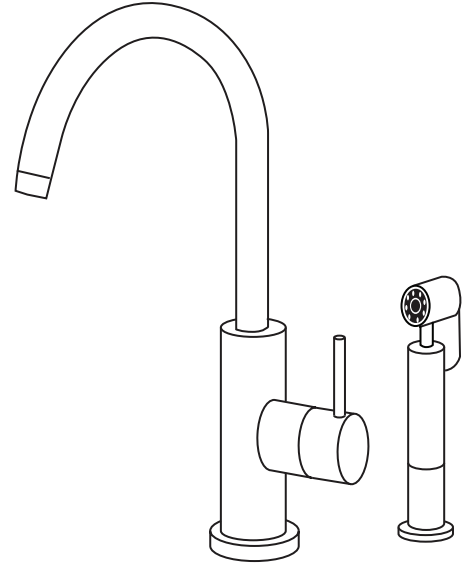

FEATURES

Model LK7921SSS

- Single hole top mount installation
  - 1-1/2" (38mm) faucet hole required
  - Maximum countertop thickness 2-1/2" (64mm)
- Stain stainless steel finish, single-lever faucet
- 360° swing spout
- Ceramic disc cartridge
- Stainless steel construction
- Flexible braided stainless steel supply hoses with 1/2"-14 NPT female fittings
- Ship Wt. 6.6 lbs. (3Kg)
- Due to the weight of this faucet, Elkay recommends that it be installed to an 18" (457mm) gauge stainless steel sink (or heavier) or to a solid surface countertop
- Maximum flow rate
  - 2.5 GPM/9.5 L/min at 80 P.S.I.G.
  - 2.2 GPM/8.3 L/min at 60 P.S.I.G.

Model LK7922SSS

- Same as LK7921SSS except with a retractable side spray
- Two hole top mount installation
  - One 1-1/2" (38mm) diameter faucet holes required for faucet and one 1-1/4" (32mm) diameter faucet holes required for side spray
  - Maximum countertop thickness 2-1/2" (64mm)
- Ship Wt. 7 lbs. (3.2Kg)

Allure® Single Handle Kitchen Faucet Models LK7921SSS and LK7922SSS

Model LK7922SSS

WARRANTY

- Limited Lifetime

COMPLIES WITH:

- ADA
- ANSI/NSF61 - Certified
- ASME 112.18.1/CSA B125.1 - Certified
- CA AB1953/VT S152
- cUPC - Certified
- UPC - Certified