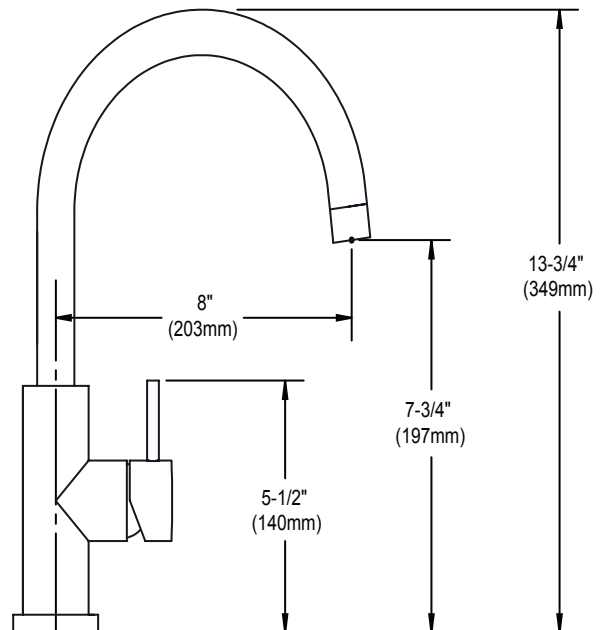

FEATURES

Model LK7921SSS

- Single hole top mount installation
 - 1-1/2" (38mm) faucet hole required
 - Maximum countertop thickness 2-1/2" (64mm)
- Stain stainless steel finish, single-lever faucet
- 360° swing spout
- Ceramic disc cartridge
- Stainless steel construction
- Flexible braided stainless steel supply hoses with 1/2"-14 NPT female fittings
- Ship Wt. 6.6 lbs. (3Kg)
- Due to the weight of this faucet, Elkay recommends that it be installed to an 18" (457mm) gauge stainless steel sink (or heavier) or to a solid surface countertop
- Maximum flow rate
 - 2.5 GPM/9.5 L/min at 80 P.S.I.G.
 - 2.2 GPM/8.3 L/min at 60 P.S.I.G.

Model LK7922SSS

- Same as LK7921SSS except with a retractable side spray
- Two hole top mount installation
 - One 1-1/2" (38mm) diameter faucet holes required for faucet and one 1-1/4" (32mm) diameter faucet holes required for side spray
 - Maximum countertop thickness 2-1/2" (64mm)
- Ship Wt. 7 lbs. (3.2Kg)

SEE OTHER SIDE FOR REPLACEMENT PARTS

Allure® Single Handle Kitchen Faucet Models LK7921SSS and LK7922SSS

| ITEM | PART NO. | DESCRIPTION |
|------|------------|---------------------------------------|
| 1 | M7900 | Aerator |
| 2 | LK7900XX | O-Ring |
| 3 | LK7900X5H | Supply Hose (Hot) |
| 4 | LK7900X5C | Supply Hose (Cold) |
| 5 | LK7900X5SS | Side Spray Hose - Model LK7922 Only |
| 6 | LK7900X7 | HW Kit |
| 7 | LK7921X9 | Cartridge - Model LK7921 Only |
| 7A | LK7922X9 | Cartridge - Model LK7922 Only |
| 8 | LK7900X9A | Cartridge Nut |
| 9 | LK7900X1A | Handle |
| 10 | LK7900X1B | Handle Base |
| 11 | N/A | Spout Assembly - Model LK7921 Only |
| 11A | N/A | Spout Assembly - Model LK7922 Only |
| 12 | LK7900X6 | Side Spray - Model LK7922 Only |
| 13 | LK7922X5SS | Side Spray Hose - Model LK7922 Only |
| 14 | LK7900X7SS | Side Spray HW Kit - Model LK7922 Only |