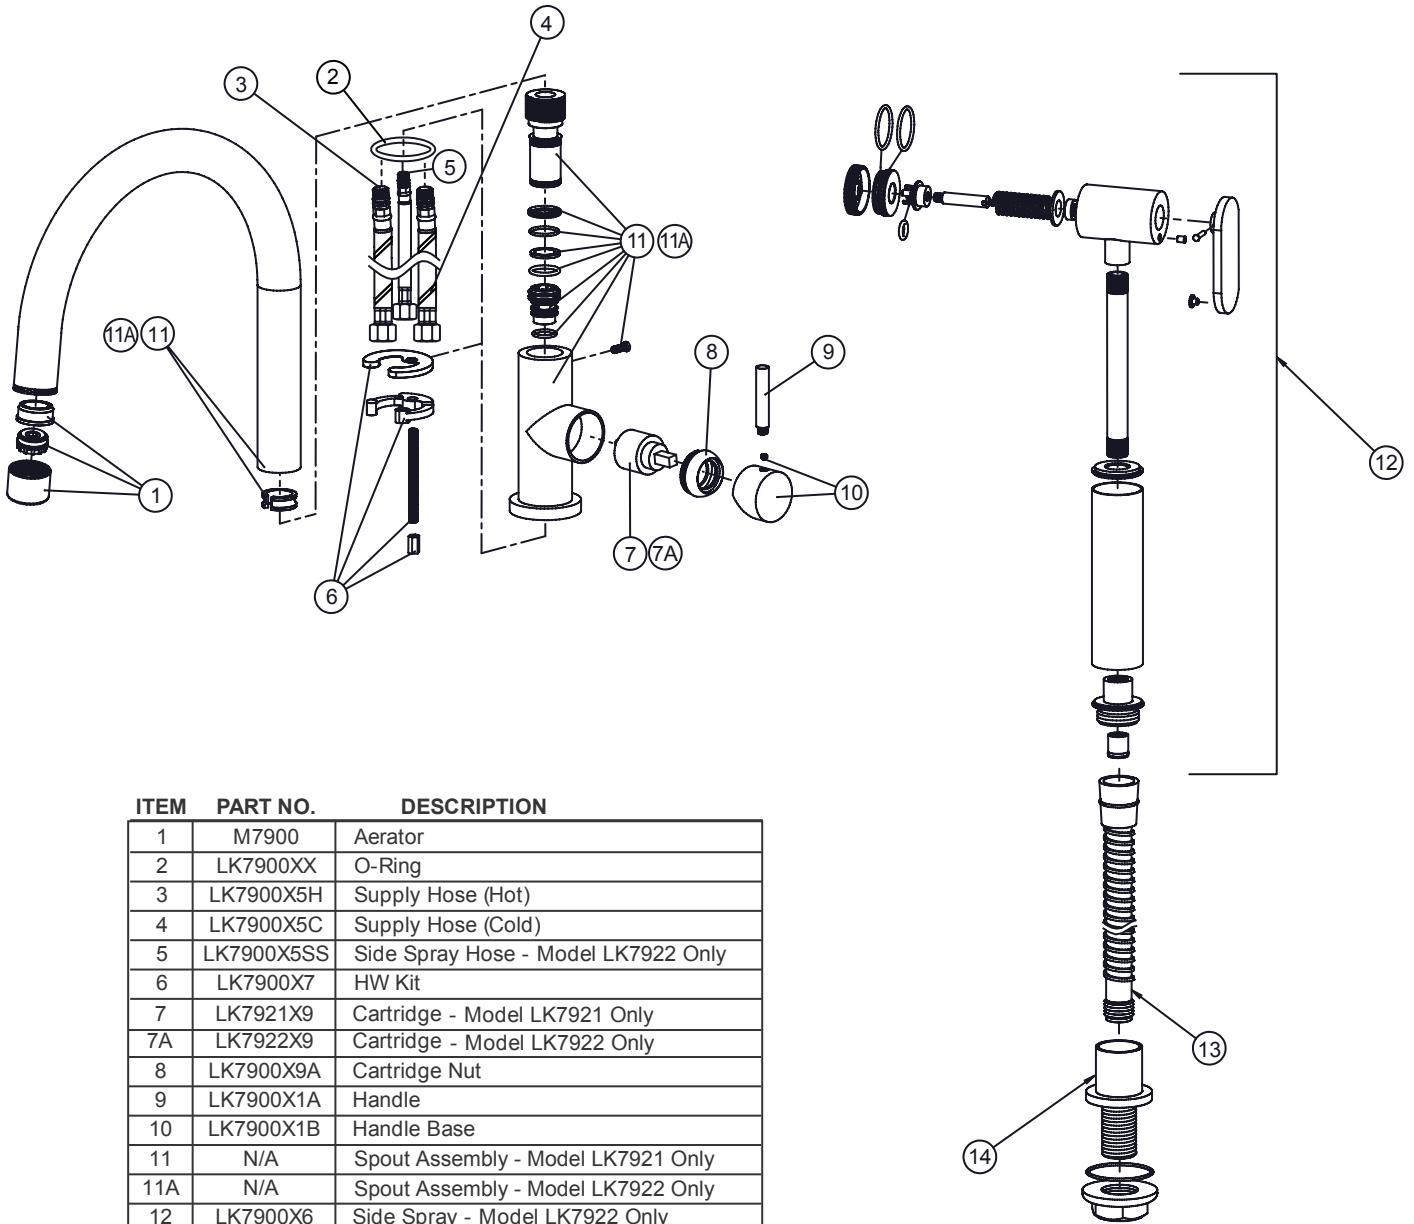

FEATURES

Model LK7921SSS

- Single hole top mount installation
 - 1-1/2" (38mm) faucet hole required
 - Maximum countertop thickness 2-1/2" (64mm)
- Stain stainless steel finish, single-lever faucet
- 360° swing spout
- Ceramic disc cartridge
- Stainless steel construction
- Flexible braided stainless steel supply hoses with 1/2"-14 NPT female fittings
- Ship Wt. 6.6 lbs. (3Kg)
- Due to the weight of this faucet, Elkay recommends that it be installed to an 18" (457mm) gauge stainless steel sink (or heavier) or to a solid surface countertop
- Maximum flow rate
 - 2.5 GPM/9.5 L/min at 80 P.S.I.G.
 - 2.2 GPM/8.3 L/min at 60 P.S.I.G.

Model LK7922SSS

- Same as LK7921SSS except with a retractable side spray
- Two hole top mount installation
 - One 1-1/2" (38mm) diameter faucet holes required for faucet and one 1-1/4" (32mm) diameter faucet holes required for side spray
 - Maximum countertop thickness 2-1/2" (64mm)
- Ship Wt. 7 lbs. (3.2Kg)

SEE OTHER SIDE FOR REPLACEMENT PARTS

Allure® Single Handle Kitchen Faucet Models LK7921SSS and LK7922SSS

| ITEM | PART NO. | DESCRIPTION |
|------|------------|---------------------------------------|
| 1 | M7900 | Aerator |
| 2 | LK7900XX | O-Ring |
| 3 | LK7900X5H | Supply Hose (Hot) |
| 4 | LK7900X5C | Supply Hose (Cold) |
| 5 | LK7900X5SS | Side Spray Hose - Model LK7922 Only |
| 6 | LK7900X7 | HW Kit |
| 7 | LK7921X9 | Cartridge - Model LK7921 Only |
| 7A | LK7922X9 | Cartridge - Model LK7922 Only |
| 8 | LK7900X9A | Cartridge Nut |
| 9 | LK7900X1A | Handle |
| 10 | LK7900X1B | Handle Base |
| 11 | N/A | Spout Assembly - Model LK7921 Only |
| 11A | N/A | Spout Assembly - Model LK7922 Only |
| 12 | LK7900X6 | Side Spray - Model LK7922 Only |
| 13 | LK7922X5SS | Side Spray Hose - Model LK7922 Only |
| 14 | LK7900X7SS | Side Spray HW Kit - Model LK7922 Only |