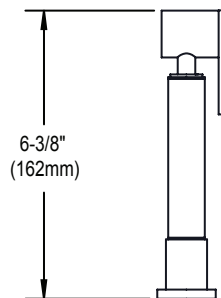

FEATURES

Model LK7921SSS

- Single hole top mount installation
 - 1-1/2" (38mm) faucet hole required
 - Maximum countertop thickness 2-1/2" (64mm)
- Stain stainless steel finish, single-lever faucet
- 360° swing spout
- Ceramic disc cartridge
- Stainless steel construction
- Flexible braided stainless steel supply hoses with 1/2"-14 NPT female fittings
- Ship Wt. 6.6 lbs. (3Kg)
- Due to the weight of this faucet, Elkay recommends that it be installed to an 18" (457mm) gauge stainless steel sink (or heavier) or to a solid surface countertop
- Maximum flow rate
 - 2.5 GPM/9.5 L/min at 80 P.S.I.G.
 - 2.2 GPM/8.3 L/min at 60 P.S.I.G.

Model LK7922SSS

- Same as LK7921SSS except with a retractable side spray
- Two hole top mount installation
 - One 1-1/2" (38mm) diameter faucet holes required for faucet and one 1-1/4" (32mm) diameter faucet holes required for side spray
 - Maximum countertop thickness 2-1/2" (64mm)
- Ship Wt. 7 lbs. (3.2Kg)

SEE OTHER SIDE FOR REPLACEMENT PARTS

Allure® Single Handle Kitchen Faucet Models LK7921SSS and LK7922SSS

| ITEM | PART NO. | DESCRIPTION |
|------|------------|---------------------------------------|
| 1 | M7900 | Aerator |
| 2 | LK7900XX | O-Ring |
| 3 | LK7900X5H | Supply Hose (Hot) |
| 4 | LK7900X5C | Supply Hose (Cold) |
| 5 | LK7900X5SS | Side Spray Hose - Model LK7922 Only |
| 6 | LK7900X7 | HW Kit |
| 7 | LK7921X9 | Cartridge - Model LK7921 Only |
| 7A | LK7922X9 | Cartridge - Model LK7922 Only |
| 8 | LK7900X9A | Cartridge Nut |
| 9 | LK7900X1A | Handle |
| 10 | LK7900X1B | Handle Base |
| 11 | N/A | Spout Assembly - Model LK7921 Only |
| 11A | N/A | Spout Assembly - Model LK7922 Only |
| 12 | LK7900X6 | Side Spray - Model LK7922 Only |
| 13 | LK7922X5SS | Side Spray Hose - Model LK7922 Only |
| 14 | LK7900X7SS | Side Spray HW Kit - Model LK7922 Only |