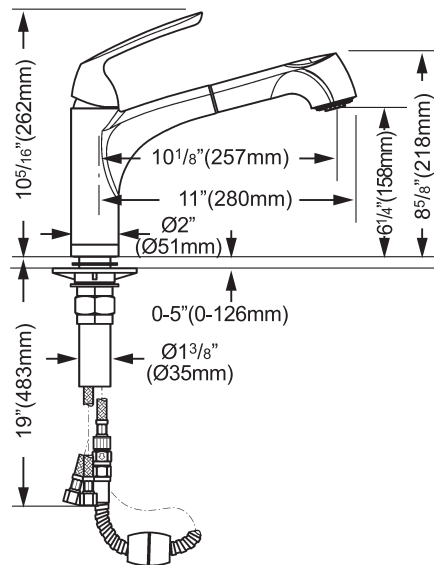

Available in the following finishes:

- Chrome LKGT1041CR
- Brushed nickel LKGT1041NK
- Oil rubbed bronze LKGT1041RB
- Ship weight is 8.8 lbs (4.0 kg)
- Maximum flow rate
-2.2 GPM/8.3L/min at 60 PSI
- Ships with mid rise and hi rise base
- 1-3/8" (35mm) diameter faucet hole required
- Maximum countertop thickness:
-Mid Rise: 5" (126mm)
-Hi Rise: 2-1/2" (63mm)

Model LKLFGT1041

- Same as LKGT1041 except with a 1.5 GPM aerator
- Maximum flow rate
-1.5 GPM/5.7L/min at 60 PSI

WARRANTY

- Limited Lifetime

PRODUCT COMPLIANCE:

- ADA
- ASME A112.18.1/CSA B125.1
- NSF61
- NSF372
- cUPC - Certified