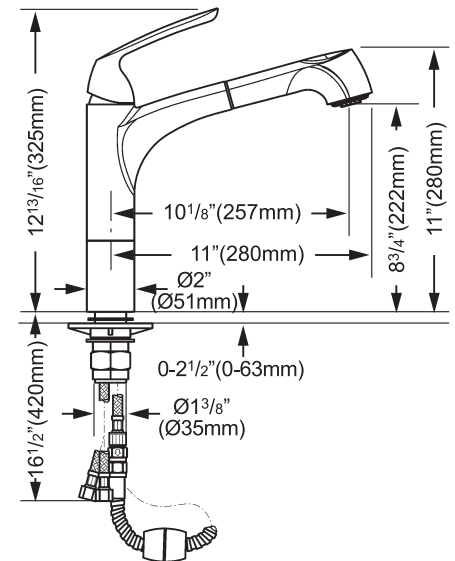

Gourmet Single Handle Kitchen Faucet Model LKGT1041 & LKLFGT1041

FEATURES

Model LKGT1041

- Pull-out spray with aerated flow and spray Function
- Solid brass construction
- Removable ceramic disc cartridge
- 110° swing spout
- Flexible supply hose with 3/8" compression nut

Available in the following finishes:

- Chrome LKGT1041CR
- Brushed nickel LKGT1041NK
- Oil rubbed bronze LKGT1041RB
- Ship weight is 8.8 lbs (4.0 kg)
- Maximum flow rate
  -2.2 GPM/8.3L/min at 60 PSI
- Ships with mid rise and hi rise base
- 1-3/8" (35mm) diameter faucet hole required
- Maximum countertop thickness:
  -Mid Rise: 5" (126mm)
  -Hi Rise: 2-1/2" (63mm)

Model LKLFGT1041

- Same as LKGT1041 except with a 1.5 GPM aerator
- Maximum flow rate
  -1.5 GPM/5.7L/min at 60 PSI

WARRANTY

- Limited Lifetime

PRODUCT COMPLIANCE:

- ADA
- ASME A112.18.1/CSA B125.1
- NSF61
- NSF372
- cUPC - Certified