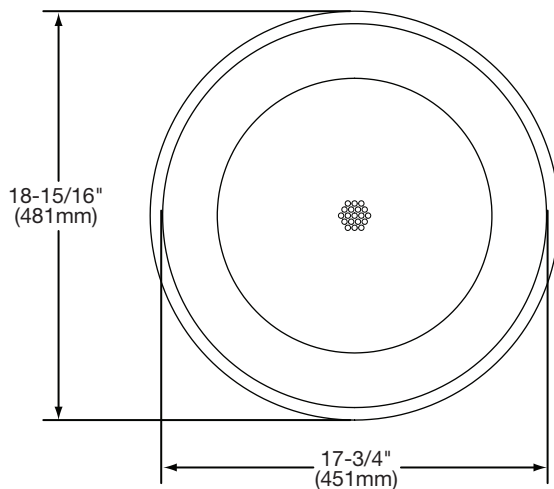

Installation Profile of Model ECB19BWBA

This is the only type of installation recommended by Elkay.