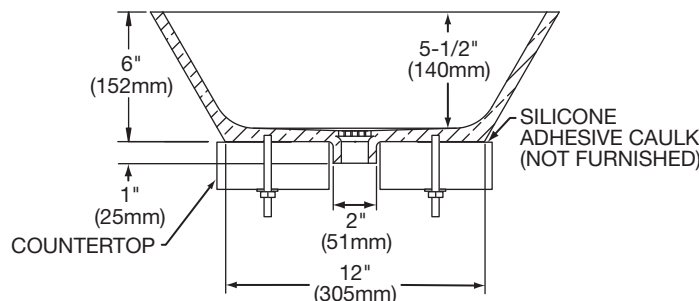

DESIGN FEATURES

Bowl Depth: 5-1/2" (140mm).

Height above countertop: 6" (152mm).

Finish: Outside has a basket weave texture. Bronze aged finish. Ledge is polished to a bright finish. Each original, hand crafted, cast brass sink is unique in texture, color and finish. Surface features such as pits, pockets and depressions, veining and flow strata and varying color are part of the hand crafting process and essential to the unique individuality that each vessel expresses. Cast brass sinks have a living finish that will develop a natural and desired patina over time and use. See Use and Care Guide for cleaning instructions.

OTHER

Integral drain has female threading for standard 1-1/4" (32mm) tailpiece.

Installation: Rests on the countertop.

See illustrated profile below. Product does not have an overflow. Observe all local installation codes.

SINK DIMENSIONS

Model Number	Overall Diameter	Inside Diameter	Depth	Cutout in Countertop	Minimum Cabinet Size
ECB19BWBA	18 ¹⁵ / ₁₆ " Dia. (481mm)	17 ³ / ₄ " Dia. (451mm)	5 ¹ / ₂ " (140mm)	See Template*	21" (533mm)

*Template and mounting hardware are packed with every sink.

Model ECB19BWBA

Installation Profile of Model ECB19BWBA

This is the only type of installation recommended by Elkay.

In keeping with our policy of continuing product improvement, Elkay reserves the right to change product specifications without notice. Please visit elkayusa.com for most current version of Elkay product specification sheets.