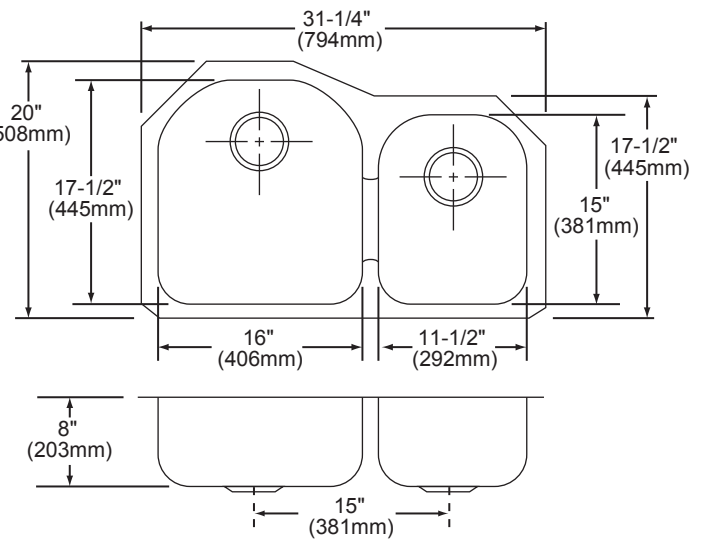

DESIGN FEATURES

Bowl Depth: 8" (203mm) (EGUH3119L/EGUH3119R); 8" (203mm) small bowl, 10" (254mm) large bowl (EGUH311910L/EGUH311910R).

Finish: Exposed surfaces are polished to a Soft Highlighted Satin Finish.

Installation Profile of EGUH Double Bowl Models

The template provided with each EGUH sink provides the only type of installation recommended by Elkay.

SEE OTHER SIDE FOR PRODUCT DIMENSIONS.

In keeping with our policy of continuing product improvement, Elkay reserves the right to change product specifications without notice. Please visit elkayusa.com for most current version of Elkay product specification sheets.

SINK DIMENSIONS*

Model Number	Overall		Inside Left Bowl			Inside Right Bowl			Cutout in Countertop	Minimum Cabinet Size
	L	W	L	W	D	L	W	D		
EGUH3119L	31 ¹ / ₄ (794mm)	20 (508mm)	11 ¹ / ₂ (292mm)	15 (381mm)	8 (203mm)	16 (406mm)	17 ¹ / ₂ (445mm)	8 (203mm)	See Template**	36 (914mm)
EGUH311910L	31 ¹ / ₄ (794mm)	20 (508mm)	11 ¹ / ₂ (292mm)	15 (381mm)	8 (203mm)	16 (406mm)	17 ¹ / ₂ (445mm)	10 (254mm)		36 (914mm)
EGUH3119R	31 ¹ / ₄ (794mm)	20 (508mm)	16 (406mm)	17 ¹ / ₂ (445mm)	8 (203mm)	11 ¹ / ₂ (292mm)	15 (381mm)	8 (203mm)		36 (914mm)
EGUH311910R	31 ¹ / ₄ (794mm)	20 (508mm)	16 (406mm)	17 ¹ / ₂ (445mm)	10 (254mm)	11 ¹ / ₂ (292mm)	15 (381mm)	8 (203mm)		36 (914mm)

*Length is left to right. Width is front to back.

**Template and countertop mounting clips are packed with every sink.

Model EGUH3119L Illustrated

Model EGUH3119R Illustrated

Model EGUH311910L Illustrated