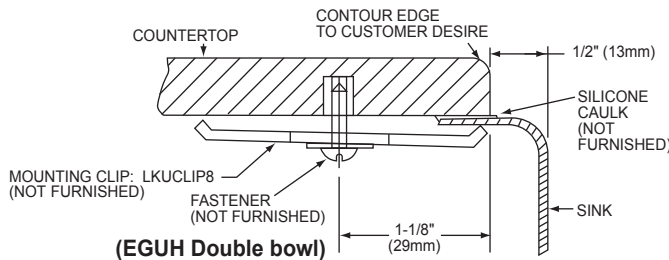

DESIGN FEATURES

Bowl Depth: 8" (203mm) (EGUH3119L/EGUH3119R); 8" (203mm) small bowl, 10" (254mm) large bowl (EGUH311910L/EGUH311910R).

Finish: Exposed surfaces are polished to a Soft Highlighted Satin Finish.

Utensil Caddy for Rinsing Basket: LKWUCSS

Model EGUH3119L

Model EGUH311910R

SINK PACKAGE(S)

MODEL	SINK	BOTTOM GRID	QTY	DRAIN	QTY
EGUH3119LDBG	EGUH3119L	LKWOBG1617SS	1	LK99	1
EGUH3119RDBG	EGUH3119R	LKWOBG1617SS	1	LK99	1
EGUH311910LDBG	EGUH311910L	LKWOBG1617SS	1	LK99	1
EGUH311910RDBG	EGUH311910R	LKWOBG1617SS	1	LK99	1

Installation Profile of EGUH Double Bowl Models

The template provided with each EGUH sink provides the only type of installation recommended by Elkay.

SEE OTHER SIDE FOR PRODUCT DIMENSIONS.

In keeping with our policy of continuing product improvement, Elkay reserves the right to change product specifications without notice. Please visit elkayusa.com for most current version of Elkay product specification sheets.