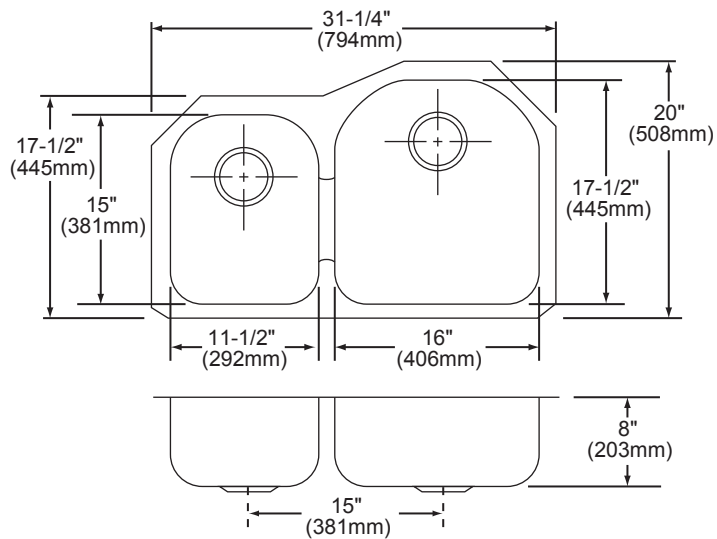

DESIGN FEATURES

Bowl Depth: 8" (203mm) (EGUH3119L/EGUH3119R); 8" (203mm) small bowl, 10" (254mm) large bowl (EGUH311910L/EGUH311910R).

Finish: Exposed surfaces are polished to a Soft Highlighted Satin Finish.

Installation Profile of EGUH Double Bowl Models

The template provided with each EGUH sink provides the only type of installation recommended by Elkay.

SEE OTHER SIDE FOR PRODUCT DIMENSIONS.

In keeping with our policy of continuing product improvement, Elkay reserves the right to change product specifications without notice. Please visit elkayusa.com for most current version of Elkay product specification sheets.

SINK DIMENSIONS*

Model Number	Overall		Inside Left Bowl			Inside Right Bowl			Cutout in Countertop	Minimum Cabinet Size
	L	W	L	W	D	L	W	D		
EGUH3119L	31 ¹ / ₄ (794mm)	20 (508mm)	11 ¹ / ₂ (292mm)	15 (381mm)	8 (203mm)	16 (406mm)	17 ¹ / ₂ (445mm)	8 (203mm)	See Template**	36 (914mm)
EGUH311910L	31 ¹ / ₄ (794mm)	20 (508mm)	11 ¹ / ₂ (292mm)	15 (381mm)	8 (203mm)	16 (406mm)	17 ¹ / ₂ (445mm)	10 (254mm)		36 (914mm)
EGUH3119R	31 ¹ / ₄ (794mm)	20 (508mm)	16 (406mm)	17 ¹ / ₂ (445mm)	8 (203mm)	11 ¹ / ₂ (292mm)	15 (381mm)	8 (203mm)		36 (914mm)
EGUH311910R	31 ¹ / ₄ (794mm)	20 (508mm)	16 (406mm)	17 ¹ / ₂ (445mm)	10 (254mm)	11 ¹ / ₂ (292mm)	15 (381mm)	8 (203mm)		36 (914mm)

*Length is left to right. Width is front to back.

**Template and countertop mounting clips are packed with every sink.

Model EGUH3119L Illustrated

Model EGUH3119R Illustrated

Model EGUH311910L Illustrated