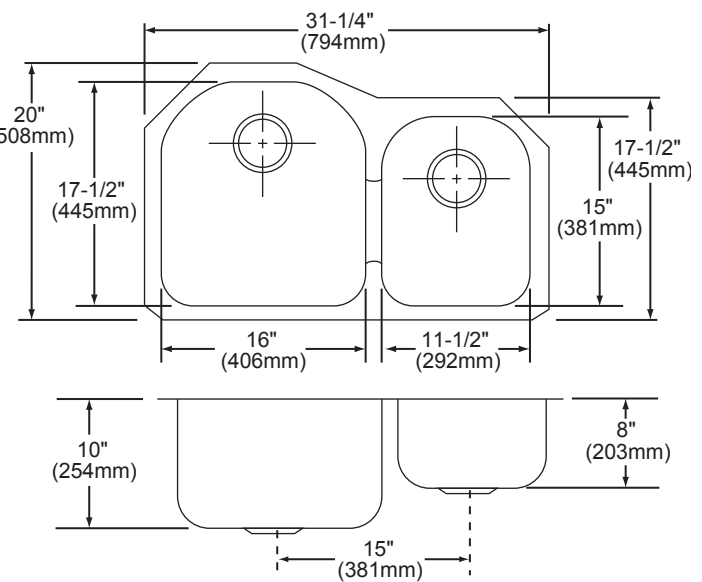

DESIGN FEATURES

Bowl Depth: 8" (203mm) (EGUH3119L/EGUH3119R); 8" (203mm) small bowl, 10" (254mm) large bowl (EGUH311910L/EGUH311910R).

Finish: Exposed surfaces are polished to a Soft Highlighted Satin Finish.

SINK DIMENSIONS*

Model Number	Overall		Inside Left Bowl			Inside Right Bowl			Cutout in Countertop	Minimum Cabinet Size
	L	W	L	W	D	L	W	D		
EGUH3119L	31 ¹ / ₄ (794mm)	20 (508mm)	11 ¹ / ₂ (292mm)	15 (381mm)	8 (203mm)	16 (406mm)	17 ¹ / ₂ (445mm)	8 (203mm)	See Template**	36 (914mm)
EGUH311910L	31 ¹ / ₄ (794mm)	20 (508mm)	11 ¹ / ₂ (292mm)	15 (381mm)	8 (203mm)	16 (406mm)	17 ¹ / ₂ (445mm)	10 (254mm)		36 (914mm)
EGUH3119R	31 ¹ / ₄ (794mm)	20 (508mm)	16 (406mm)	17 ¹ / ₂ (445mm)	8 (203mm)	11 ¹ / ₂ (292mm)	15 (381mm)	8 (203mm)		36 (914mm)
EGUH311910R	31 ¹ / ₄ (794mm)	20 (508mm)	16 (406mm)	17 ¹ / ₂ (445mm)	10 (254mm)	11 ¹ / ₂ (292mm)	15 (381mm)	8 (203mm)		36 (914mm)

*Length is left to right. Width is front to back.

**Template and countertop mounting clips are packed with every sink.

Model EGUH3119L Illustrated

Model EGUH3119R Illustrated

Model EGUH311910L Illustrated