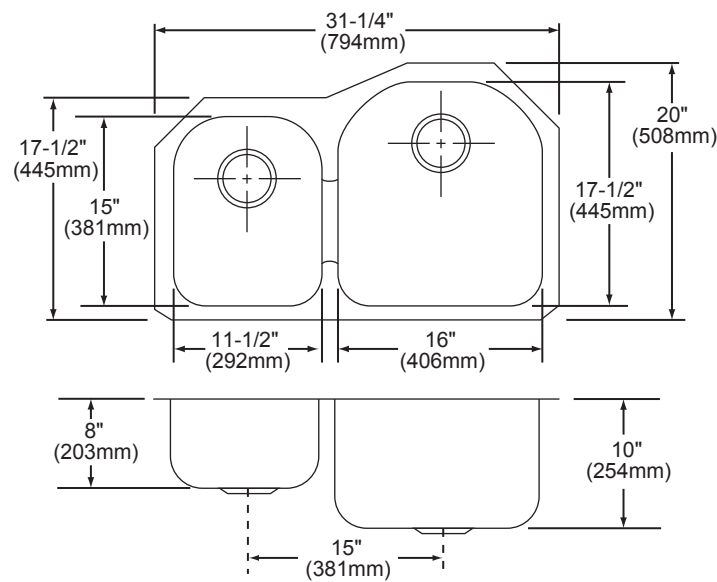

DESIGN FEATURES

Bowl Depth: 8" (203mm) (EGUH3119L/EGUH3119R); 8" (203mm) small bowl, 10" (254mm) large bowl (EGUH311910L/EGUH311910R).

Finish: Exposed surfaces are polished to a Soft Highlighted Satin Finish.

SINK DIMENSIONS*

Model Number	Overall		Inside Left Bowl			Inside Right Bowl			Cutout in Countertop	Minimum Cabinet Size
	L	W	L	W	D	L	W	D		
EGUH3119L	31 ¹ / ₄ (794mm)	20 (508mm)	11 ¹ / ₂ (292mm)	15 (381mm)	8 (203mm)	16 (406mm)	17 ¹ / ₂ (445mm)	8 (203mm)	See Template**	36 (914mm)
EGUH311910L	31 ¹ / ₄ (794mm)	20 (508mm)	11 ¹ / ₂ (292mm)	15 (381mm)	8 (203mm)	16 (406mm)	17 ¹ / ₂ (445mm)	10 (254mm)		36 (914mm)
EGUH3119R	31 ¹ / ₄ (794mm)	20 (508mm)	16 (406mm)	17 ¹ / ₂ (445mm)	8 (203mm)	11 ¹ / ₂ (292mm)	15 (381mm)	8 (203mm)		36 (914mm)
EGUH311910R	31 ¹ / ₄ (794mm)	20 (508mm)	16 (406mm)	17 ¹ / ₂ (445mm)	10 (254mm)	11 ¹ / ₂ (292mm)	15 (381mm)	8 (203mm)		36 (914mm)

*Length is left to right. Width is front to back.

**Template and countertop mounting clips are packed with every sink.

Model EGUH3119L Illustrated

Model EGUH3119R Illustrated

Model EGUH311910L Illustrated