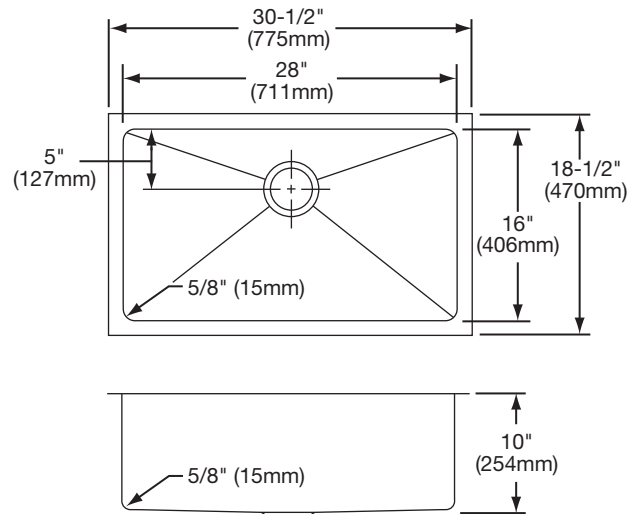

Model PLAFRU281610 Illustrated

In keeping with our policy of continuing product improvement, Elkay reserves the right to change product specifications without notice. Please visit elkayusa.com for most current version of Elkay product specification sheets.

This specification describes an Elkay product with design, quality and functional benefits to the user. When making a comparison of other producers' offerings, be certain these features are not overlooked.

Elkay

elkayusa.com

2222 Camden Court
Oak Brook, IL 60523

Printed in U.S.A.
©2008 Elkay

(11/08)

1-321