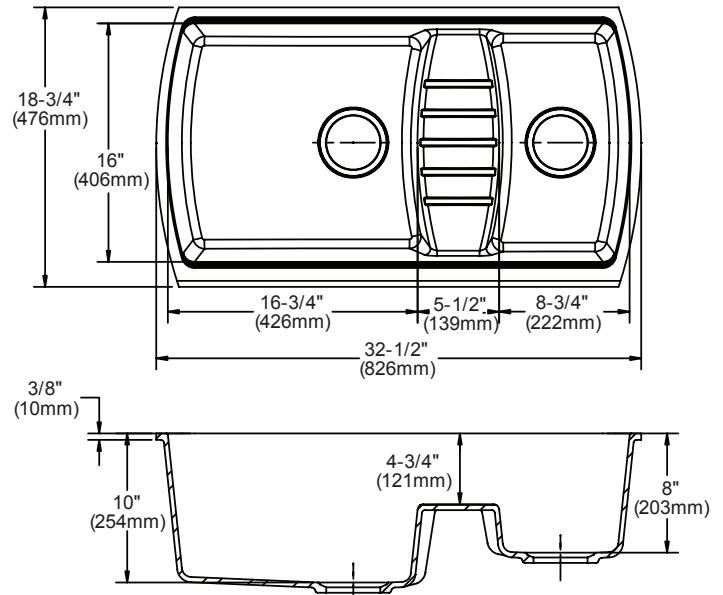

ELKAY®

SPECIFICATIONS

Harmony Quartech™ Undermount Sink Models ELQTULB342210 Series

GENERAL

Elkay Quartech sinks are molded from finely ground natural quartz and high performance acrylic resins into a finished product that exceeds customer expectations. The material offers antimicrobial product protection achieved through the use of silver dispersed throughout the matrix. Non-porous, easy to clean, and resistant to stains, the Quartech sinks are also durable and scratch resistant. The sinks are naturally sound deadened and heat resistant to 550° with the color consistent throughout the material. An extra wide Work Bench low divide feature separates the two sink compartments and offers an additional area for food preparation.

DESIGN FEATURES

Bowl Depth: 10" (254mm) and 8" (203mm)
Rim Height: 3/8" (10mm)
Material: Elkay Quartech
Work Bench: 4-3/4" (121mm) from top of rim
Color Options with natural accents: Black (BK), Husk (HK), Java (JV) or White (WH)
Reversible design, sink can be rotated so small bowl is on the left.

OTHER

Drain Opening: 3-1/2" (89mm)
These sinks comply with ANSI Z124.6 and CSA B45-02.

These sinks are listed by the International Association of Plumbing and Mechanical Officials as meeting the requirements of the Uniform Plumbing Code.

SINK DIMENSIONS*

Model Number	Overall		Inside Large Bowl			Inside Small Bowl			Cutout in Countertop	Minimum Cabinet Size
	L	W	L	W	D	L	W	D		
ELQTULB432210	32-1/2" (826mm)	18-3/4" (476mm)	16-3/4" (425mm)	16" (406mm)	10" (254mm)	8-3/4" (222mm)	16" (406mm)	8" (204mm)	See Template**	36" (914mm)

*Length is left to right. Width is front to back.

**Template and countertop mounting clips are packed with every sink.

OPTIONAL ACCESSORIES