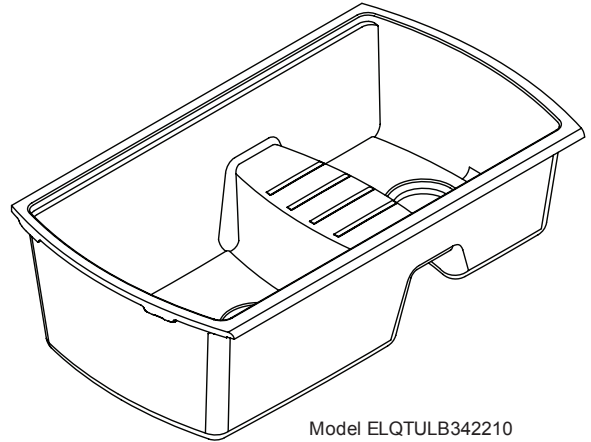

## SPECIFICATIONS

#### DESIGN FEATURES

Bowl Depth: 10" (254mm) and 8" (203mm)  
 Rim Height: 3/8" (10mm)  
 Material: Elkay Quartech  
 Work Bench: 4-3/4" (121mm) from top of rim  
 Color Options with natural accents: Black (BK), Husk (HK), Java (JV) or White (WH)  
 Reversible design, sink can be rotated so small bowl is on the left.

\*Length is left to right. Width is front to back.

\*\*Template and countertop mounting clips are packed with every sink.