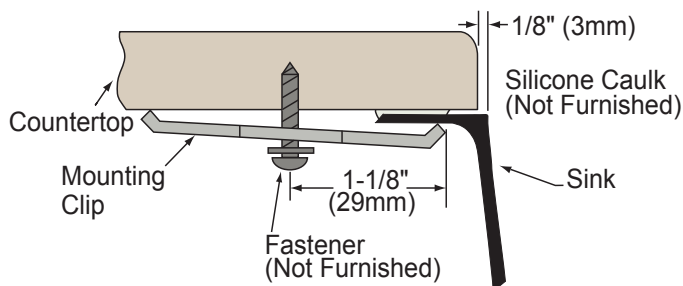

Installation Profile 1/8" (3mm) Recessed

In keeping with our policy of continuing product improvement, Elkay reserves the right to change product specifications without notice. Please visit elkayusa.com for most current version of Elkay product specification sheets.

This specification describes an Elkay product with design, quality and functional benefits to the user. When making a comparison of other producers' offerings, be certain these features are not overlooked.

Elkay

elkayusa.com

2222 Camden Court
Oak Brook, IL 60523

Printed in U.S.A.
©2011 Elkay

(9/11) 1-338C