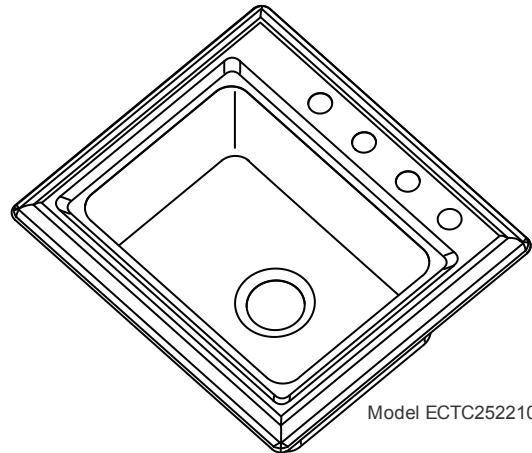

ELKAY® SPECIFICATIONS

Echo Single Bowl Sink Model ECTC252210 Series

GENERAL

Formed of #18 (1.2mm) gauge bowl featuring a #20 (0.9mm) gauge deck, type 304 nickel bearing stainless steel. Top Mount.

DESIGN FEATURES

Bowl Depth: 10" (254mm).

Coved Corners: 1-7/32" (30mm) vertical and horizontal radius.

Raised Rim: 1-1/4" (32mm) above outside edge of sink.

Finish: Exposed surfaces are hand polished to a Lustrous Highlighted Satin finish.

Maximum countertop thickness: 1-3/8" (35mm).

Underside: Fully protected by heavy duty Sound Guard undercoating to reduce condensation and dampen sound.

Model ECTC2522104

OTHER

Drain Opening: 3-1/2" (89mm).

NOTE: Unless otherwise specified, sink is furnished with 4 faucet holes as illustrated.

Sink complies with ASME A112.19.3-2008 / CSA B45.4-08

These sinks are listed by the International Association of Plumbing and Mechanical Officials as meeting the requirements of the Uniform Plumbing Code.

SINK DIMENSIONS*

Model Number	Overall		Inside Bowl			Cutout in Countertop [1 1/2" (38mm) Corner Radius]		No. of 1 1/2" (38mm) Dia. Faucet Holes 4" (102mm) Center	Minimum Cabinet Size
	L	W	L	W	D	L	W		
ECTC252210	25 (635mm)	22 (559mm)	18 3/4 (476mm)	13 7/16 (351mm)	10 (254mm)	24 3/8 (619mm)	21 3/8 (543mm)	1,2,MR2,3,4,5	30 (762mm)

*Length is left to right. Width is front to back.