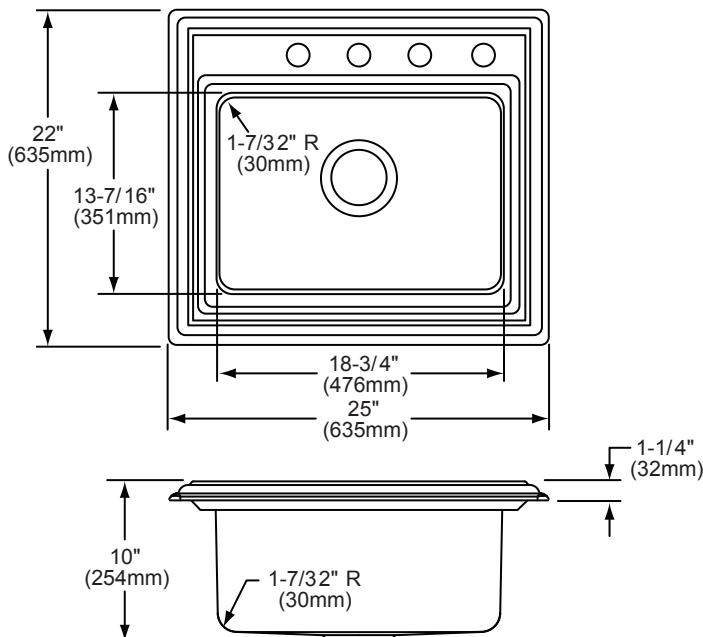

### DESIGN FEATURES

Bowl Depth: 10" (254mm).

Coved Corners: 1-7/32" (30mm) vertical and horizontal radius.

Raised Rim: 1-1/4" (32mm) above outside edge of sink.

Finish: Exposed surfaces are hand polished to a Lustrous Highlighted Satin finish.

### OTHER

Drain Opening: 3-1/2" (89mm).

NOTE: Unless otherwise specified, sink is furnished with 4 faucet holes as illustrated.

Sink complies with ASME A112.19.3-2008 / CSA B45.4-08

These sinks are listed by the International Association of Plumbing and Mechanical Officials as meeting the requirements of the Uniform Plumbing Code.

### SINK DIMENSIONS\*

Model Number	Overall		Inside Bowl			Cutout in Countertop [1 1/2" (38mm) Corner Radius]		No. of 1 1/2" (38mm) Dia. Faucet Holes 4" (102mm) Center	Minimum Cabinet Size
	L	W	L	W	D	L	W		
ECTC252210	25 (635mm)	22 (559mm)	18 3/4 (476mm)	13 7/16 (351mm)	10 (254mm)	24 3/8 (619mm)	21 3/8 (543mm)	1,2,MR2,3,4,5	30 (762mm)

\*Length is left to right. Width is front to back.