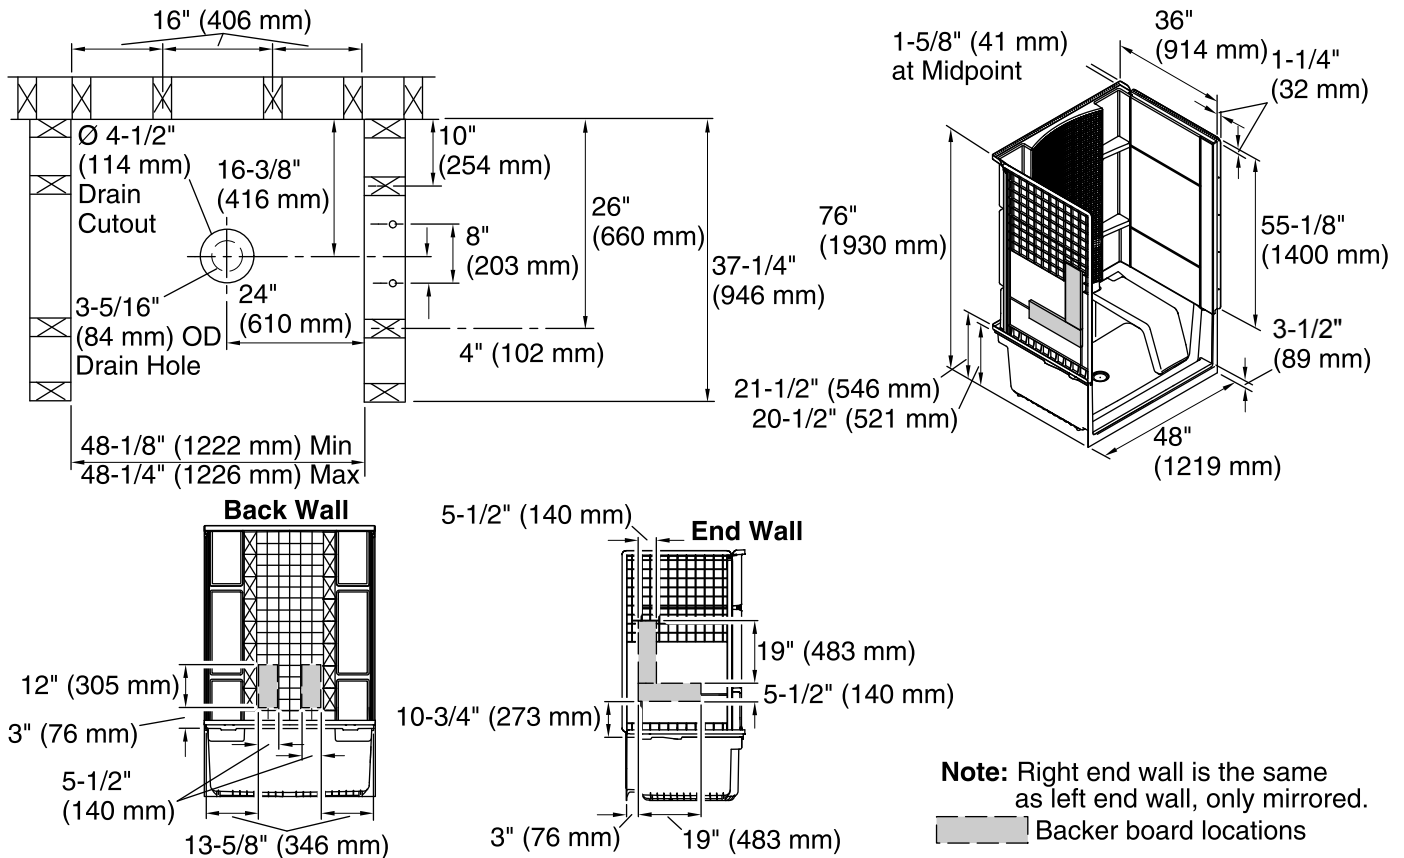

**Features**

- Modular design allows it to be moved around corners and through doorways with ease.
- Durable high gloss finish.
- Convenient shelves provide generous storage space.
- Geometric back wall design adds visual interest.
- Includes removable seat that can be placed on either side of the shower.
- Wall surround includes backer boards for future grab bar installation.
- 48" (1219 mm) x 36" (914 mm) x 74-3/4" (1898 mm) complete unit finished dimensions.

- 72284106 48" Seated Shower Wall Set with Backer Boards
- 72281100 48" Seated Shower Base
- 72272100 60" Shower Back Wall

**Codes/Standards**

Greenguard UL 2818 - Gold

**STERLING® Warranty - Fixtures Made of Solid Vikrell Material**

#### Technical Information

All product dimensions are nominal.

Installation: 3-Wall Alcove

Drain location: Center

Door height required: 70-5/8" (1794 mm)

Door width required: 44-5/8" (1133 mm)