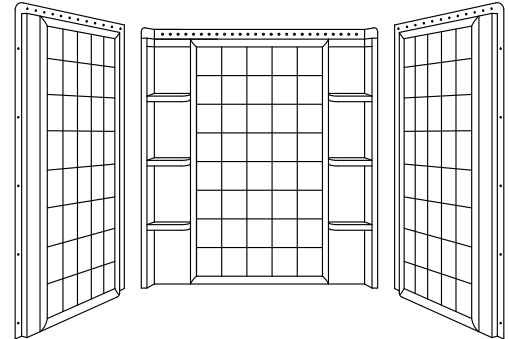

Ensemble™

60" x 36" Wall Set with Backer Boards

71104106

Features

- Modular design allows it to be moved around corners and through doorways with ease.
- Durable high gloss finish.
- Realistic tile wall surround features molded-in shelves for generous storage space.
- Wall surround includes backer boards for future grab bar installation.

Material

- Compression molded from our exclusive solid Vikrell® material.

Installation

- Some caulk required for proper installation.

Codes/Standards

CSA B45.5/IAPMO Z124
ASTM E162
ASTM E662
Greenguard UL 2818 - Gold

STERLING® Warranty - Fixtures Made of Solid Vikrell Material

See website for detailed warranty information.

Available Color/Finishes

Color tiles intended for reference only.

Color	Code	Description

	0	White
	96	Biscuit