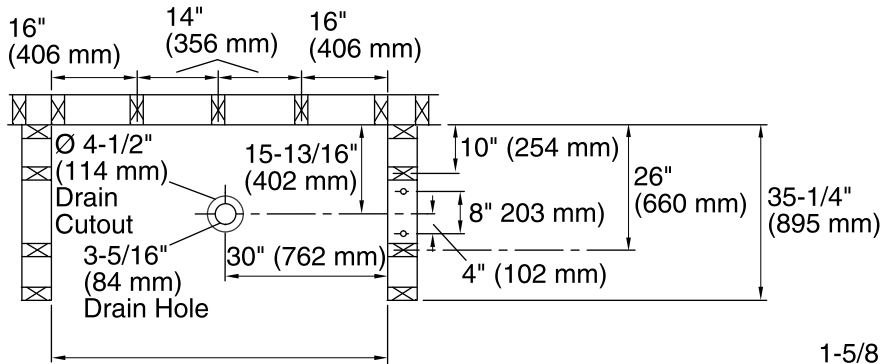

Ensemble™

60" Tile Shower

72130100

Features

- Modular design allows it to be moved around corners and through doorways with ease.
- Durable high gloss finish.
- Convenient shelves provide generous storage space.
- Shaving ledge/foot rest for added comfort.
- Realistic tile wall surround.
- 60" (1524 mm) x 34" (864 mm) x 75-3/4" (1926 mm) complete unit finished dimensions.

Color	Code	Description
-------	------	-------------

- | | | |
|--|----|---------|
|  | 0 | White |
|  | 96 | Biscuit |

Technical Information

All product dimensions are nominal.

Installation: 3-Wall Alcove

Drain location: Center

Door height required: 70-1/2" (1791 mm)

Door width required: 56-5/8" (1438 mm)

Notes

Install this product according to the installation guide.

Double studding is recommended for pivot shower door installations.