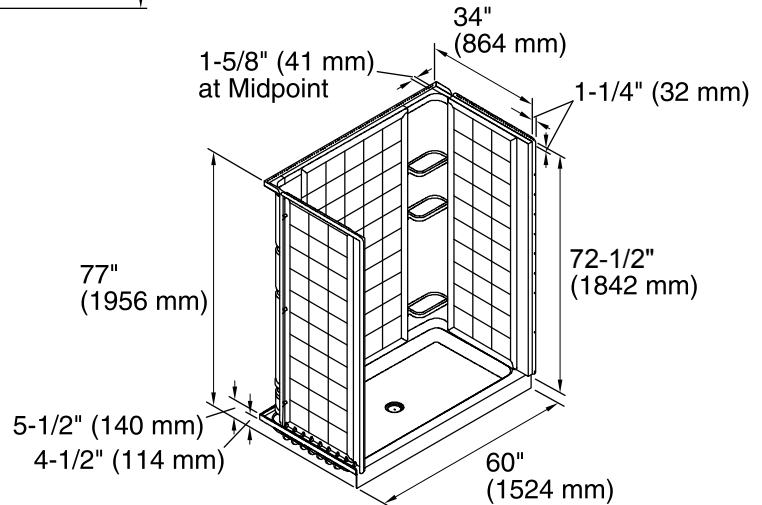

Ensemble™

60" Tile Shower

72130100

Features

- Modular design allows it to be moved around corners and through doorways with ease.
- Durable high gloss finish.
- Convenient shelves provide generous storage space.
- Shaving ledge/foot rest for added comfort.
- Realistic tile wall surround.
- 60" (1524 mm) x 34" (864 mm) x 75-3/4" (1926 mm) complete unit finished dimensions.

Color	Code	Description
-------	------	-------------

- | | | |
|--|----|---------|
|  | 0 | White |
|  | 96 | Biscuit |

Technical Information

All product dimensions are nominal.

Installation: 3-Wall Alcove

Drain location: Center

Door height required: 70-1/2" (1791 mm)

Door width required: 56-5/8" (1438 mm)

Notes

Install this product according to the installation guide.

Double studding is recommended for pivot shower door installations.