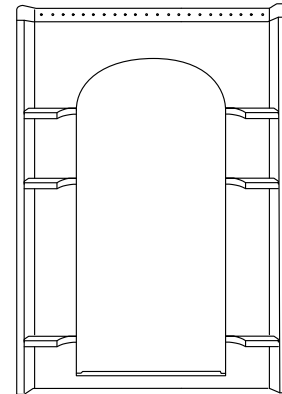

Features

- Durable high gloss finish.
- Smooth, curve wall design.

Material

- Compression molded from our exclusive Vikrell® material.

Installation

- Tongue-and-groove modular design allows for easy "snap together" installation.
- Modular design allows it to be moved around corners and through doorways with ease.
- Some caulk required for proper installation.

Color tiles intended for reference only.

Color Code Description

- | | | |
|--|----|---------|
|  | 0 | White |
|  | 96 | Biscuit |

Ensemble™
48" Shower Back Wall
72222100

No image available.
This product is a component and not intended to be a standalone installation.