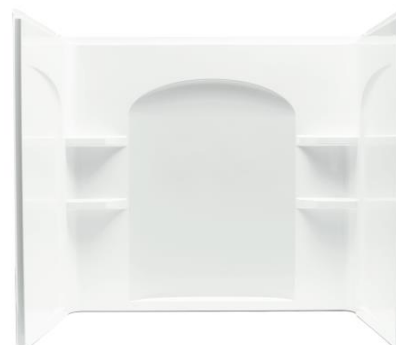

Ensemble™

60" x 32" Curve Bath/Shower Wall Set

71224100

Features

- Compression molded from our exclusive solid Vikrell® material.
- Modular design allows it to be moved around corners and through doorways with ease.
- Durable high gloss finish.
- Curve wall with a smooth, contemporary look and ample shelving.

Installation

- Some caulk required for proper installation.

Codes/Standards

CSA B45.5/IAPMO Z124
ASTM E162
ASTM E662
Greenguard UL 2818 - Gold

STERLING® Warranty - Fixtures Made of Solid Vikrell Material

See website for detailed warranty information.

Available Color/Finishes

Color tiles intended for reference only.

Color	Code	Description
	0	White
	96	Biscuit