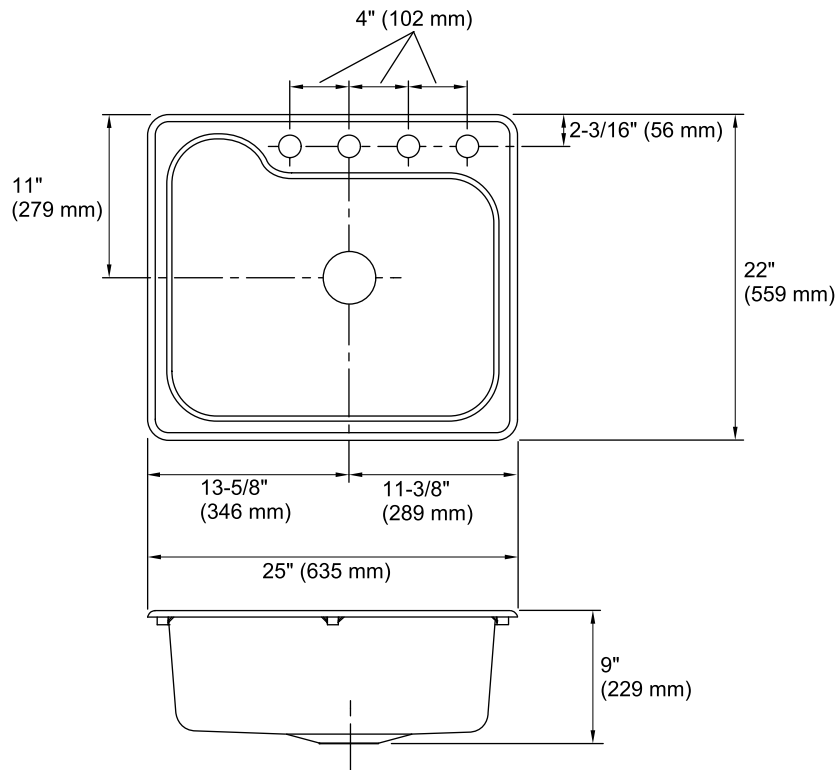

## Features

- Durable high gloss finish.
- 8-3/8" (213 mm) basin depth.
- 25" (635 mm) x 22" (559 mm) x 9" (229 mm),

### Technical Information

All product dimensions are nominal.

Bowl configuration:	Single
Installation:	Top-mount, Under-mount
Cutout:	Top-mount, 24-1/4" x 21-1/4" (616 mm x 540 mm)
Bowl area (Only)	Length: 21-3/4" (552 mm) Width: 16" (406 mm) Bowl depth: 8-3/8" (213 mm)
Number of deck holes:	4
Faucet hole(s):	1-7/16" (37 mm)
Drain hole:	3-1/2" (89 mm)