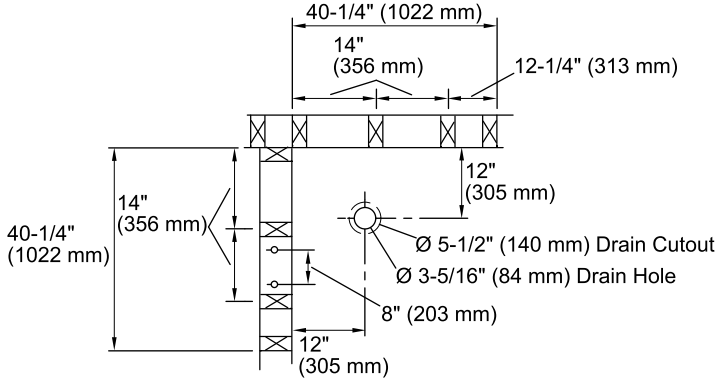

Features

- Modular design allows it to be moved around corners and through doorways with ease.
- Durable high gloss finish.
- Realistic tile pattern with three convenient shelves in the corner for ample storage.
- 39" (991 mm) x 39" (991 mm) x 79" (2006 mm) complete unit finished dimensions.

Components

Product includes:

- 72044100 39" Neo-Angle Shower Wall Set
- 72041100 39" Neo-Angle Shower Base

Codes/Standards

- CSA B45.5/IAPMO Z124
- ASTM E162
- ASTM E662
- Greenguard UL 2818 - Gold

STERLING® Warranty - Fixtures Made of Solid Vikrell Material

See website for detailed warranty information.

Available Color/Finishes

Color tiles intended for reference only.

Color Code Description

-  0 White
-  96 Biscuit

Technical Information

All product dimensions are nominal.

Installation: Corner

Drain location: Center

Door height required: 74" (1880 mm)

Door width required: 27-3/8" (695 mm)

Notes

Install this product according to the installation guide.

Studs should be positioned roughly as shown.