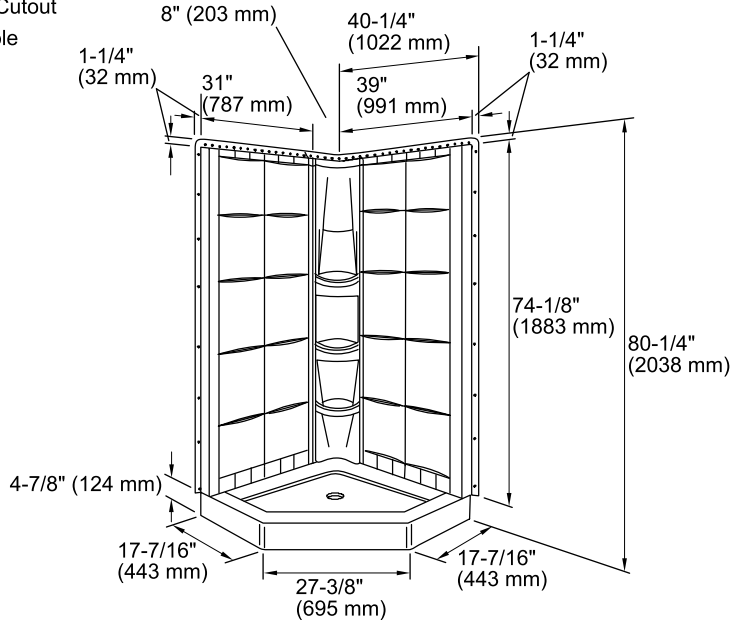

Features

- Modular design allows it to be moved around corners and through doorways with ease.
- Durable high gloss finish.
- Realistic tile pattern with three convenient shelves in the corner for ample storage.
- 39" (991 mm) x 39" (991 mm) x 79" (2006 mm) complete unit finished dimensions.

Components

Product includes:

- 72044100 39" Neo-Angle Shower Wall Set
- 72041100 39" Neo-Angle Shower Base

Codes/Standards

- CSA B45.5/IAPMO Z124
- ASTM E162
- ASTM E662
- Greenguard UL 2818 - Gold

STERLING® Warranty - Fixtures Made of Solid Vikrell Material

See website for detailed warranty information.

Available Color/Finishes

Color tiles intended for reference only.

Color Code Description

-  0 White
-  96 Biscuit

Technical Information

All product dimensions are nominal.

Installation: Corner

Drain location: Center

Door height required: 74" (1880 mm)

Door width required: 27-3/8" (695 mm)

Notes

Install this product according to the installation guide.

Studs should be positioned roughly as shown.