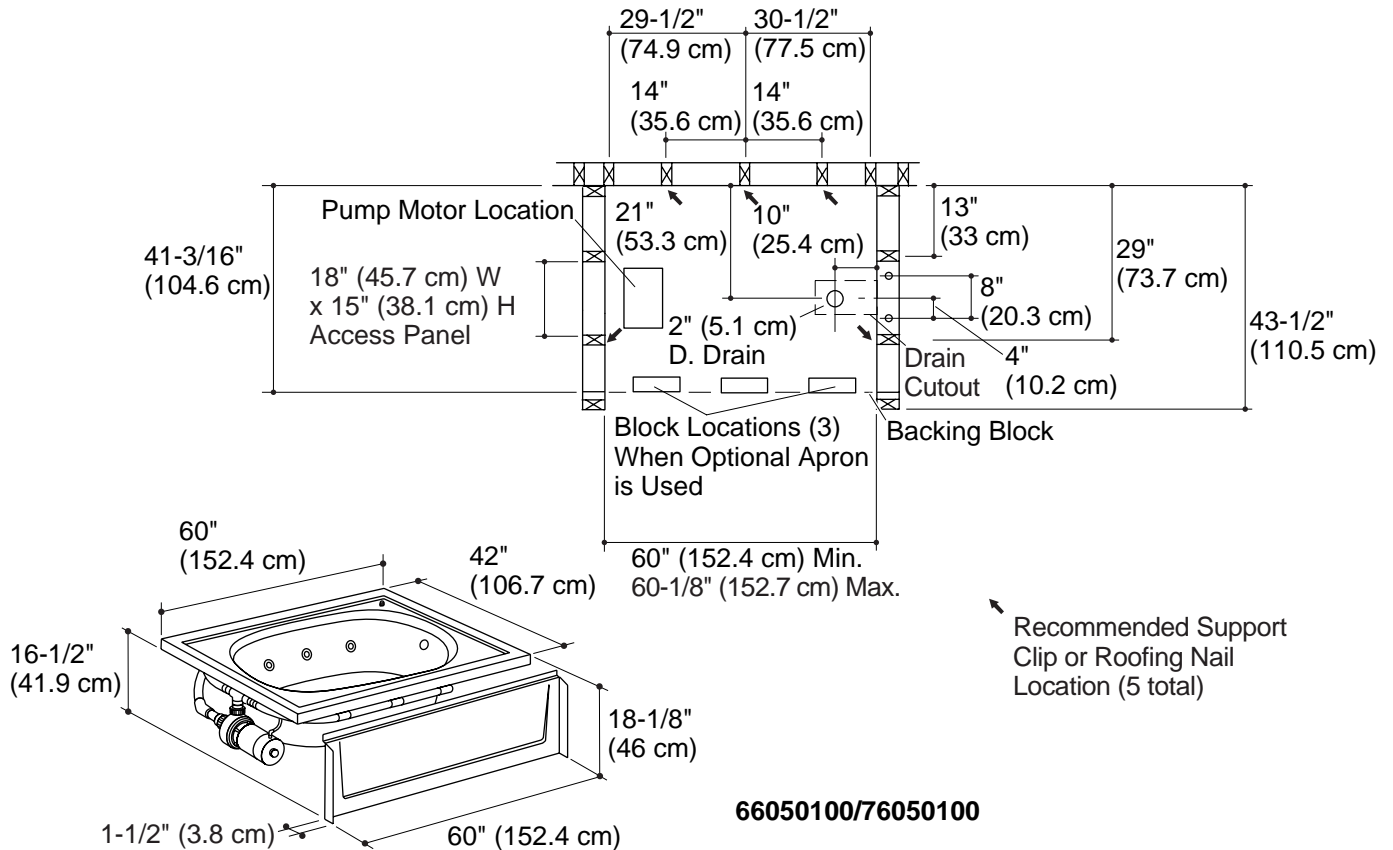

## Technical Information

Fixture:*	basin area	top area
Bathing well	42" (106.7 cm) x 23" (58.4 cm)	51" (129.5 cm) x 32-1/2" (82.6 cm)
	water depth	capacity
To overflow	11-1/4" (28.6 cm)	56 gal. (212 L)
* Approximate measurements for comparison only.		

## Installation Notes

Install this product according to the installation guide.

Pump is supplied with a grounding-type plug-in cord. Locate the outlet behind the whirlpool, and within 24" (61 cm) of the pump.

Pump access opening is required.

Do not disassemble the pump or piping as this could void the warranty.

Size the drain cutout to fit the drain assembly that will be used.

End stud positioning is critical if nailing-in flanges are to be used.

## Product Diagram