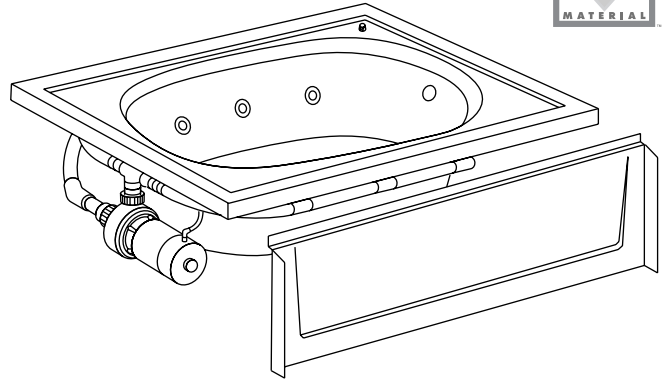

Colors/Finishes

- 0: White
- Other: Refer to Price Book for additional colors/finishes

Specified Model

Model	Description	Colors/Finishes	
76051100	42" (106.7 cm) oval bath whirlpool, high gloss, without apron	☐ 0 White	☐ Other _____
76050100	42" (106.7 cm) oval bath whirlpool, high gloss, with apron	☐ 0 White	☐ Other _____
66051100	42" (106.7 cm) oval bath whirlpool, swirl gloss, without apron	☐ 0 White	☐ Other _____
66050100	42" (106.7 cm) oval bath whirlpool, swirl gloss, with apron	☐ 0 White	☐ Other _____
Optional Accessories			
71058100	Apron (High Gloss)	☐ 0 White	☐ Other _____
61058100	Apron (Swirl Gloss)	☐ 0 White	☐ Other _____

SterlingPlumbing.com

Visit us online for fixture color choices, detailed product information, color photos, installation instructions, care guides, and warranties. Sterling offers additional lines of plumbing products to complement the Sterling product you've chosen. Sign up for the Sterling monthly e-newsletter which showcases our latest product innovations. You may also call our Sterling Plumbing Answer Center from within the USA at 1-888-STERLING in addition to consulting with your local dealer. Sterling. Strong. Professional. Design.