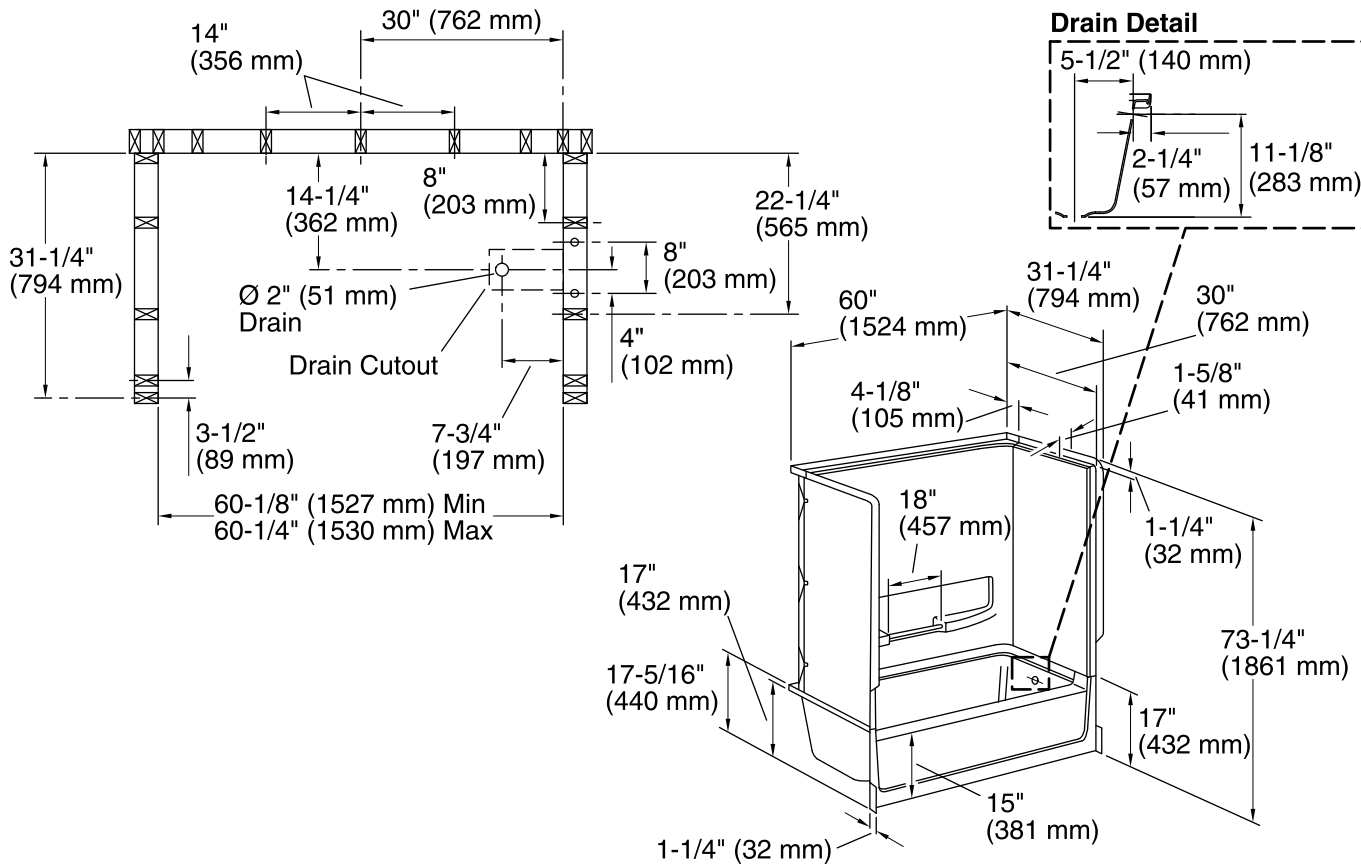

STERLING

A KOHLER COMPANY

Advantage™

60" Bath/Shower

61030120

Technical Information

All product dimensions are nominal.

1. Installation: 3-Wall Alcove
   Drain location: Right
   Water depth: 9-3/8" (238 mm)
   Water capacity: 42 gal (159 L)
   Door height required: 57" (1448 mm)
   Door width required: 56-3/4" (1441 mm)

Notes

Measure your actual product for roughing-in details.

Install this product according to the installation guide.

Double studding is recommended for pivot shower door installations.

Studs should be positioned roughly as shown.