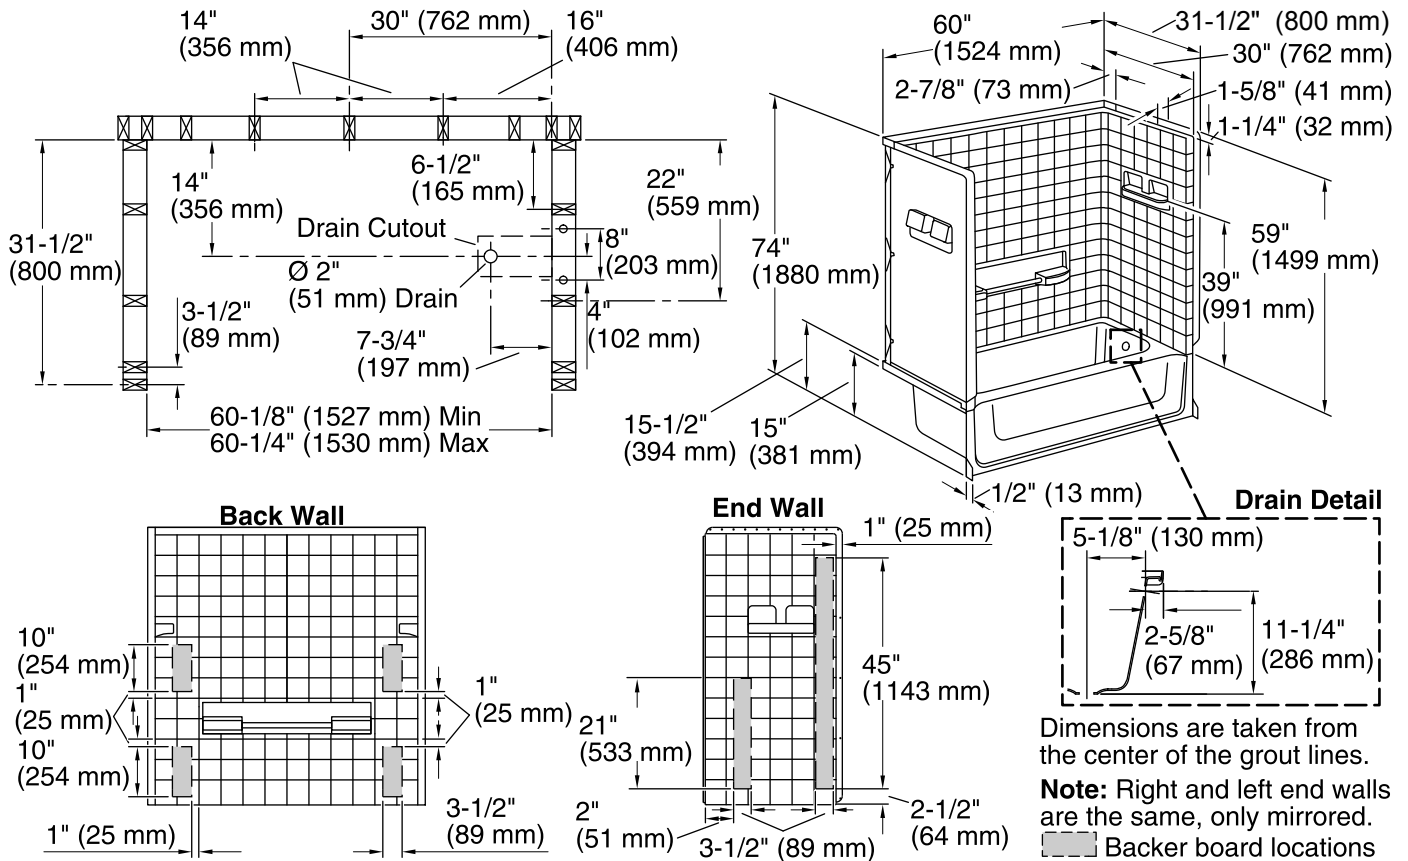

All Pro® 60" Bath/Shower System with Backer Boards 61040126

Features

- Durable swirl gloss finish.
- Modular design allows it to be moved around corners and through doorways with ease.
- Convenient shelving and acrylic towel bar on back wall.
- Wall surround includes backer boards for future attachment of grab bars.
- 60" (1524 mm) x 30" (762 mm) x 72-3/4" (1848 mm) complete unit finished dimensions.

- | | | |
|--|----|---------|
|  | 0 | White |
|  | 96 | Biscuit |

Technical Information

All product dimensions are nominal.

Installation: 3-Wall Alcove

Drain location: Right

Basin area, bottom: 40" x 21" (1016 mm x 533 mm)

Basin area, top: 52" x 29" (1321 mm x 737 mm)

Water depth: 9-3/8" (238 mm)

Water capacity: 44 gal (166.6 L)

Door height required: 57-3/4" (1467 mm)

Door width required: 57-1/2" (1461 mm)

Notes

Measure your actual product for roughing-in details.